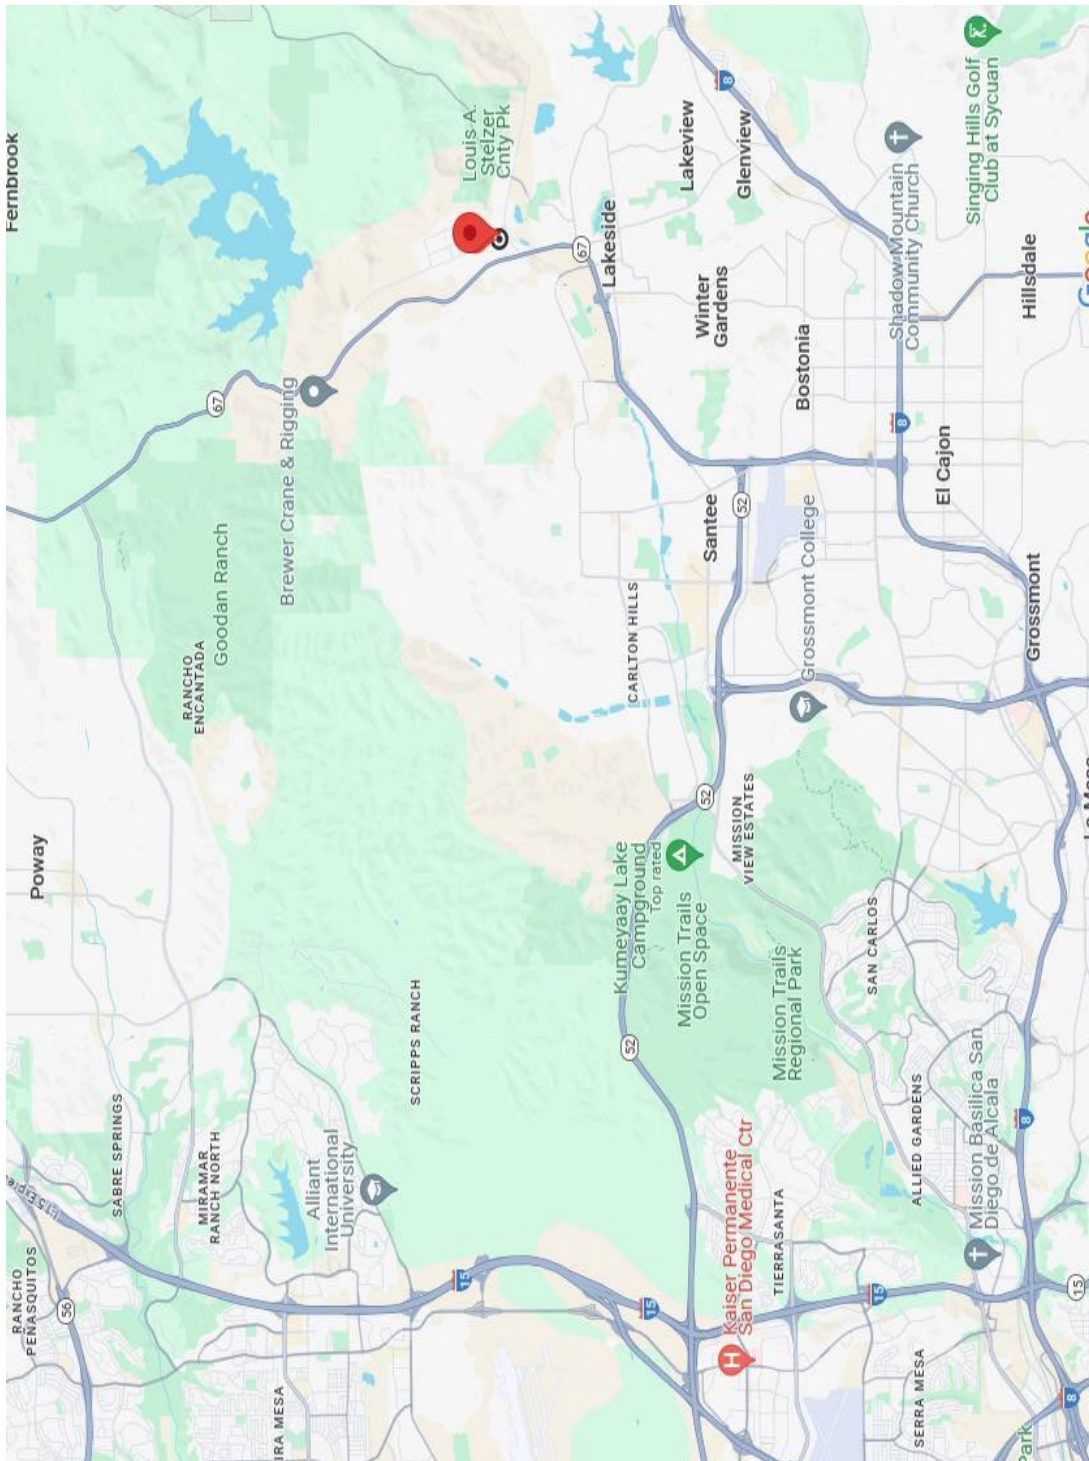

DIRECTIONS TO SHOW GROUNDS

From I-5 Northbound: Take CA-94 East for 7.7 mi. Use the left 3 lanes to take the California 94 East/California 125 North exit toward Spring St for 0.2 mi. Keep left at the fork to continue on Exit 9B, follow signs for CA-125 North/Santee for 0.3 mi. Continue onto CA-125 North for 6.1 mi. Use the right 2 lanes to take exit 22 to merge onto CA-52 East for 2.4 mi. Use the left 2 lanes to take exit 18C to merge onto CA-67 North toward Ramona for 4.4 mi. Turn right onto Willow Rd (stop light) for 0.2 mi to stop sign. Turn left onto Moreno Ave and right to the **SECOND** gate into the Lakeside Equestrian Park.

From I-15 Southbound: Use the 2nd from the right lane to take exit 17 for Mercy Rd toward Scripps Poway Pkwy. Turn left onto Mercy Rd/Scripps Poway Pkwy for 8.7 mi. Turn right onto CA-67 South for 6.8 mi. Turn left onto Willow Rd (stop light) for 0.2 mi to stop sign. Turn left onto Moreno Ave and then right to the **SECOND** gate into the Lakeside Equestrian Park.