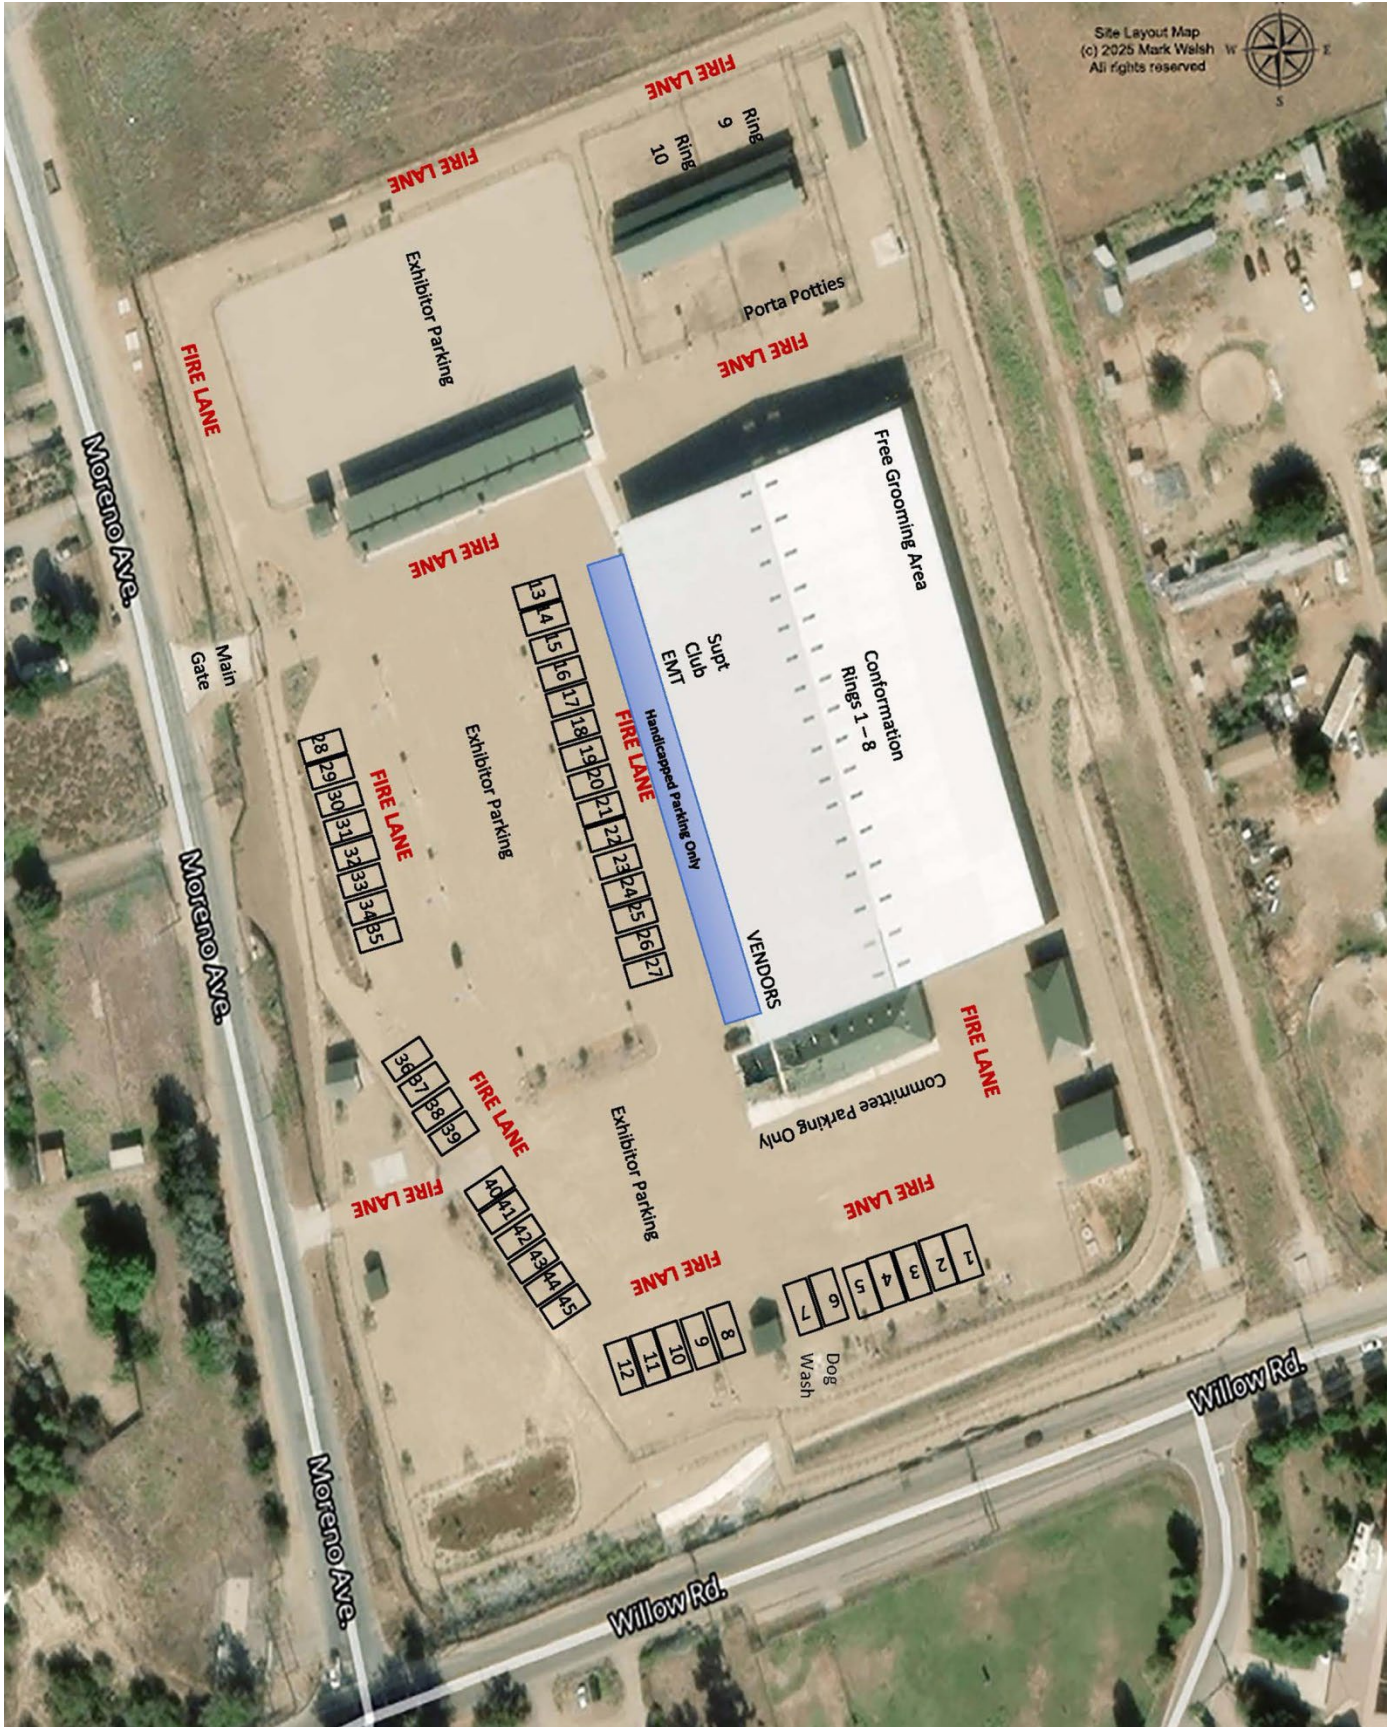

FRIDAY JUDGING SCHEDULE

Please Note: This Schedule is for the convenience of exhibitors and spectators. If a discrepancy exists between these times and/or ring numbers, and those listed under the ring number in the body of the program, follow the latter.

BREED	TOTAL	TIME	NO
Afghan Hound	4	11:00 AM	2
Airedale Terrier	1	9:00 AM	5
Alaskan Malamute	1	11:00 AM	3
American Hairless Terrier	2	9:00 AM	5
American Staffordshire Terrier	5	9:00 AM	5
Anatolian Shepherd	3	10:00 AM	3
Australian Cattle Dog	8	9:00 AM	4
Australian Shepherd	8	9:00 AM	4
Australian Terrier	1	10:00 AM	5
Basenji	3	10:00 AM	2
Basset Hound	1	10:00 AM	2
Beagle Thirteen Inch	5	10:00 AM	2
Beagle Fifteen Inch	6	10:00 AM	2
Bearded Collie	1	10:00 AM	4
Beauceron	5	10:00 AM	4
Beginner Novice B	2	10:55 AM	9
Belgian Tervuren	2	10:00 AM	4
Bernese Mountain Dog	2	10:00 AM	3
Bichon Frise	3	9:40 AM	6
Biewer Terrier	1	12:45 PM	5
Black and Tan Coonhound	4	11:00 AM	2
Black Russian Terrier	2	9:00 AM	3
Bloodhound	1	11:00 AM	2
Border Collie	4	10:00 AM	4
Border Terrier	9	10:00 AM	5
Borzoi	5	11:00 AM	2
Boston Terrier	7	9:40 AM	6
Bouvier Des Flandres	10	9:00 AM	4
Boxer	15	10:00 AM	3
Briard	1	10:00 AM	4
Bulldog	4	9:00 AM	6
Bullmastiff	2	9:00 AM	3
Cairn Terrier	2	9:00 AM	5
Canaan Dog	2	10:00 AM	4
Cane Corso	3	9:00 AM	3
Cardigan Welsh Corgi	1	10:50 AM	4
Cavalier King Charles Spaniel	8	12:45 PM	5
Chesapeake Bay Retriever	1	10:00 AM	1
Chihuahua (Long Coat)	3	11:00 AM	5
Chihuahua (Smooth Coat)	2	11:00 AM	5
Chinese Crested	2	12:45 PM	5
Cocker Spaniel (Ascob)	5	10:00 AM	1
Cocker Spaniel (Black)	2	10:00 AM	1
Cocker Spaniel (Parti-Color)	4	10:00 AM	1
Collie (Rough)	3	10:00 AM	4
Collie (Smooth)	3	10:00 AM	4
Coton de Tulear	1	9:00 AM	6
Dachshund (Longhaired)	4	10:00 AM	2
Dachshund (Smooth)	3	10:00 AM	2
Dachshund (Wirehaired)	1	10:00 AM	2
Dalmatian	8	9:40 AM	6
Danish-Swedish Farmdog	2	10:00 AM	3
Doberman Pinscher	4	10:00 AM	3
English Cocker Spaniel	3	10:00 AM	1
English Springer Spaniel	5	10:00 AM	1
Flat-Coated Retriever	2	9:00 AM	1
Fox Terrier (Smooth)	1	9:00 AM	5
French Bulldog	4	9:00 AM	6
German Pinscher	1	11:00 AM	3
German Shorthaired Pointer	3	9:00 AM	1
Giant Schnauzer	1	11:00 AM	3
Golden Retriever	23	10:50 AM	1
Great Dane	10	9:00 AM	3
Great Pyrenees	1	11:00 AM	3
Greyhound	1	11:00 AM	2
Havanese	1	12:45 PM	5