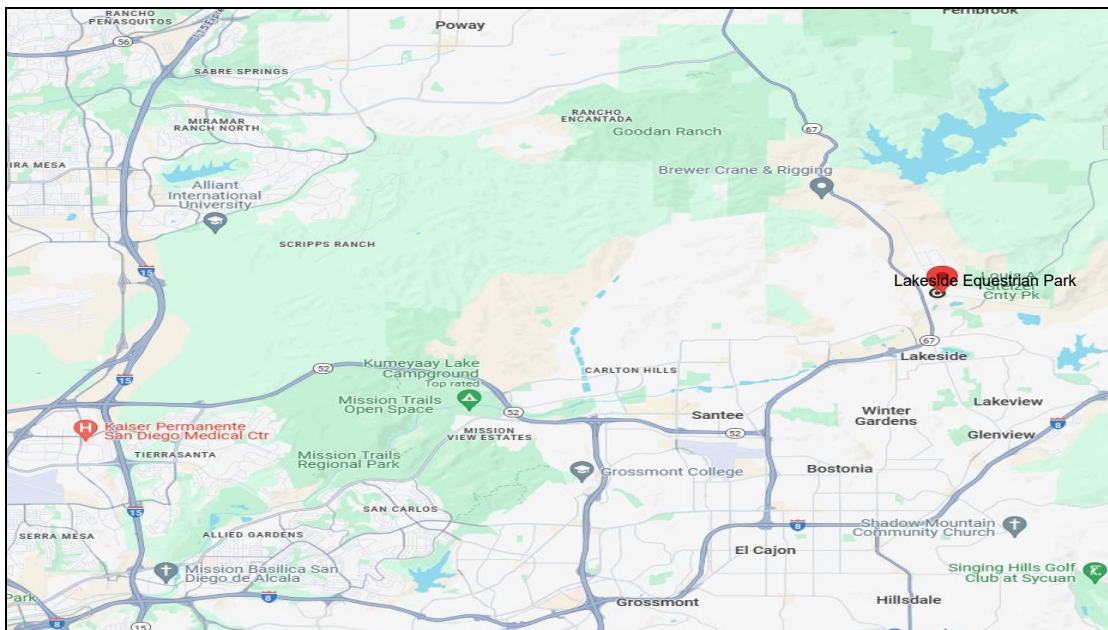

The Diane Jacob Lakeside Equestrian Park has a snack bar serving breakfast and lunch. Water, showers and restrooms are located at the Southwest end of the arena. Porta potties are located by the outdoor arena West of the obedience rings. **NO dogs are allowed in any of the restrooms or showers.**

DIRECTIONS TO SHOW GROUNDS

From I-5 Northbound: Take CA-94 East for 7.7 mi. Use the left 3 lanes to take the California 94 East/California 125 North exit toward Spring St for 0.2 mi. Keep left at the fork to continue on Exit 9B, follow signs for CA-125 North/Santee for 0.3 mi. Continue onto CA-125 North for 6.1 mi. Use the right 2 lanes to take exit 22 to merge onto CA-52 East for 2.4 mi. Use the left 2 lanes to take exit 18C to merge onto CA-67 North toward Ramona for 4.4 mi. Turn right onto Willow Rd (stop light) for 0.2 mi to stop sign. Turn left onto Moreno Ave and right to the **SECOND** gate into the Lakeside Equestrian Park.

From I-15 Southbound: Use the 2nd from the right lane to take exit 17 for Mercy Rd toward Scripps Poway Pkwy. Turn left onto Mercy Rd/Scripps Poway Pkwy for 8.7 mi. Turn right onto CA-67 South for 6.8 mi. Turn left onto Willow Rd (stop light) for 0.2 mi to stop sign. Turn left onto Moreno Ave and then right to the **SECOND** gate into the Lakeside Equestrian Park.