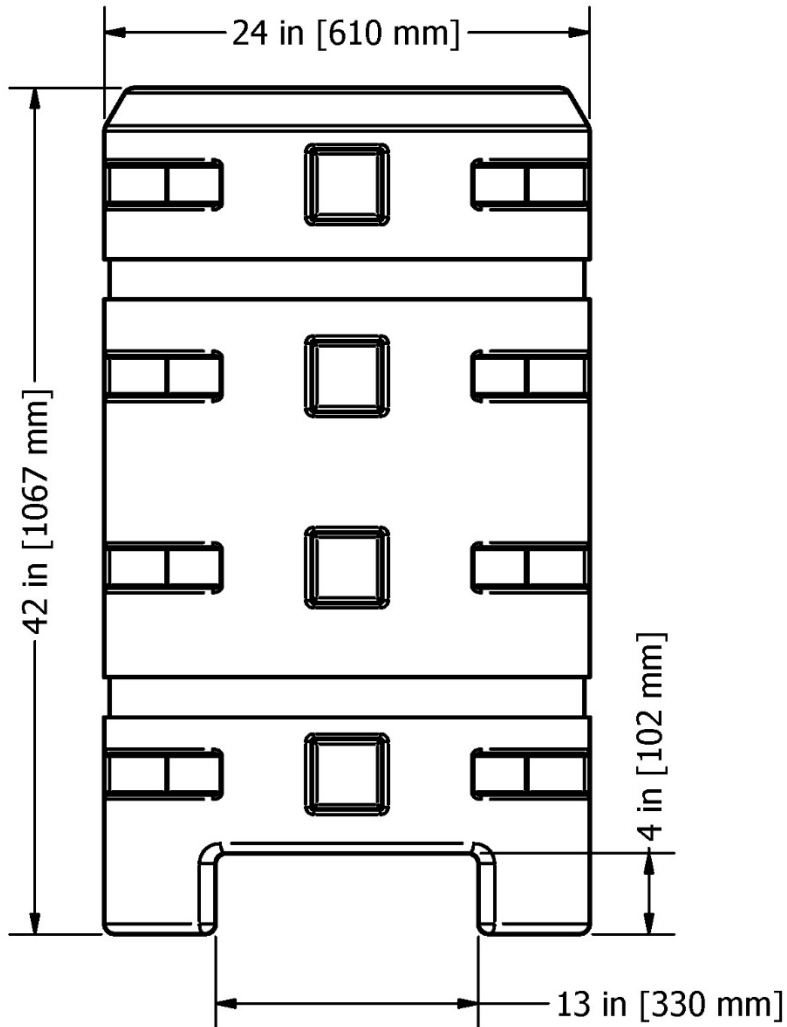

Column Sentry 12" Square Dimensions

WEIGHT: 56 lbs [25 kg]

Parking Lot Safety Solutions From Simon Marketing Group
1405 White Oak Drive • Kalamazoo, MI 49008 • 248-855-6647 • parkinglotsafety.com