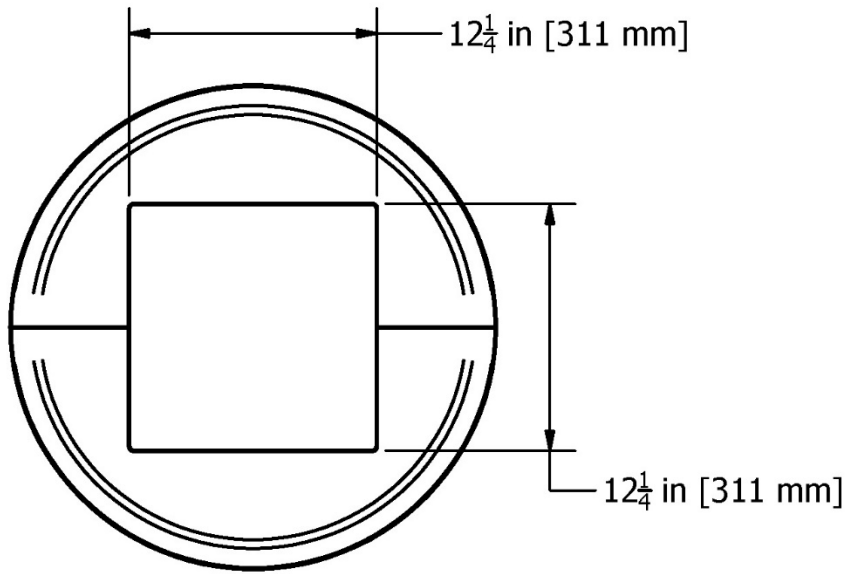

Column Sentry 12" Square Dimensions

WEIGHT: 56 lbs [25 kg]

Parking Lot Safety Solutions From Simon Marketing Group
1405 White Oak Drive • Kalamazoo, MI 49008 • 248-855-6647 • parkinglotsafety.com