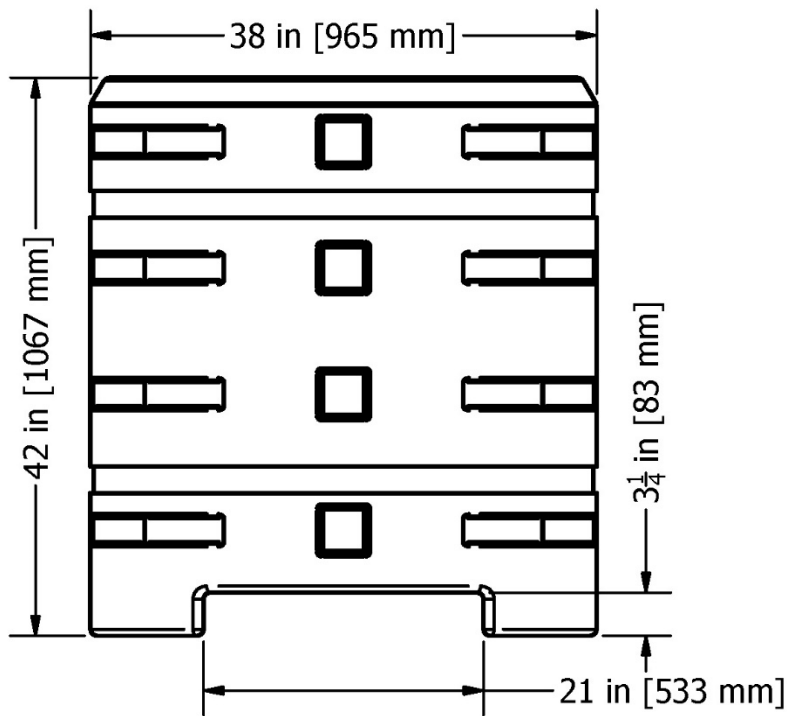

Column Sentry 20" Square Dimensions

WEIGHT: 90 lbs [41 kg]

Parking Lot Safety Solutions From Simon Marketing Group
1405 White Oak Drive • Kalamazoo, MI 49008 • 248-855-6647 • parkinglotsafety.com