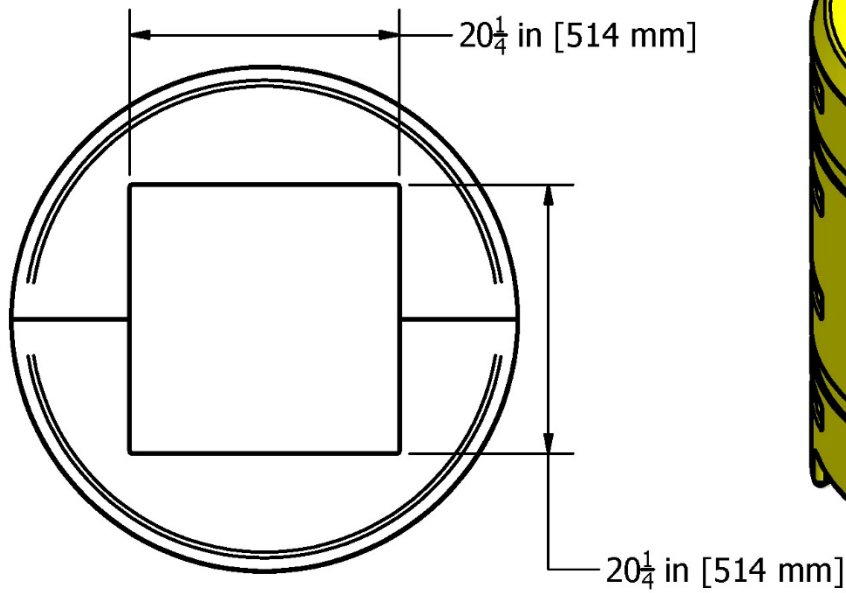

Column Sentry 20" Square Dimensions

WEIGHT: 90 lbs [41 kg]

Parking Lot Safety Solutions From Simon Marketing Group
1405 White Oak Drive • Kalamazoo, MI 49008 • 248-855-6647 • parkinglotsafety.com