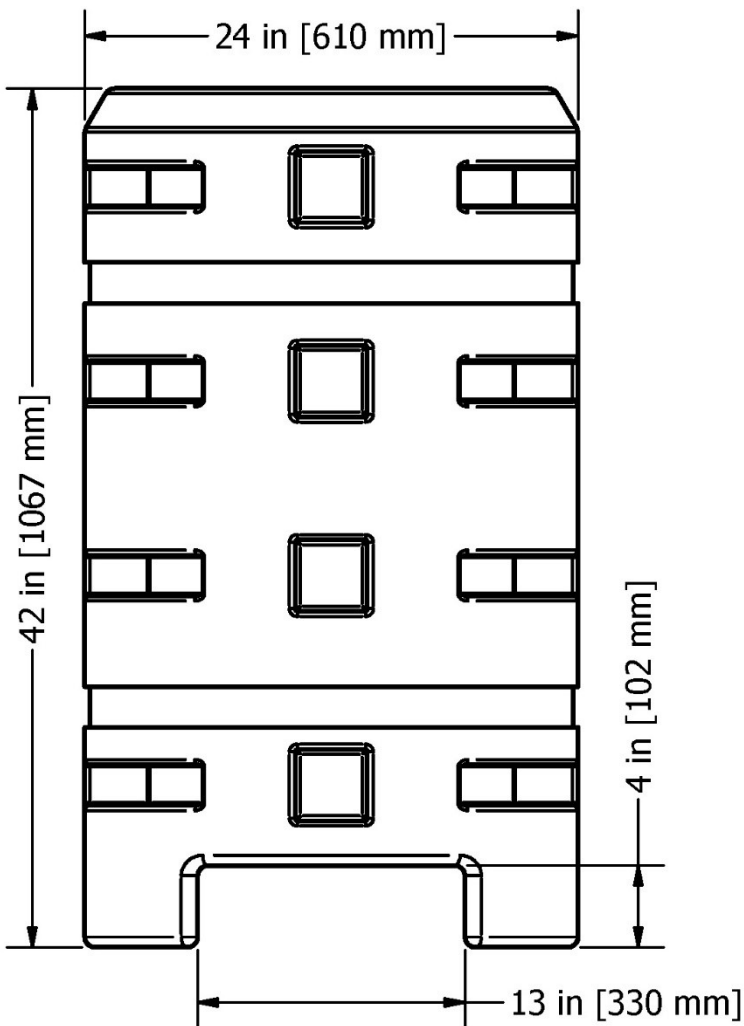

# Column Sentry 6" Medium Square Dimensions

**WEIGHT:** 56 lbs [25 kg]

Parking Lot Safety Solutions From Simon Marketing Group

1405 White Oak Drive • Kalamazoo, MI 49008 • 248-855-6647 • [parkinglotsafety.com](http://parkinglotsafety.com)