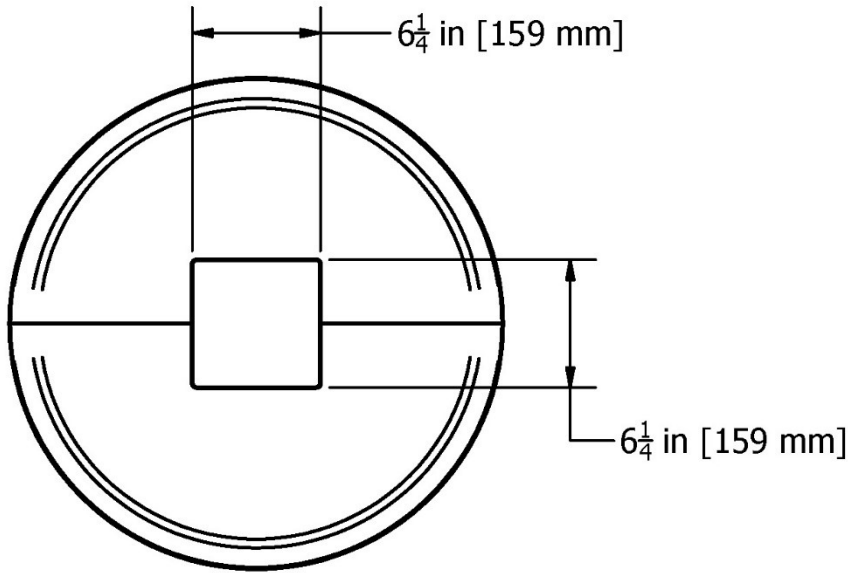

# Column Sentry 6" Medium Square Dimensions

**WEIGHT:** 56 lbs [25 kg]

Parking Lot Safety Solutions From Simon Marketing Group

1405 White Oak Drive • Kalamazoo, MI 49008 • 248-855-6647 • [parkinglotsafety.com](http://parkinglotsafety.com)