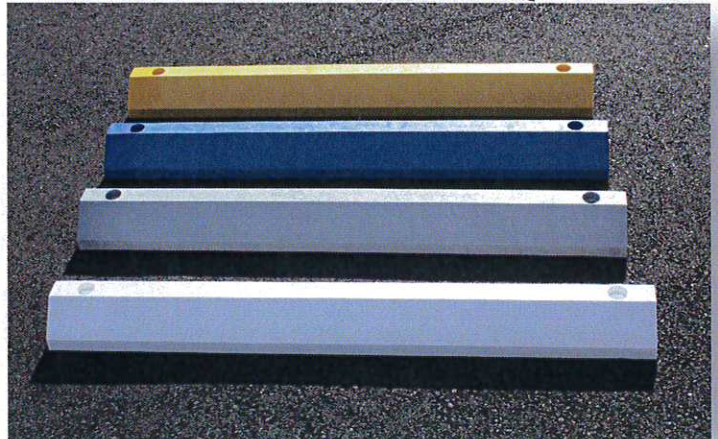

Available Colors: Yellow, Blue, Gray and White

SOLID PARKING BLOCKS

Manufactured From
Recycled Plastics

MADE IN

U. S. A.

- **Virtually Indestructible**
- **Easy Installation**
- **UV Stabilized**
- **Maintenance Free**
- **Light Weight - Yet Stable**
- **Chemical Resistant**
- **Weather Resistant**
- **100% Recycled Material**
- **Lifetime Warranty**

Available Colors: Yellow, Blue, Gray and White

CHANNEL PARKING BLOCKS

Manufactured From
Recycled Plastics

MADE IN

U. S. A.

- **Virtually Indestructible**
- **Easy Installation**
- **UV Stabilized**
- **Maintenance Free**
- **Light Weight - Yet Stable**
- **Chemical Resistant**
- **Weather Resistant**
- **100% Recycled Material**
- **Lifetime Warranty**

Available Colors: Yellow, Blue, Gray and White

PARKING BLOCK HARDWARE

Two available hardware options

1/2"W x 12"L x 1 1/8" head
Premium Zinc Plated Spike
Installing into **asphalt only**

1/2"W x 8"L Lag Bolt
Premium Zinc Plated Lag Bolt, Shield and two Washer
Installing into **asphalt and concrete**