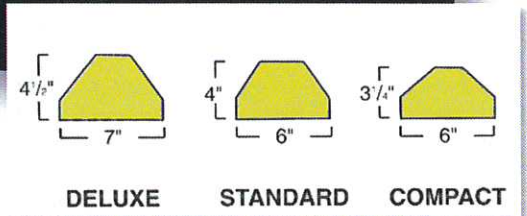

<u>Item Number</u>	<u>Wt.</u>	<u>Holes</u>	<u>Description</u>
ULTRA3648PB	10	2	3¼" H x 6" W x 4' L Parking Block
ULTRA3672PB	15	3	3¼" H x 6" W x 6' L Parking Block
ULTRA4648PB	14	2	4" H x 6" W x 4' L Parking Block
ULTRA4672PB	21	3	4" H x 6" W x 6' L Parking Block

<u>Item Number</u>	<u>Wt.</u>	<u>Holes</u>	<u>Description</u>
C6PB	25	3	Compact 6' Parking Block (3¼" H x 6" W x 6' L)
D4PB	24	2	Deluxe 4' Parking Block (4½" H x 7" W x 4' L)
D6PB	36	3	Deluxe 6' Parking Block (4½" H x 7" W x 6' L)
S4PB	20	2	Standard 4' Parking Block (4" H x 6" W x 4' L)
S6PB	30	3	Standard 6' Parking Block (4" H x 6" W x 4' L)
D20WC	15	2	20" Wheel Chock (w/chain)