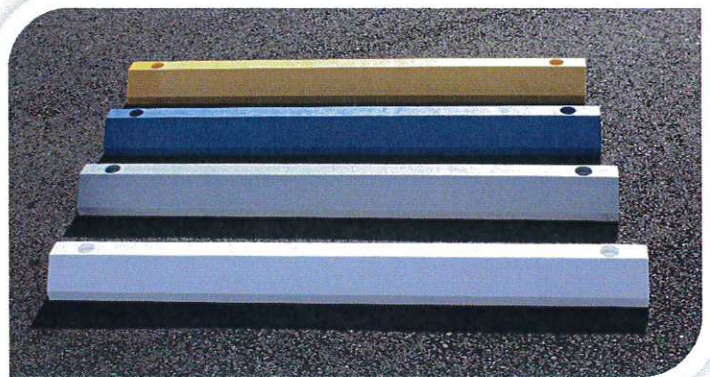

Available Colors: Yellow, Blue, Gray and White

SOLID PARKING BLOCKS

Manufactured From
Recycled Plastics

MADE IN

U. S. A.

- **Virtually Indestructible**
- **Easy Installation**
- **UV Stabilized**
- **Maintenance Free**
- **Light Weight - Yet Stable**
- **Chemical Resistant**
- **Weather Resistant**
- **100% Recycled Material**
- **Lifetime Warranty**

Available Colors: Yellow, Blue, Gray and White

CHANNEL PARKING BLOCKS

Manufactured From
Recycled Plastics

MADE IN

U. S. A.

- **Virtually Indestructible**
- **Easy Installation**
- **UV Stabilized**
- **Maintenance Free**
- **Light Weight - Yet Stable**
- **Chemical Resistant**
- **Weather Resistant**
- **100% Recycled Material**
- **Lifetime Warranty**