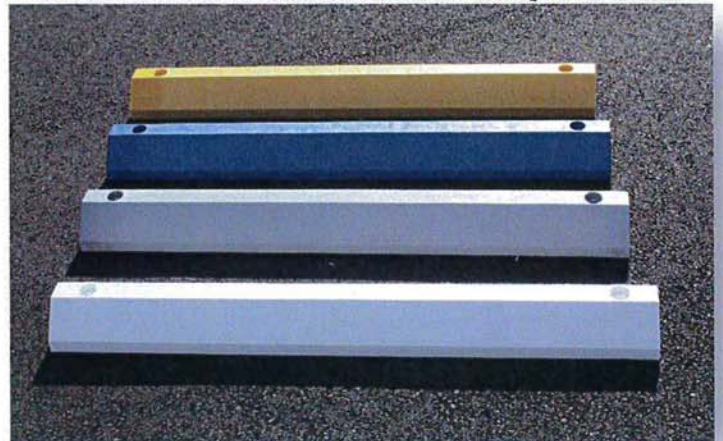

Available Colors: Yellow, Blue, Gray and White

SOLID PARKING BLOCKS

Manufactured From
Recycled Plastics

MADE IN

U. S. A.

- **Virtually Indestructible**
- **Easy Installation**
- **UV Stabilized**
- **Maintenance Free**
- **Light Weight - Yet Stable**
- **Chemical Resistant**
- **Weather Resistant**
- **100% Recycled Material**
- **Lifetime Warranty**

Available Colors: Yellow, Blue, Gray and White

CHANNEL PARKING BLOCKS

Manufactured From
Recycled Plastics

MADE IN

U. S. A.

- **Virtually Indestructible**
- **Easy Installation**
- **UV Stabilized**
- **Maintenance Free**
- **Light Weight - Yet Stable**
- **Chemical Resistant**
- **Weather Resistant**
- **100% Recycled Material**
- **Lifetime Warranty**

Available Colors: Yellow, Blue, Gray and White

PARKING BLOCK HARDWARE

Two available hardware options

1/2"W x 12"L x 1 1/8" head
Premium Zinc Plated Spike
Installing into **asphalt only**

1/2"W x 8"L Lag Bolt
Premium Zinc Plated Lag Bolt, Shield and two Washer
Installing into **asphalt and concrete**