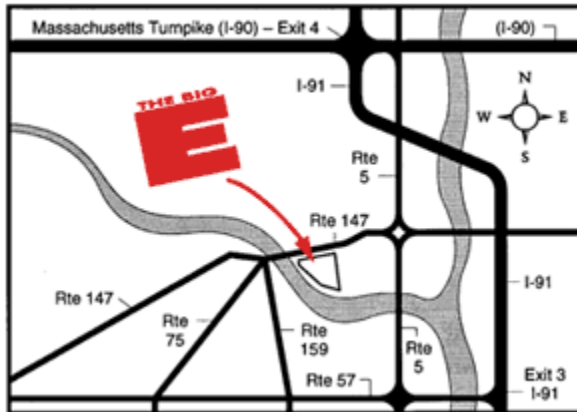

Airport Information and Driving Directions SSCA National Specialty July 4-8, 2018

The Big E - 1305 Memorial Ave. West Springfield MA 01089

All distances are averages to the Show site.

From	To the Big 'E'
Bradley Intl Airport (Hartford, CT)	18 miles
Logan Intl Airport (Boston, MA)	100 miles
John F. Kennedy (New York)	150 miles
LaGuardia (New York)	140 miles
Newark Intl Airport (Newark, NJ)	158 miles

From Connecticut and Points South

Take I-91 North from Rte. 2, I-84, I-95 or the Merritt Parkway -- Follow I-91 North to **Mass. Exit 3** to Route 5 North to Rte. 147 West, Memorial Avenue approximately 3/4 mi. to ESE's Gate 9 parking lot.

From Long Island

Take the Orient Point Ferry to New London, Conn. or the Port Jefferson Ferry to Bridgeport.

From New London

Follow I-95 South and from Bridgeport, follow I-95 North to New Haven and follow above directions from Connecticut and Points South.

For **Gate 1**, use 1761 Memorial Avenue as your destination address (coordinates: 42 °05'29.21"N - 72°37'28.35"W - Elev. 53')