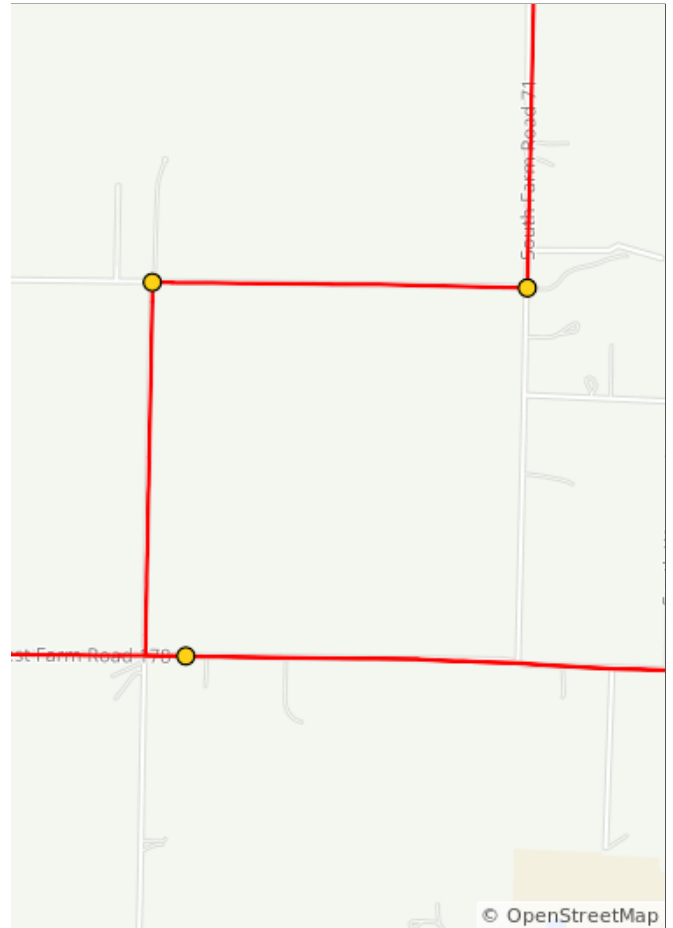

C7 (nwcc)

Num	Dist	Prev	Type	Note	Next
1.	0.0	0.0	📍	Start of route	0.0
2.	0.0	0.0	←	North on Main	0.0
3.	0.0	0.0	←	L on Logan	0.1
4.	0.2	0.1	→	R on College	0.1
5.	0.3	0.1	←	L on Hines	1.3

0.3 miles. +1/-21 feet

Num	Dist	Prev	Type	Note	Next
6.	1.6	1.3	→	R on 67	0.6
7.	2.1	0.6	→	R on 174	0.5
8.	2.6	0.5	←	L on 71	0.8

2.4 miles. +19/-55 feet

Num	Dist	Prev	Type	Note	Next
9.	3.5	0.8	←	L on 168	2.3
10.	5.7	2.3	←	L on 53	0.8

3.1 miles. +73/-131 feet

Num	Dist	Prev	Type	Note	Next
11.	6.5	0.8	←	L on 174	0.8
12.	7.3	0.8	→	R on 59	2.8

1.5 miles. +40/-85 feet

Num	Dist	Prev	Type	Note	Next
13.	10.1	2.8	→	R on College	0.1
14.	10.2	0.1	←	L on Logan	0.1
15.	10.4	0.1	→	R on Main to the church	0.0
16.	10.4	0.0	📍	End of route	0.0

3.1 miles. +18/-2 feet