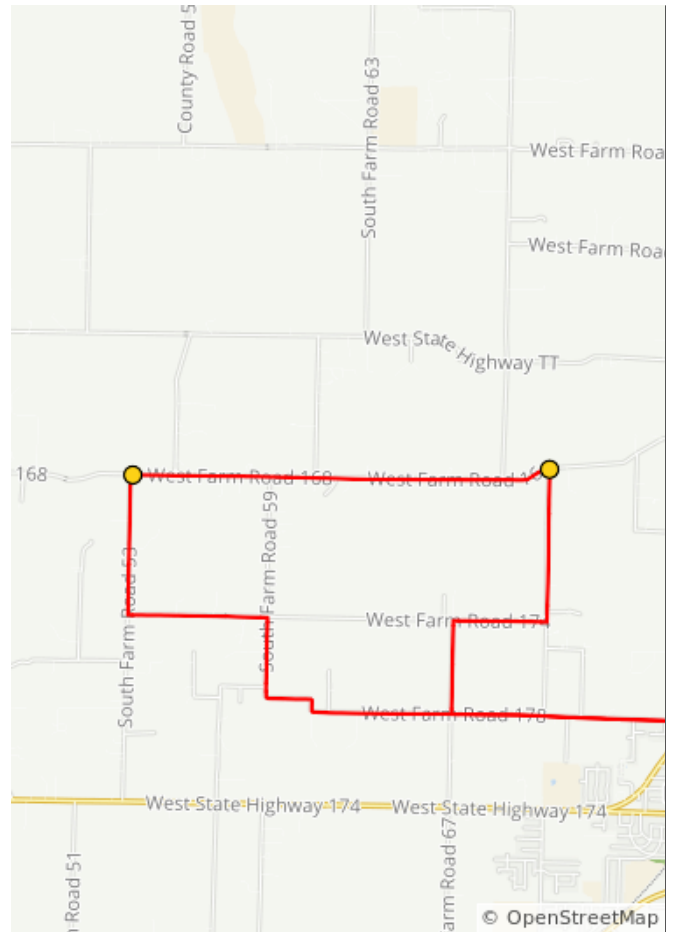

C7 (nwcc)

Num	Dist	Prev	Type	Note	Next
1.	0.0	0.0	📍	Start of route	0.0
2.	0.0	0.0	←	North on Main	0.0
3.	0.0	0.0	←	L on Logan	0.1
4.	0.2	0.1	→	R on College	0.1
5.	0.3	0.1	←	L on Hines	1.3

0.3 miles. +1/-21 feet

Num	Dist	Prev	Type	Note	Next
6.	1.6	1.3	→	R on 67	0.6
7.	2.1	0.6	→	R on 174	0.5
8.	2.6	0.5	←	L on 71	0.8

2.4 miles. +19/-55 feet

Num	Dist	Prev	Type	Note	Next
9.	3.5	0.8	←	L on 168	2.3
10.	5.7	2.3	←	L on 53	0.8

3.1 miles. +73/-131 feet

Num	Dist	Prev	Type	Note	Next
11.	6.5	0.8	←	L on 174	0.8
12.	7.3	0.8	→	R on 59	2.8

1.5 miles. +40/-85 feet

Num	Dist	Prev	Type	Note	Next
13.	10.1	2.8	→	R on College	0.1
14.	10.2	0.1	←	L on Logan	0.1
15.	10.4	0.1	→	R on Main to the church	0.0
16.	10.4	0.0	📍	End of route	0.0

3.1 miles. +18/-2 feet