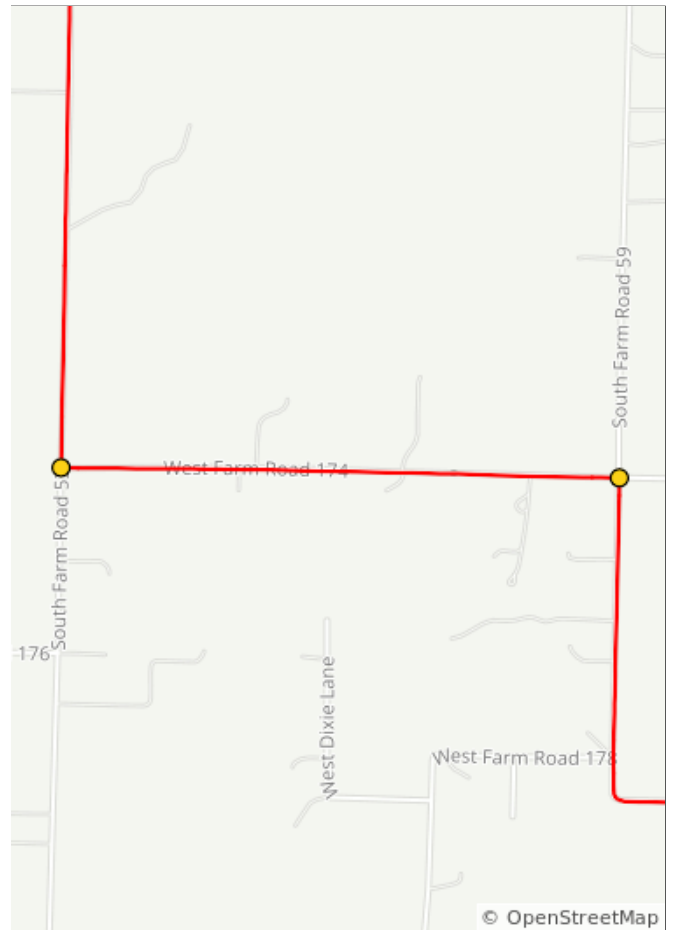

C7 (nwcc)

Num	Dist	Prev	Type	Note	Next
1.	0.0	0.0	📍	Start of route	0.0
2.	0.0	0.0	←	North on Main	0.0
3.	0.0	0.0	←	L on Logan	0.1
4.	0.2	0.1	→	R on College	0.1
5.	0.3	0.1	←	L on Hines	1.3

0.3 miles. +1/-21 feet

Num	Dist	Prev	Type	Note	Next
6.	1.6	1.3	→	R on 67	0.6
7.	2.1	0.6	→	R on 174	0.5
8.	2.6	0.5	←	L on 71	0.8

2.4 miles. +19/-55 feet

Num	Dist	Prev	Type	Note	Next
9.	3.5	0.8	←	L on 168	2.3
10.	5.7	2.3	←	L on 53	0.8

3.1 miles. +73/-131 feet

Num	Dist	Prev	Type	Note	Next
11.	6.5	0.8	←	L on 174	0.8
12.	7.3	0.8	→	R on 59	2.8

1.5 miles. +40/-85 feet

Num	Dist	Prev	Type	Note	Next
13.	10.1	2.8	→	R on College	0.1
14.	10.2	0.1	←	L on Logan	0.1
15.	10.4	0.1	→	R on Main to the church	0.0
16.	10.4	0.0	📍	End of route	0.0

3.1 miles. +18/-2 feet