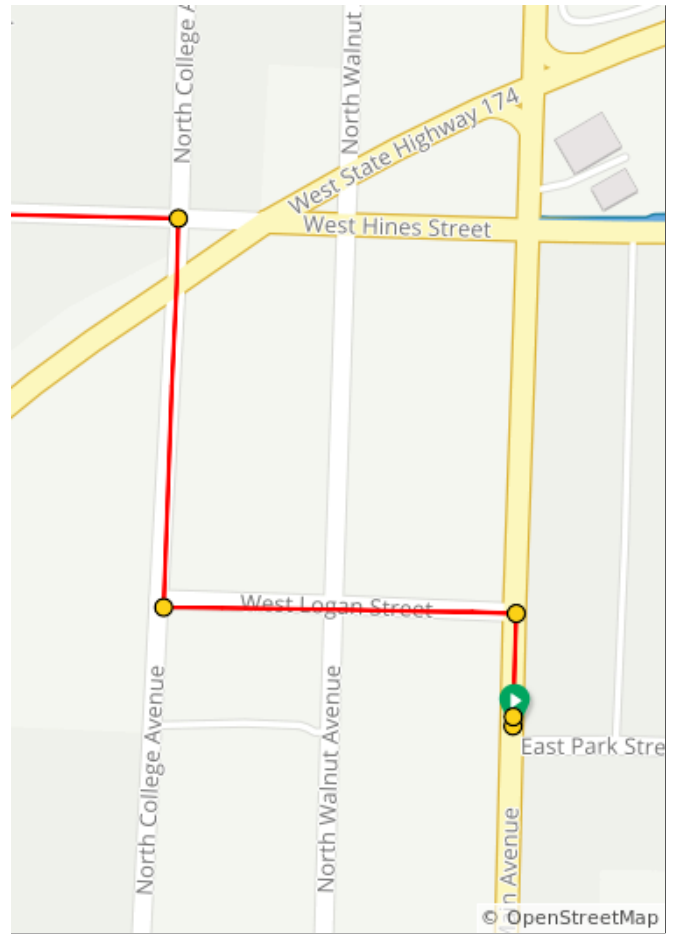

C7 (nwcc)

Num	Dist	Prev	Type	Note	Next
1.	0.0	0.0	📍	Start of route	0.0
2.	0.0	0.0	←	North on Main	0.0
3.	0.0	0.0	←	L on Logan	0.1
4.	0.2	0.1	→	R on College	0.1
5.	0.3	0.1	←	L on Hines	1.3

0.3 miles. +1/-21 feet

Num	Dist	Prev	Type	Note	Next
6.	1.6	1.3	→	R on 67	0.6
7.	2.1	0.6	→	R on 174	0.5
8.	2.6	0.5	←	L on 71	0.8

2.4 miles. +19/-55 feet

Num	Dist	Prev	Type	Note	Next
9.	3.5	0.8	←	L on 168	2.3
10.	5.7	2.3	←	L on 53	0.8

3.1 miles. +73/-131 feet

Num	Dist	Prev	Type	Note	Next
11.	6.5	0.8	←	L on 174	0.8
12.	7.3	0.8	→	R on 59	2.8

1.5 miles. +40/-85 feet

Num	Dist	Prev	Type	Note	Next
13.	10.1	2.8	→	R on College	0.1
14.	10.2	0.1	←	L on Logan	0.1
15.	10.4	0.1	→	R on Main to the church	0.0
16.	10.4	0.0	📍	End of route	0.0

3.1 miles. +18/-2 feet