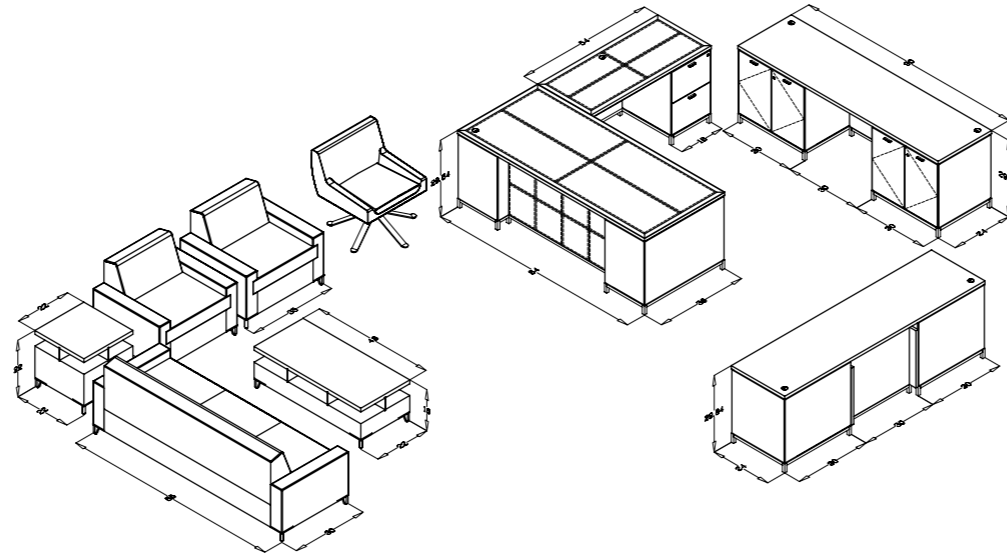

TUOHY LEATHER PROXY, BLACK #JHA1

TUOHY LEATHER PROXY, MOCHA #JHI1

TUOHY DARK WALNUT

TUOHY LEATHER PROXY, ASH #JHK2S