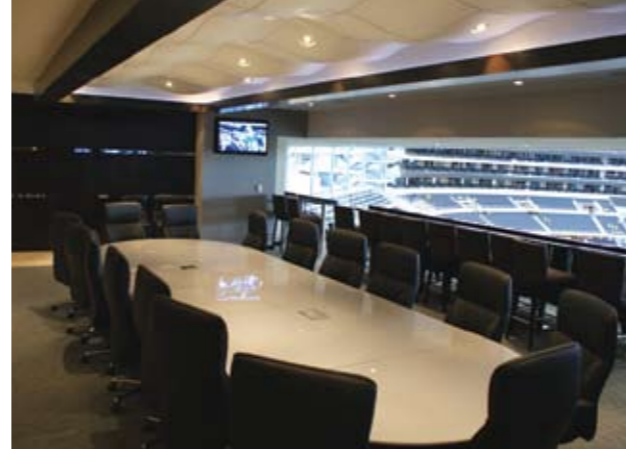

Project: Canadian Embassy, Copenhagen, Denmark