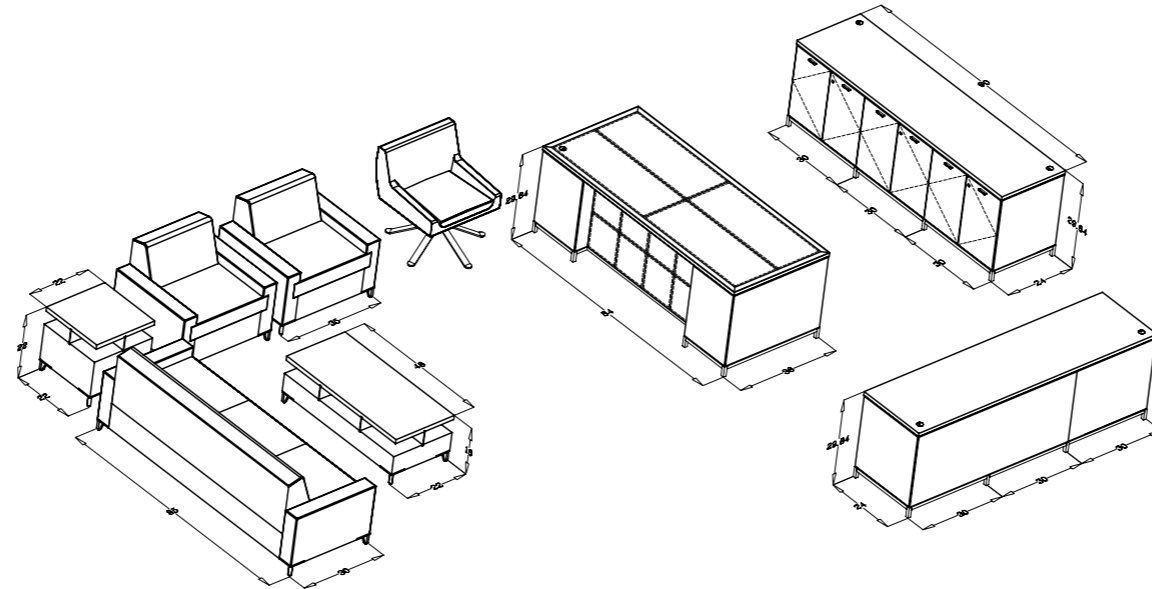

TUOHY LEATHER
PROXY, BLACK
#JHA1

TUOHY LEATHER
PROXY, MOCHA
#JH11

TUOHY
DARK WALNUT

TUOHY LEATHER
PROXY, ASH
#JHK2S