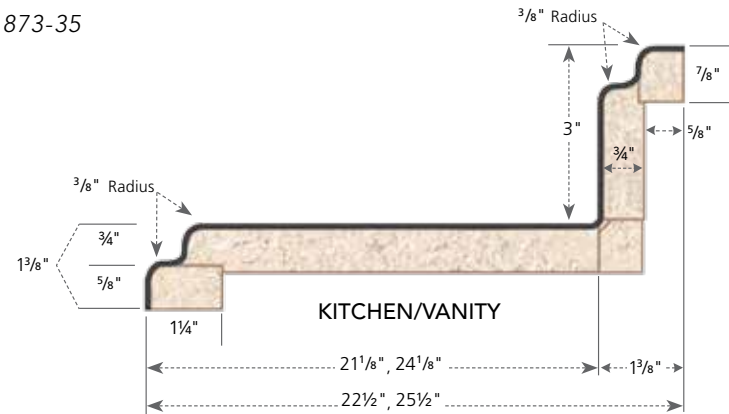

One source. Many beautiful looks. Only from VT.

Edge: Barcelona

Laminate: Florence Gold

Wilsonart® 1873-35

Specifications

- Standard substrate is 3/4" industrial-grade particleboard, available in 8', 10', and 12' lengths
- Standard postformed-grade laminate with a thickness of 0.042" + 0.002" - 0.008"
- Both standard and special styles and sizes are suitable for all residential, commercial, institutional, or light-industrial applications
- Available surfaced with Formica®, Nevamar®, Pionite®, and Wilsonart® laminate
- Available as an environmentally friendly EQcountertop

All measurements in inches. Drawings not to scale.

VTDimensions.com | 1-888-287-8356
1000 Industrial Park | P.O. Box 490 | Holstein, IA 51025

©2015 VT Industries, Inc. All rights reserved.
NPBL 0615