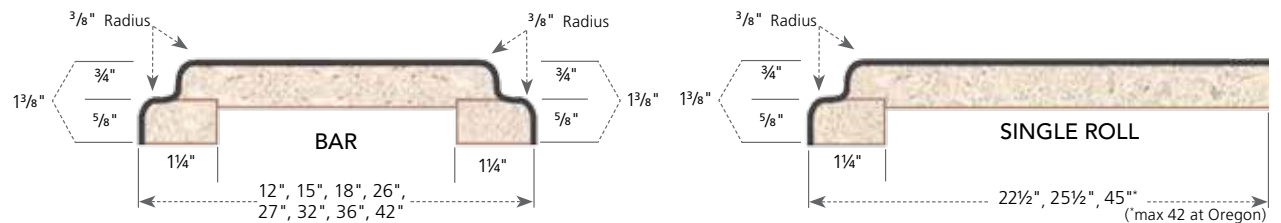

One source. Many beautiful looks. Only from VT.

Edge: Barcelona

Laminate: Florence Gold

Wilsonart® 1873-35

Specifications

- Standard substrate is 3/4" industrial-grade particleboard, available in 8', 10', and 12' lengths
- Standard postformed-grade laminate with a thickness of 0.042" + 0.002" - 0.008"
- Both standard and special styles and sizes are suitable for all residential, commercial, institutional, or light-industrial applications
- Available surfaced with Formica®, Nevamar®, Pionite®, and Wilsonart® laminate
- Available as an environmentally friendly EQcountertop