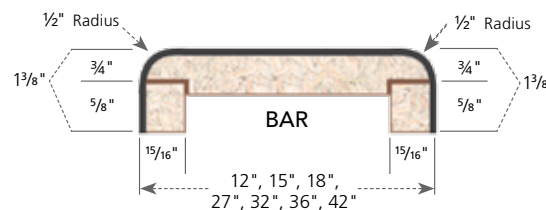

One source. Many beautiful looks. Only from VT.

Specifications

- Standard substrate is $\frac{3}{4}$ " industrial-grade particleboard, available in 8', 10', and 12' lengths
- Standard postformed-grade laminate with a thickness of $0.042" + 0.002" - 0.008"$
- Both standard and special styles and sizes are suitable for all residential, commercial, institutional, or light-industrial applications
- Available surfaced with Formica®, Nevamar®, Pionite®, and Wilsonart® laminate
- Available as an environmentally friendly EQcountertop

VTDimensions.com | 1-888-287-8356
1000 Industrial Park | P.O. Box 490 | Holstein, IA 51025

©2015 VT Industries, Inc. All rights reserved.
NPTE-IA 0615

Edge: Tempo

Laminate: Bianco Romano

Wilsonart® 1872-35

Iowa

All measurements in inches. Drawings not to scale.