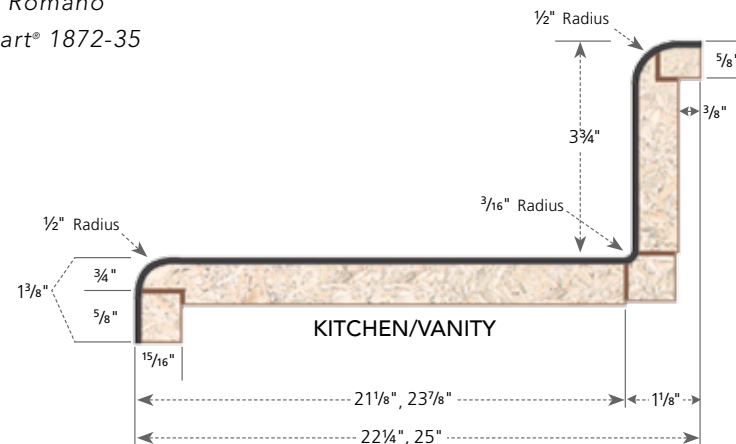

One source. Many beautiful looks. Only from VT.

Specifications

- Standard substrate is $\frac{3}{4}$ " industrial-grade particleboard, available in 8', 10', and 12' lengths
- Standard postformed-grade laminate with a thickness of $0.042" + 0.002" - 0.008"$
- Both standard and special styles and sizes are suitable for all residential, commercial, institutional, or light-industrial applications
- Available surfaced with Formica®, Nevamar®, Pionite®, and Wilsonart® laminate
- Available as an environmentally friendly EQcountertop

VTDimensions.com | 1-888-287-8356
1000 Industrial Park | P.O. Box 490 | Holstein, IA 51025

©2015 VT Industries, Inc. All rights reserved.
NPTE-IA 0615

Edge: Tempo

Laminate: Bianco Romano

Wilsonart® 1872-35

Iowa

All measurements in inches. Drawings not to scale.