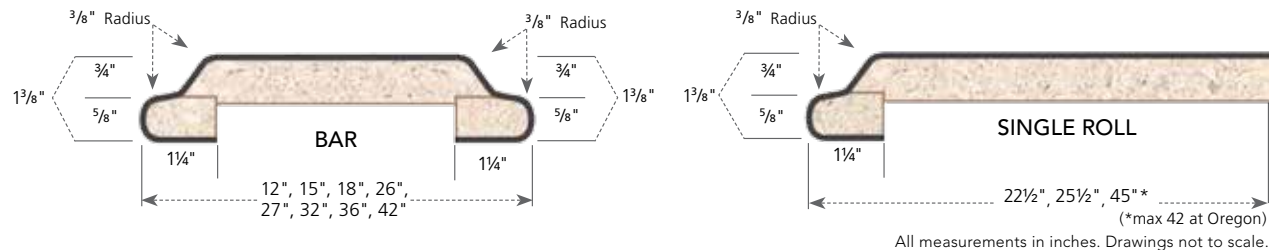

One source. Many beautiful looks. Only from VT.

Edge: Valencia

Laminate: Argento Romano

Formica® 6697-46

Specifications

- Standard substrate is 3/4" industrial-grade particleboard, available in 8', 10', and 12' lengths
- Standard postformed-grade laminate with a thickness of 0.042" + 0.002" - 0.008"
- Both standard and special styles and sizes are suitable for all residential, commercial, institutional, or light-industrial applications
- Available surfaced with Formica®, Nevamar®, Pionite®, and Wilsonart® laminate
- Available as an environmentally friendly EQcountertop