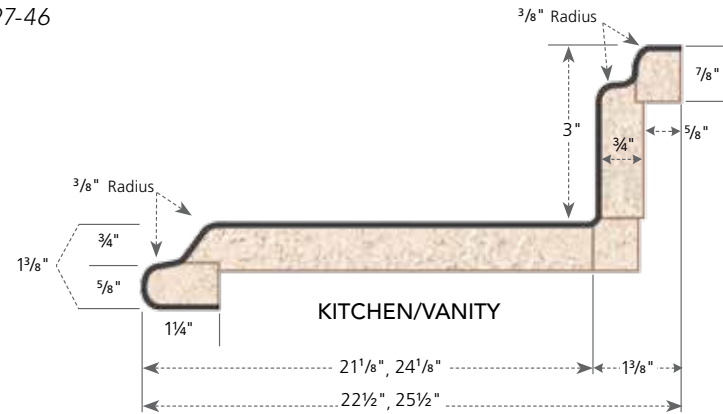

Valencia *Full-Wrap Ogee*

Dramatic. Graceful. Contoured.

These are the defining characteristics of the Valencia Full-Wrap Ogee.

Its distinctive profile adds upscale elegance to any kitchen, bath, or bar area. Get the look of stone and the performance and ease of laminate with the Valencia edge from VT Dimensions—an ideal choice for any budget.

One source. Many beautiful looks. Only from VT.

Edge: Valencia

Laminate: Argento Romano

Formica® 6697-46

Specifications

- Standard substrate is 3/4" industrial-grade particleboard, available in 8', 10', and 12' lengths
- Standard postformed-grade laminate with a thickness of 0.042" + 0.002" - 0.008"
- Both standard and special styles and sizes are suitable for all residential, commercial, institutional, or light-industrial applications
- Available surfaced with Formica®, Nevamar®, Pionite®, and Wilsonart® laminate
- Available as an environmentally friendly EQcountertop

VT Industries
Dimensions

VTDimensions.com | 1-888-287-8356
1000 Industrial Park | P.O. Box 490 | Holstein, IA 51025

©2015 VT Industries, Inc. All rights reserved.
NPVL 0615

All measurements in inches. Drawings not to scale.