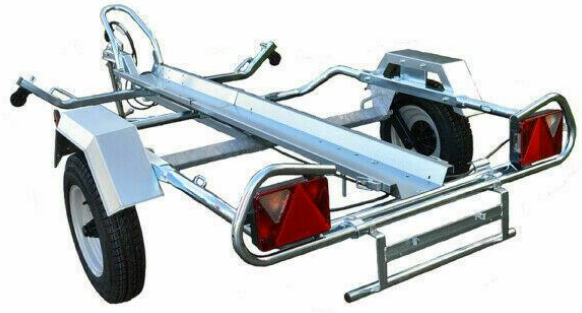

STEP 2

Choose your options:

Option	PM310 (£)	CH451 (£)	CH751 (£)
Motorbike Loading Ramp 1m	£59	N/A	N/A
Motorbike Loading Ramp 1.5m	£79	£79	£79
Motorbike Tie Down Strap Kit	£44	N/A	N/A
Rear Propstands	N/A	£54	£54
Wooden Floor	N/A	£139	£199
Quad Trailer Pack	N/A	£239	£239
Double Motorbike Pack	N/A	£169	£169
Chequerplate Floor Step	N/A	£169	£169
Front Guard Rail	N/A	£79	£79
Spare Wheel Carrier + Wheel (Wheel Only On PM310)	£54	£140	£140
32cm Side Kit	N/A	£219	£219

ERDÉ

The Trailer Market Ltd

MP6805 Erde PM310 Motorbike Trailer 240KG

ERDÉ

MP6805 Erde PM310 Motorbike Trailer 240KG

- Meets and exceeds the new type approval legislation (supplied with a Certificate of Conformity & VIN plate).
- Carries 1 motorbike up to 240kg.
- Unladen weight 60kg.
- Internal body dimensions 200 x 112cm
- Gross weight 300kg
- External body dimensions 245x145x78cm
- Internal body dimensions 200x112cm
- Supplied flat-packed and easy to assemble with simple instructions.
- Maintenance free rubber suspension.
- Robust, corrosion-resistant galvanised steel construction.
- Range of accessories and spares available. In order to receive the correct spare part, you will need to identify the trailer model number (MP or SY). This is marked on an identification plate on the axle.
- Full Manufacturer's Warranty and technical support.
- Erde reference PM310

ERDÉ

The Trailer Market Ltd

MP6806 Erde CH451 Multifunctional Trailer Chassis

MP6806 Erde CH451 Multifunctional Trailer Chassis

- Gross Weight – 600kg
- External Body Dimensions (cm)
 - L x 306
 - W x 160
 - H x 70
- Internal Body Dimensions (cm)
 - L x 200
 - W x 117
- Unladen Weight – 106kg
- Load Weight Capacity – 494kg
- Painted galvanized steel mudguards with rolled edges
- Jockey wheel included
- Several Accessories available (see below)