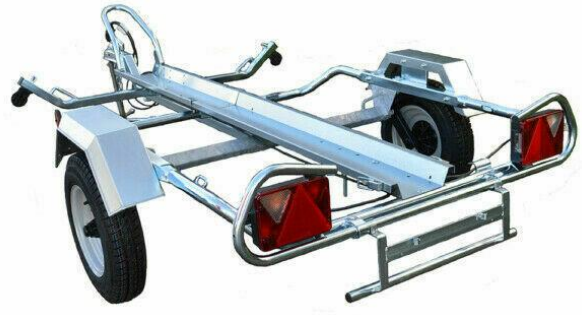

STEP 2

Choose your options:

| Option | PM310 (£) | CH451 (£) | CH751 (£) |
|--|-----------|-----------|-----------|
| Motorbike Loading Ramp 1m | £59 | N/A | N/A |
| Motorbike Loading Ramp 1.5m | £79 | £79 | £79 |
| Motorbike Tie Down Strap Kit | £44 | N/A | N/A |
| Rear Propstands | N/A | £54 | £54 |
| Wooden Floor | N/A | £139 | £199 |
| Quad Trailer Pack | N/A | £239 | £239 |
| Double Motorbike Pack | N/A | £169 | £169 |
| Chequerplate Floor Step | N/A | £169 | £169 |
| Front Guard Rail | N/A | £79 | £79 |
| Spare Wheel Carrier + Wheel (Wheel Only On PM310) | £54 | £140 | £140 |
| 32cm Side Kit | N/A | £219 | £219 |

ERDÉ

The Trailer Market Ltd

MP6805 Erde PM310 Motorbike Trailer 240KG

ERDÉ

MP6805 Erde PM310 Motorbike Trailer 240KG

- Meets and exceeds the new type approval legislation (supplied with a Certificate of Conformity & VIN plate).
- Carries 1 motorbike up to 240kg.
- Unladen weight 60kg.
- Internal body dimensions 200 x 112cm
- Gross weight 300kg
- External body dimensions 245x145x78cm
- Internal body dimensions 200x112cm
- Supplied flat-packed and easy to assemble with simple instructions.
- Maintenance free rubber suspension.
- Robust, corrosion-resistant galvanised steel construction.
- Range of accessories and spares available. In order to receive the correct spare part, you will need to identify the trailer model number (MP or SY). This is marked on an identification plate on the axle.
- Full Manufacturer's Warranty and technical support.
- Erde reference PM310

ERDÉ

The Trailer Market Ltd

MP6806 Erde CH451 Multifunctional Trailer Chassis

MP6806 Erde CH451 Multifunctional Trailer Chassis

- Gross Weight – 600kg
- External Body Dimensions (cm)
 - L x 306
 - W x 160
 - H x 70
- Internal Body Dimensions (cm)
 - L x 200
 - W x 117
- Unladen Weight – 106kg
- Load Weight Capacity – 494kg
- Painted galvanized steel mudguards with rolled edges
- Jockey wheel included
- Several Accessories available (see below)