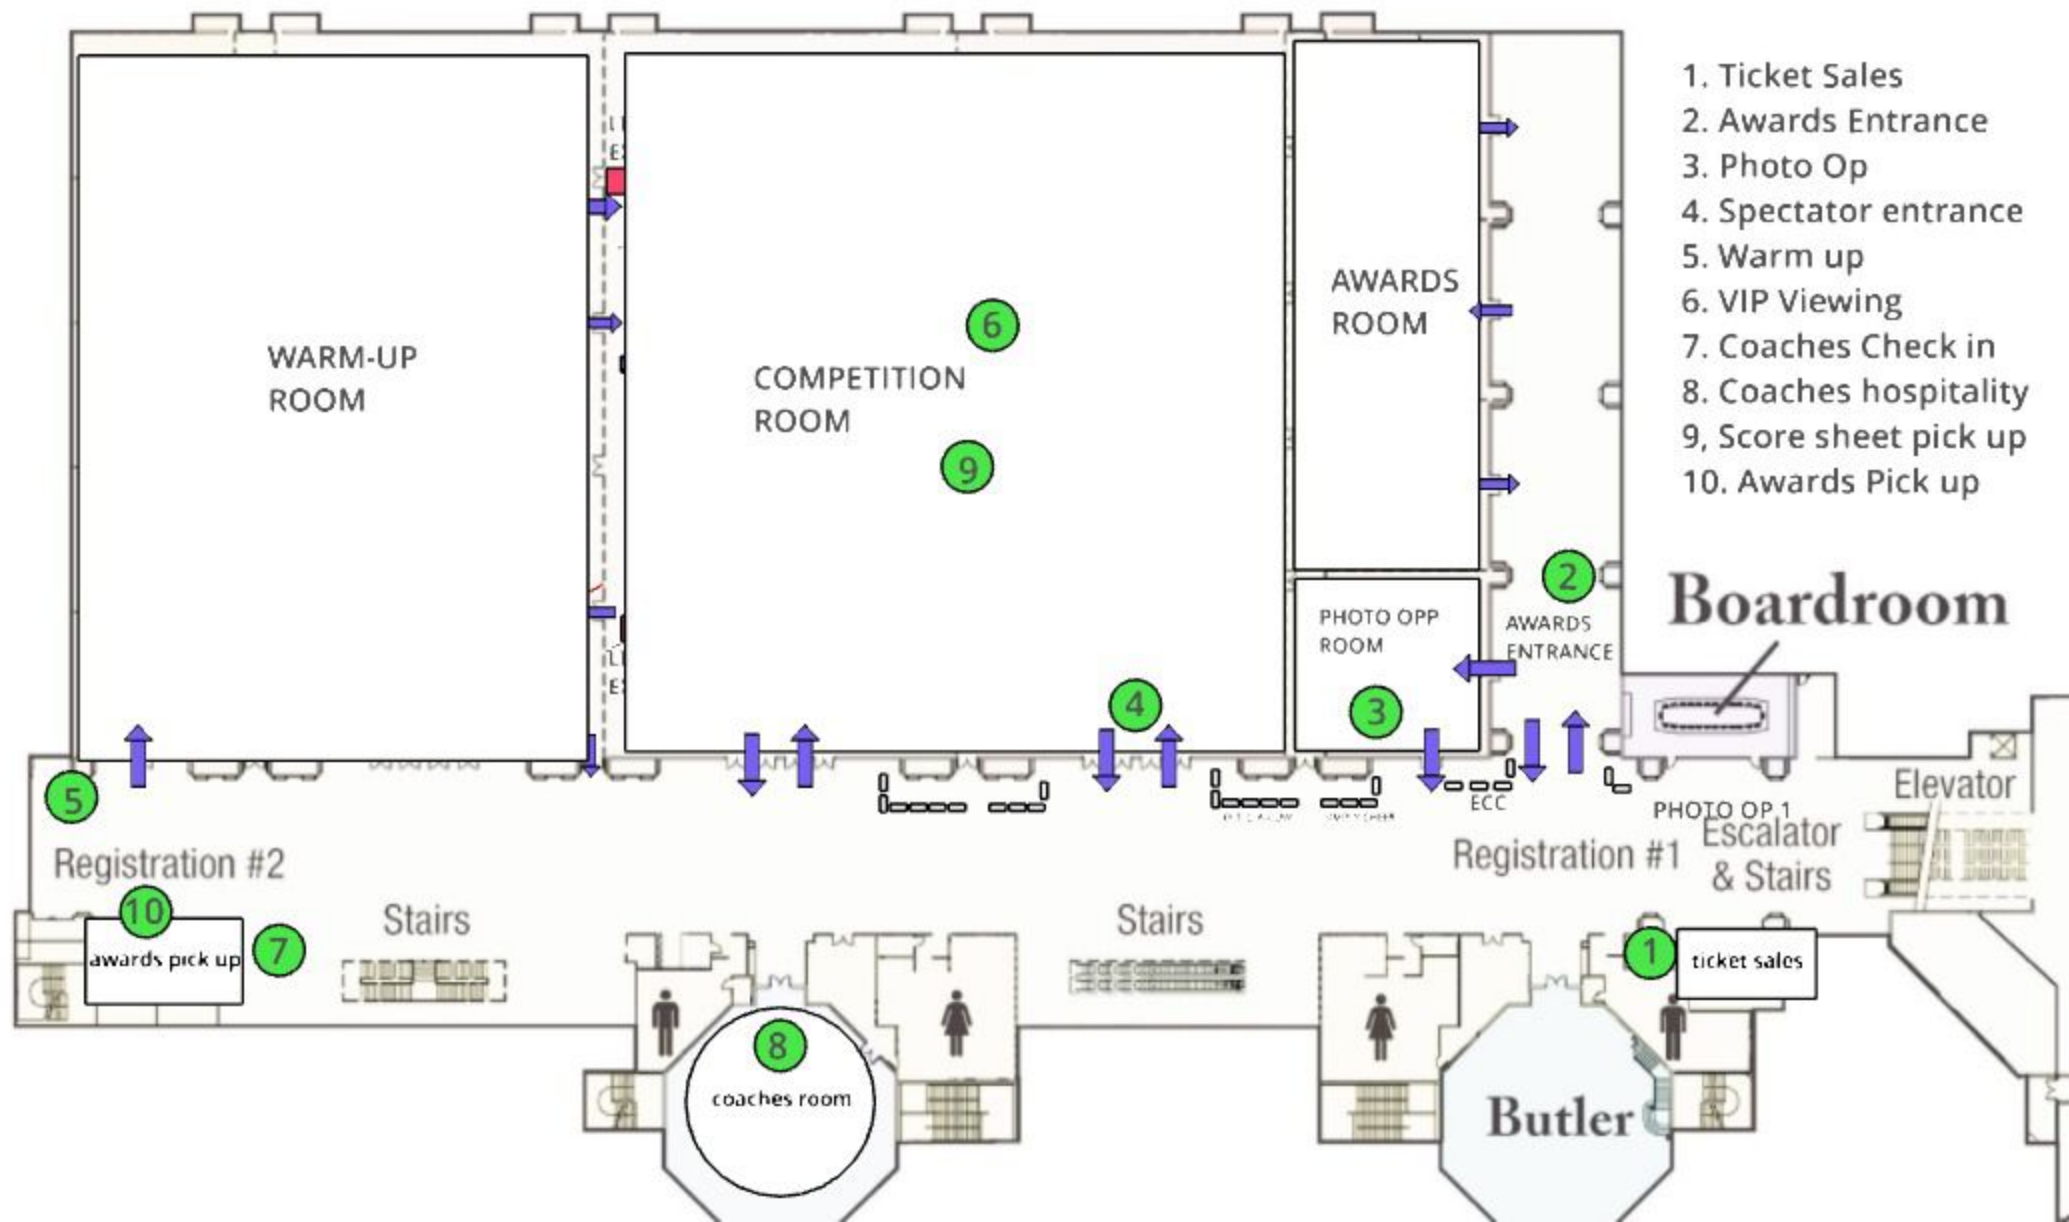

VIP VIEWING

The line for VIP viewing will start near the judge's riser. The judges riser is located in the main competition hall located in the Gatlin Ballroom B and C. VIP viewing is only for the team performing on the mat. Spectators must line up just prior to their teams competition time and leave the VIP viewing area after their team competes.

1. Ticket Sales
2. Awards Entrance
3. Photo Op
4. Spectator entrance
5. Warm up
6. VIP Viewing
7. Coaches Check in
8. Coaches hospitality
9. Score sheet pick up
10. Awards Pick up