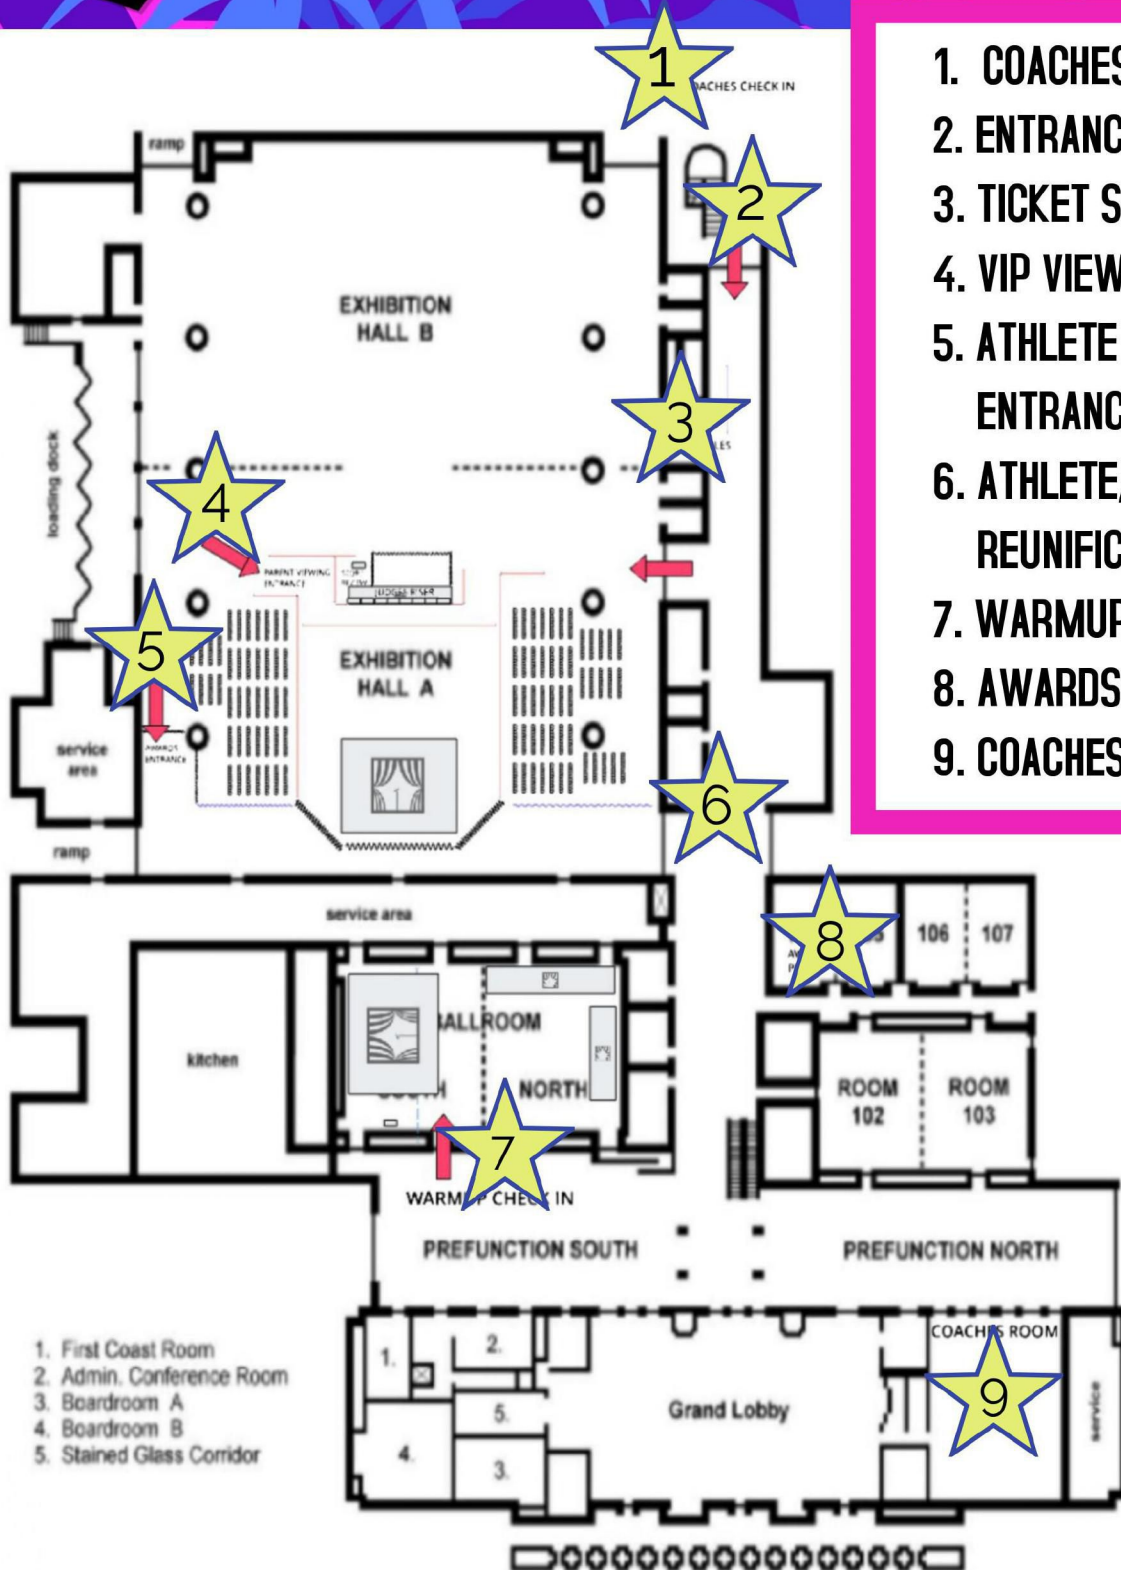

# NORTH FLORIDA Championship

1. COACHES CHECK IN
2. ENTRANCE
3. TICKET SALES
4. VIP VIEWING
5. ATHLETE AWARD ENTRANCE
6. ATHLETE/PARENT REUNIFICATION
7. WARMUP ENTRANCE
8. AWARDS PICKUP
9. COACHES ROOM

1. First Coast Room
2. Admin. Conference Room
3. Boardroom A
4. Boardroom B
5. Stained Glass Corridor