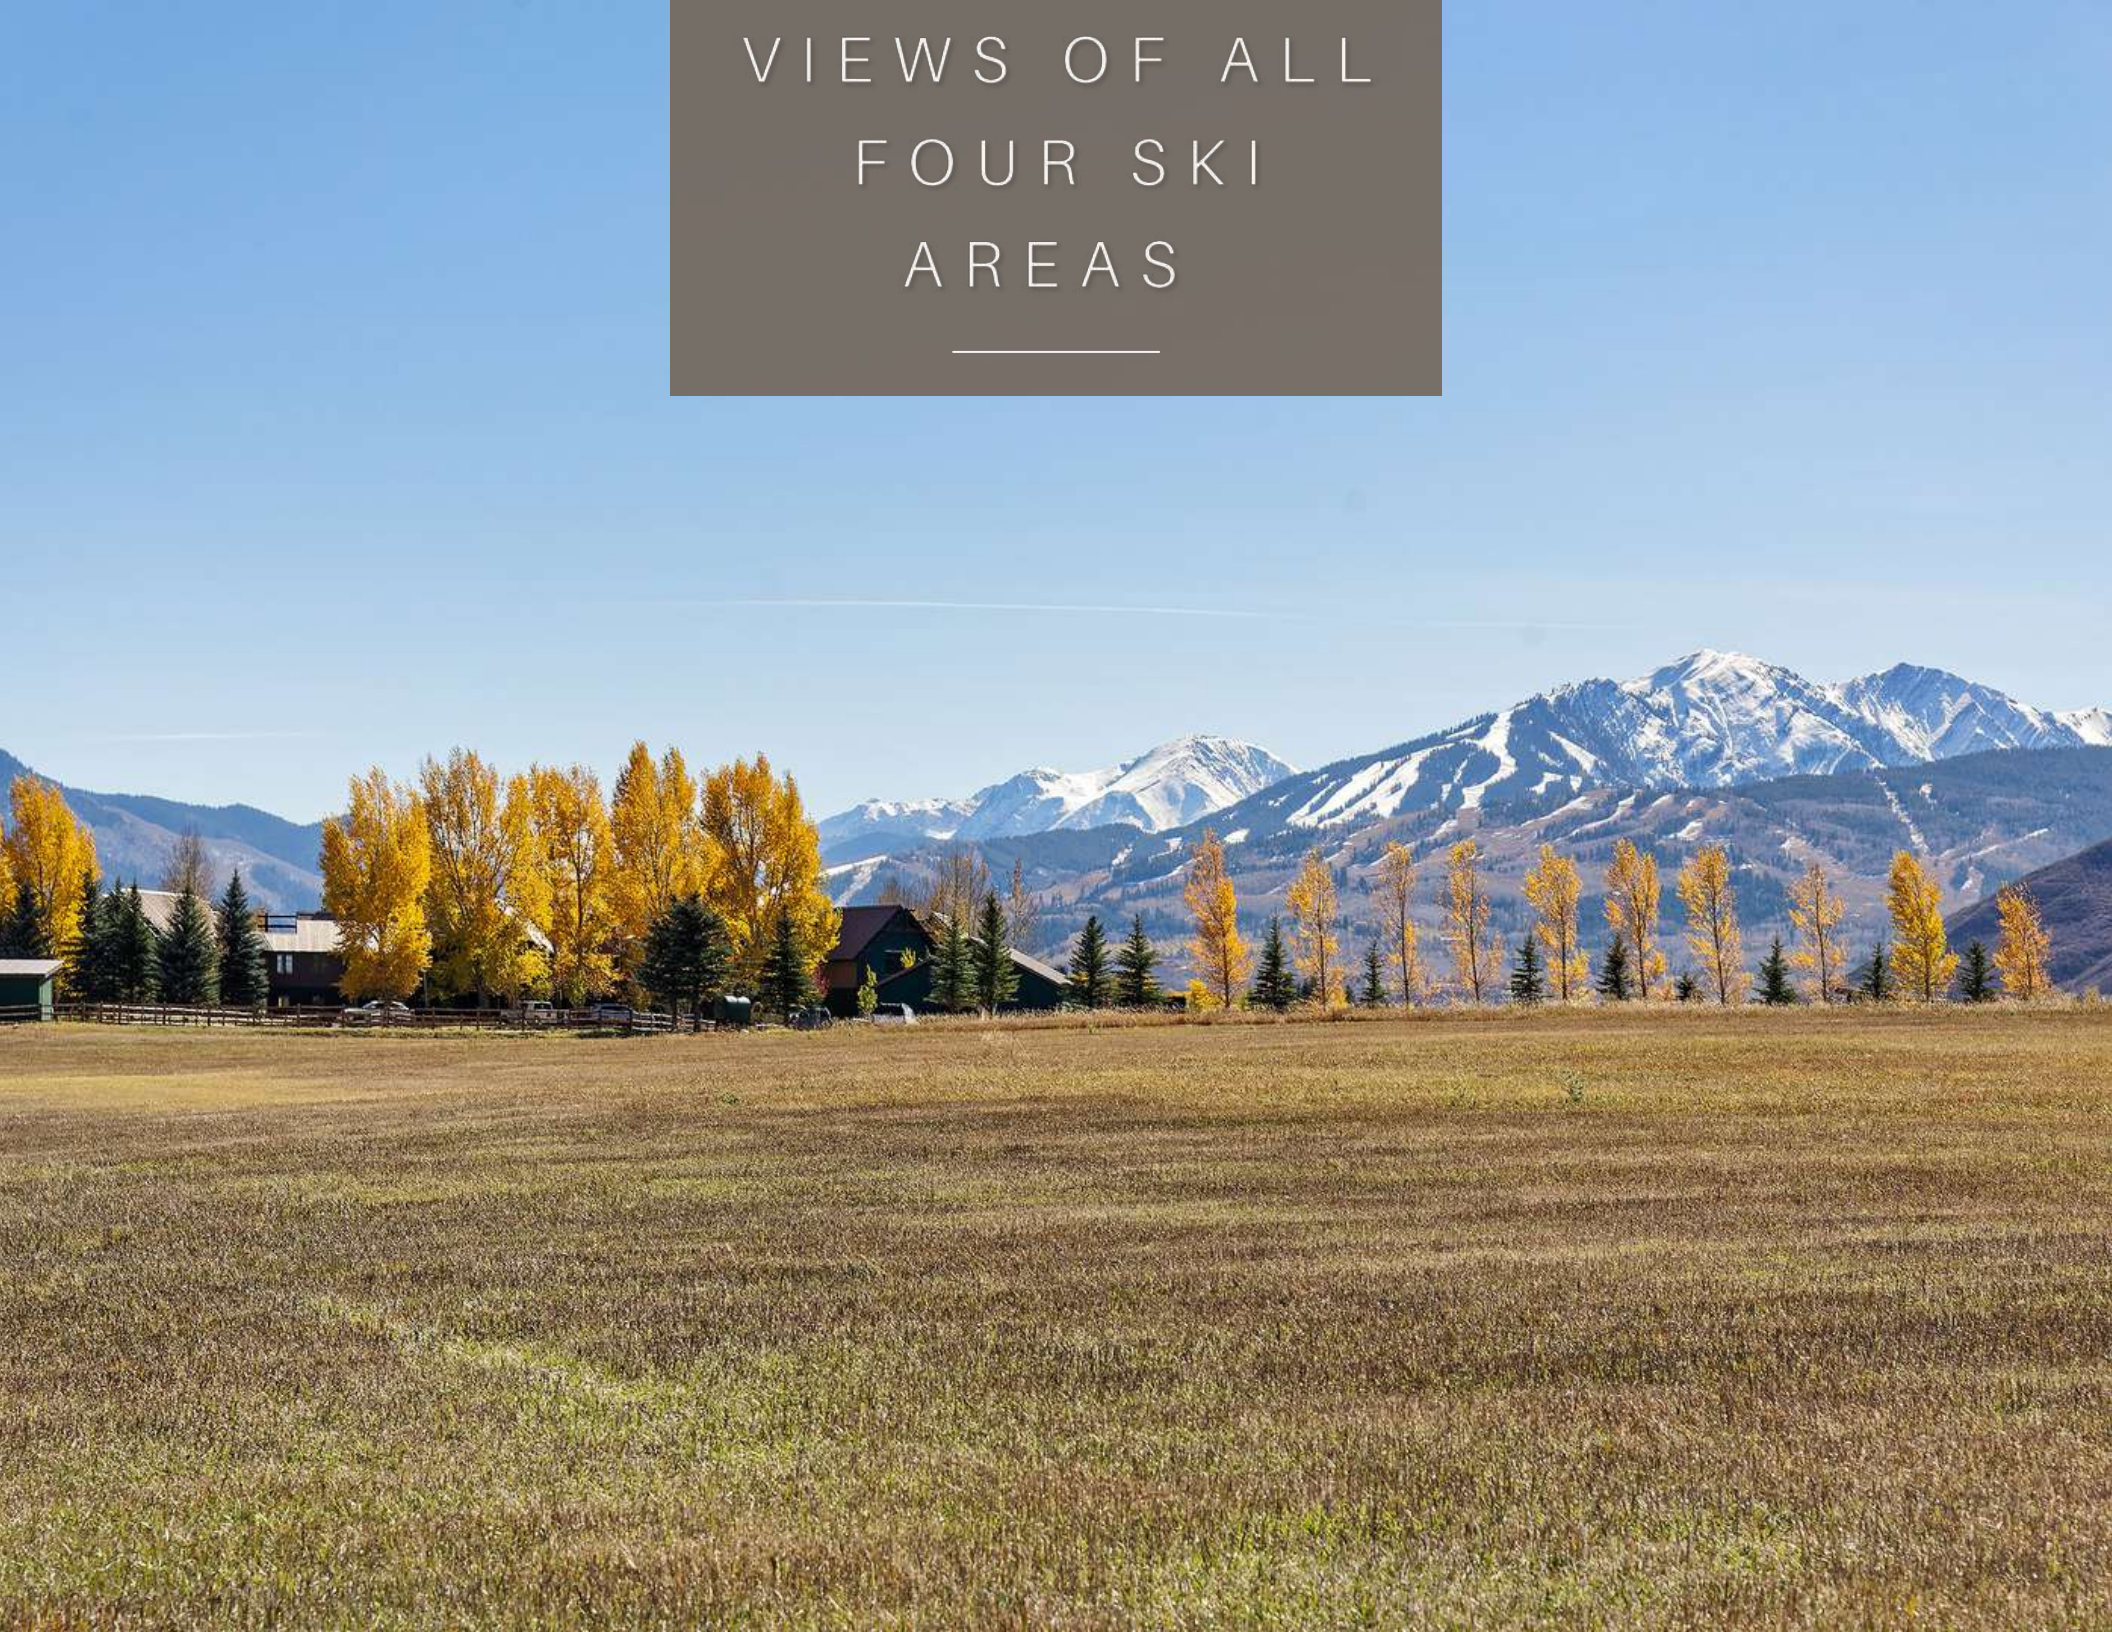

- Private guided trail rides everyday
- Lessons in Barrel Racing, Reining and Cutting
- 6 Horses (2 Reining, 2 Trail, Barrel racing, Cutting), 5 Miniature Horses
- 2 Alpacas
- 2 Wolf hounds , 2 Great Pyrenees, 2 Ranch Dogs
- 5 Chickens (for fresh eggs every morning)
- Membership Access to Racetrack and Racecars
- Two motorcycles and mountain bikes for the 1 mile mountain bike/motocross loop on the property
- Services of Chef, Driver, Concierge, Ranch Manager, Housekeeper

## HOME FEATURES

*Vaulted ceiling heights, natural light and views*

*Multiple terraces, access to outdoor patios*

*8 Guest Suites, 1 Office, 2 Staff Suites, 10 Bathrooms, 9,273 square foot residence plus barn, tack room, garage*

VIEWS OF ALL  
FOUR SKI  
AREAS

---