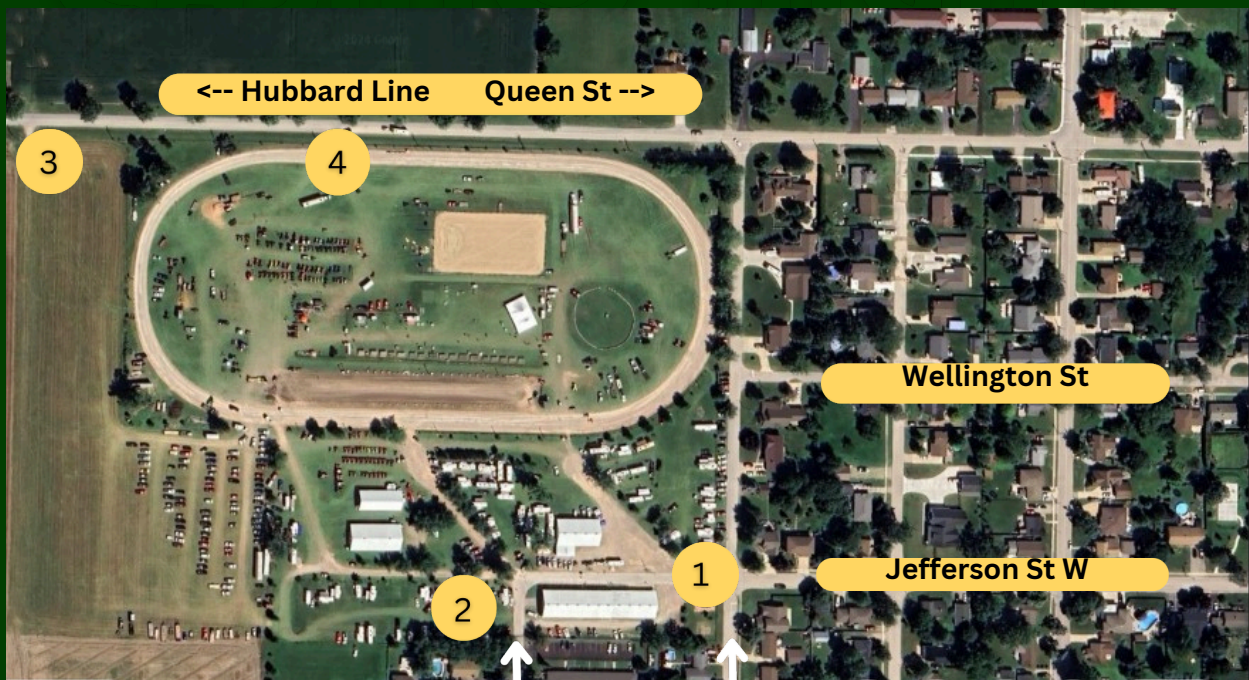

FOREST FAIR GROUNDS

45 JEFFERSON ST W, FOREST, ON

Entrance Gates

- 1 Main Walk-in Entrance
- 2 Eureka St Walk-In / Vendor Entrance
- 3 Hubbard Line - Free Parking Entrance
- 4 Light Horse and Derby Car Entrance

FOREST FAIR GROUNDS

Entrance Gates

- 1 Main Walk-in Entrance
- 2 Eureka St Walk-In / Vendor Entrance
- 3 Hubbard Line - Free Parking Entrance
- 4 Light Horse and Derby Car Entrance