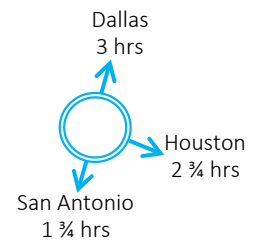

[Google Map](#)

[Apple Map](#)

[Streetmap Node 3849527964](#)

Driving Directions

From IH 35 South:

Take the US-183 North EXIT 240B toward Research Boulevard. Travel north on US-183 for 2 miles and exit at Burnet Road. Take a left (south) under the freeway onto Burnet Road. The five-story building is 1.5 miles down to the right, shortly past Anderson Lane.