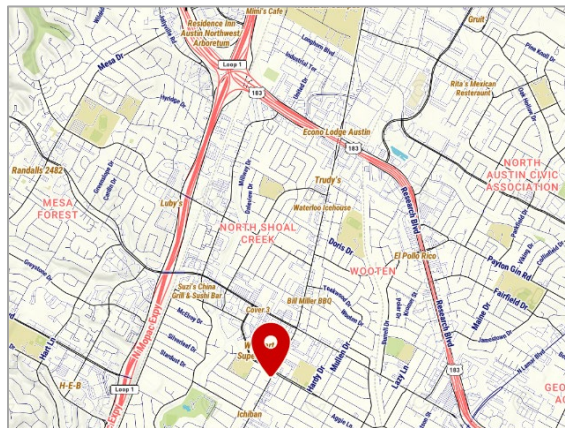

We are on the northwest corner of Burnet Road at Northcross Drive. Our building is the five story Chase Bank Building at the old Northcross Mall. Enter the building through the Office Tower. There is plenty of free parking. The bank is on the second floor. We are on the first.

[Google Map](#)

[Apple Map](#)

[Streetmap Node 3849527964](#)

Driving Directions

From IH 35 South:

Take the US-183 North EXIT 240B toward Research Boulevard. Travel north on US-183 for 2 miles and exit at Burnet Road. Take a left (south) under the freeway onto Burnet Road. The five-story building is 1.5 miles down to the right, shortly past Anderson Lane.

From MOPAC / Loop 1:

Take the Anderson Ln/Spicewood Springs Rd exit.

If coming from the south, turn right onto Anderson Lane. Then right onto Burnet Road after 0.8 miles.

If coming from the north, turn left onto Anderson Lane. Then right onto Burnet Road after 0.8 miles.

The five-story building is 1200 feet to the south, to the right, before the next stop light.

Via MetroBus 3, 5, 19, 323, 324

Via MetroRapid 803

Into Northcross Station bus stop (if northbound, Stop ID 829) (if southbound, Stop ID 5849)