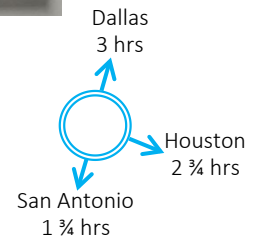

[Google Map](#)

[Apple Map](#)

[Streetmap Node 3864178303](#)

Suite #123 within 9130 Offices

Driving Directions

From 183 North:

Take the US-183 South exit for 360 Loop and head toward Capital of Tx Highway. Turn right on Jollyville Road. Turn left to stay on Jollyville Road. Turn into red brick 3 story building at 9130 Jollyville Road.