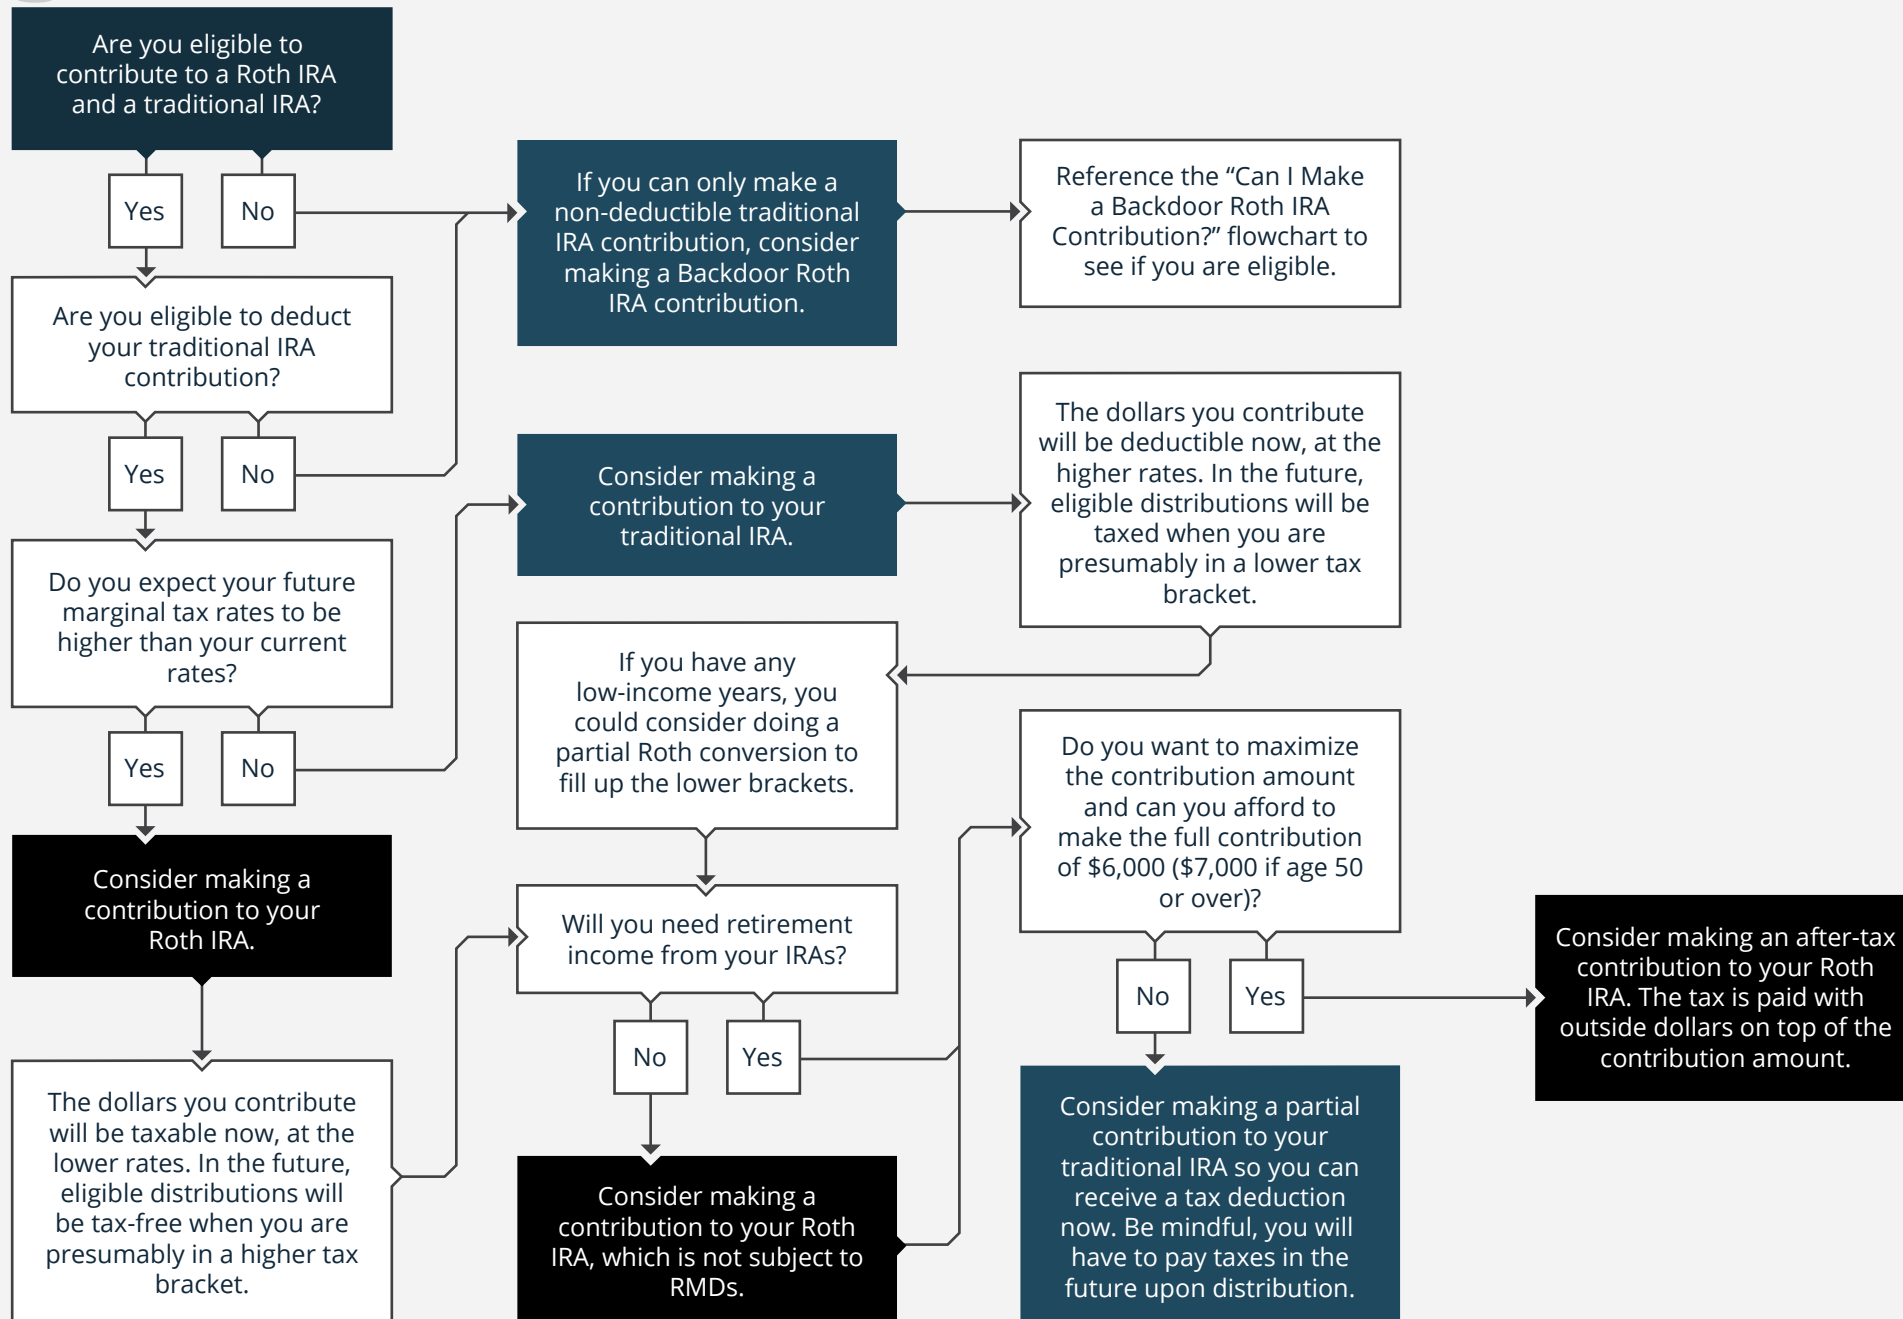

Start Here

**Stephanie Lauritsen, Certified Financial Planner**

1241 Prairie Parkway, Suite 100 West Fargo, ND 58078  
steph@rplanners.com | 701-235-0585 | www.rplanners.com