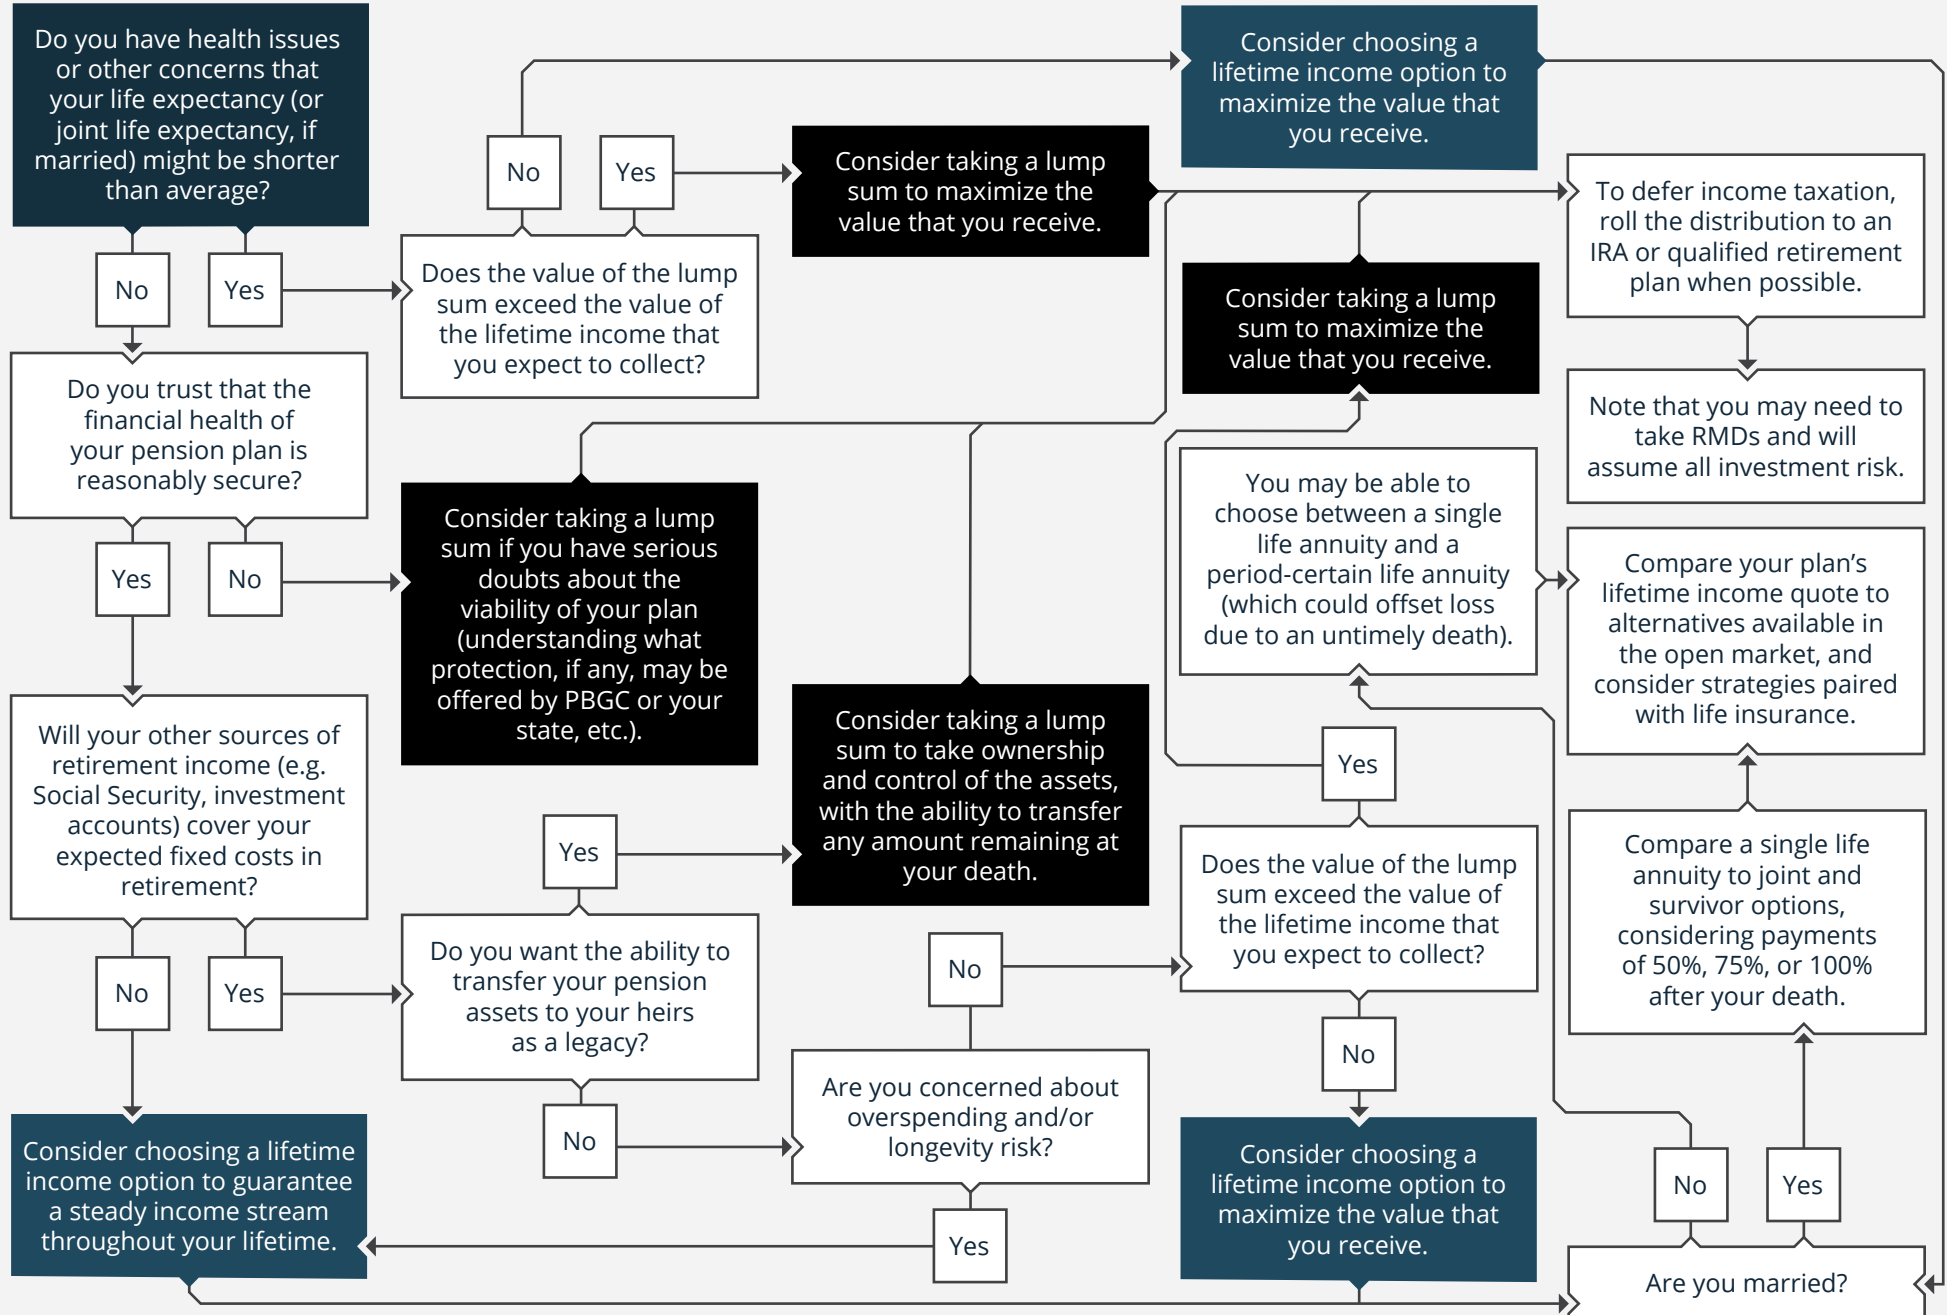

Start Here

Stephanie Lauritsen, Certified Financial Planner

1241 Prairie Parkway, Suite 100 West Fargo, ND 58078
steph@rplanners.com | 701-235-0585 | www.rplanners.com