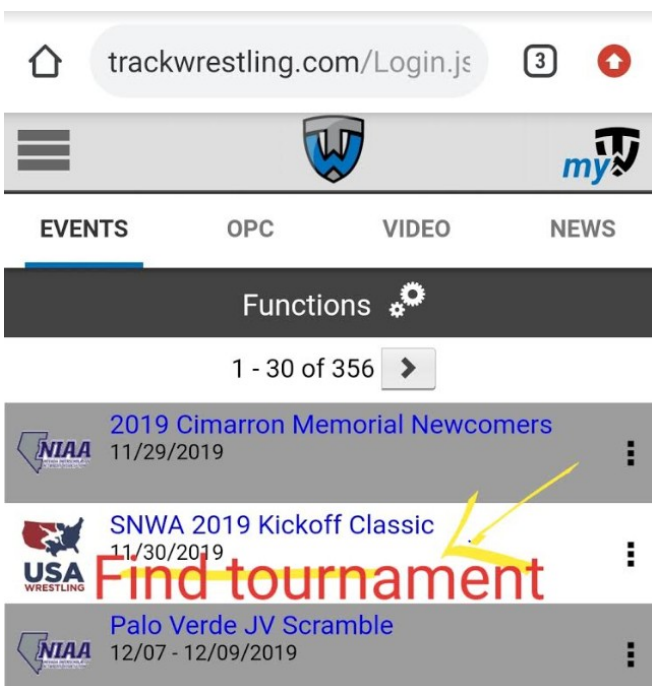

www.trackwrestling.com - to view brackets & mat assignments.

1. To find mat assignment

2. Search by City & State

3. Click on Tournament In Blue

4. Another window Opens up

5. Choose Mat Assignments

6. Choose either Team or Weight Schedule

7. Mat # & Bout # will appear above wrestler name

A screenshot of the event menu for 'Slam Wrestling Club'. A dropdown menu is open, showing a list of bouts. A red box with the text 'to look at bracket' is overlaid on the dropdown. A yellow arrow points to the 'Enter' button. A yellow arrow also points to the 'Mat #' and 'Bout #' columns. The list of bouts is as follows:

8. Drop down to select team name & hit "Enter"

9. If looking up brackets, hit the three dots > brackets

10. Select weight

11. Bracket will show athlete's bracket & who the wrestler will compete against.

SNWA 2019 Kickoff Classic