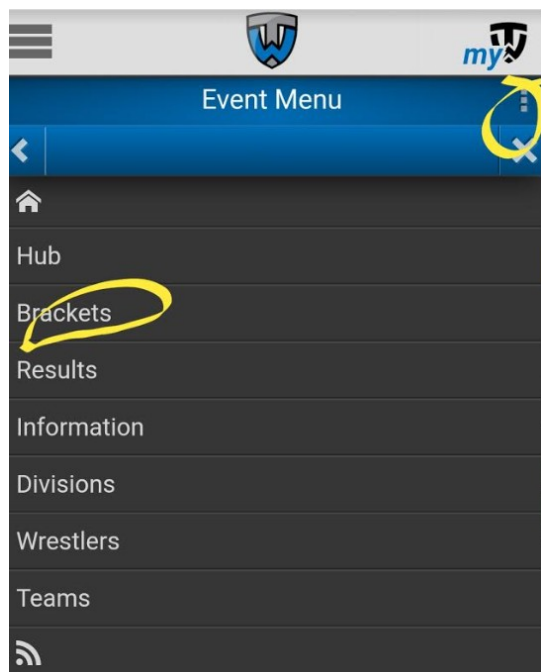

9. If looking up brackets, hit the three dots > brackets