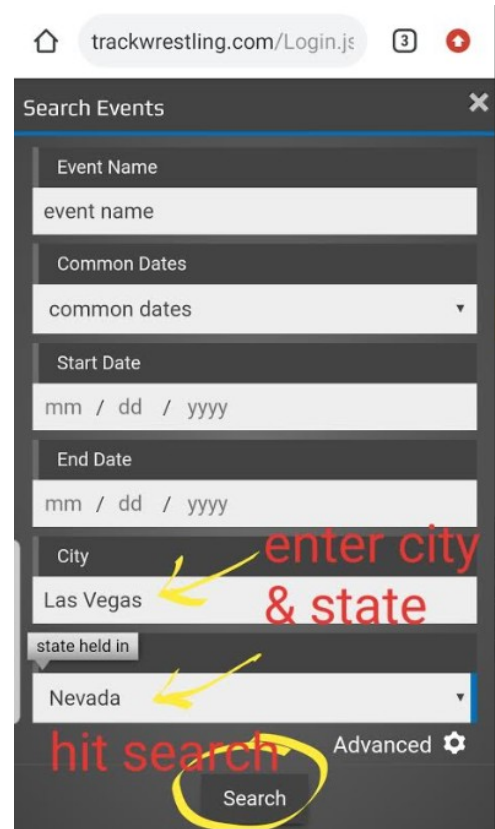

www.trackwrestling.com - to view brackets & mat assignments.

1. To find mat assignment

2. Search by City & State

3. Click on Tournament In Blue

4. Another window Opens up

5. Choose Mat Assignments

6. Choose either Team or Weight Schedule

7. Mat # & Bout # will appear above wrestler name

A screenshot of the event menu for 'Slam Wrestling Club'. A dropdown menu is open, showing a list of bouts. A red box with the text 'to look at bracket' is overlaid on the dropdown. A yellow arrow points to the 'Enter' button. A yellow arrow also points to the 'Mat #' and 'Bout #' columns. The list of bouts is as follows:

8. Drop down to select team name & hit "Enter"

9. If looking up brackets, hit the three dots > brackets

10. Select weight

11. Bracket will show athlete's bracket & who the wrestler will compete against.

SNWA 2019 Kickoff Classic