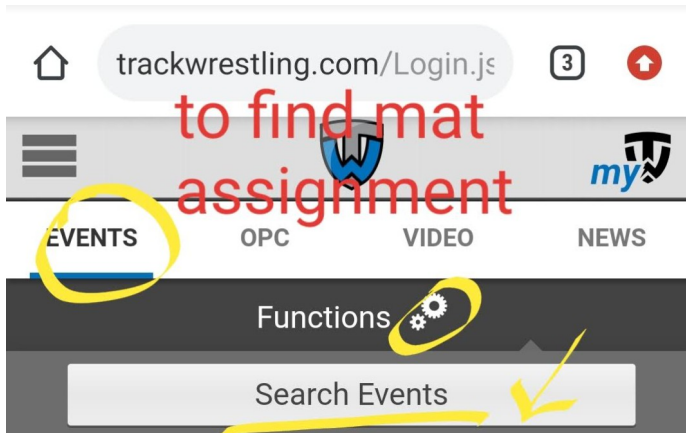

www.trackwrestling.com - to view brackets & mat assignments.

1. To find mat assignment

2. Search by City & State

3. Click on Tournament In Blue

4. Another window Opens up

5. Choose Mat Assignments

6. Choose either Team or Weight Schedule

7. Mat # & Bout # will appear above wrestler name

A screenshot of the event menu for 'Slam Wrestling Club'. A dropdown menu is open, showing a list of bouts. A red box with the text 'to look at bracket' is overlaid on the dropdown. A yellow arrow points to the 'Enter' button. A yellow arrow also points to the 'Mat #' and 'Bout #' columns. The list of bouts is as follows: