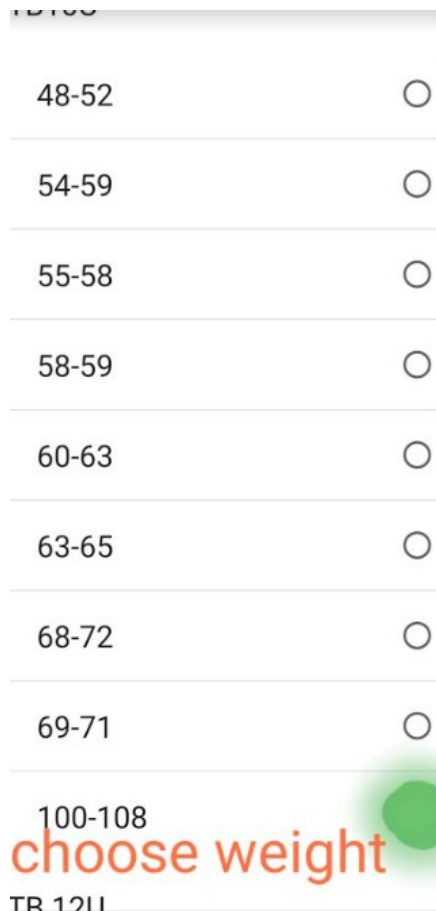

www.trackwrestling.com - to view brackets & mat assignments.

1. To find mat assignment

2. Search by City & State

3. Click on Tournament In Blue

4. Another window Opens up

5. Choose Mat Assignments

6. Choose either Team or Weight Schedule

7. Mat # & Bout # will appear above wrestler name

A screenshot of the event menu for 'Slam Wrestling Club'. A dropdown menu is open, showing a list of bouts. A red box with the text 'to look at bracket' is overlaid on the dropdown. A yellow arrow points to the 'Enter' button. A yellow arrow also points to the 'Mat #' and 'Bout #' columns. The list of bouts is as follows:

BOUT	Wrestler 1 (Weight)	Wrestler 2 (Weight)	Round
2	S. Yoffee (7440)	G. Pacheco (3134)	Round 1
2	F. Soliz (7440)	L. Garcia Alv (7445)	Round 1
2	C. Wolfley (7456)	B. Hanlon (7440)	Champ. Round 1
3	M. Carter (7447)	B. Serrano (7440)	Champ. Round 1
4	J. McCune (7440)	D. Johnson (3136)	Quarterfinal
5	A. Hernandez (7443)	R. McEuen (7440)	Quarterfinal

8. Drop down to select team name & hit "Enter"

9. If looking up brackets, hit the three dots > brackets

10. Select weight

11. Bracket will show athlete's bracket & who the wrestler will compete against.

SNWA 2019 Kickoff Classic