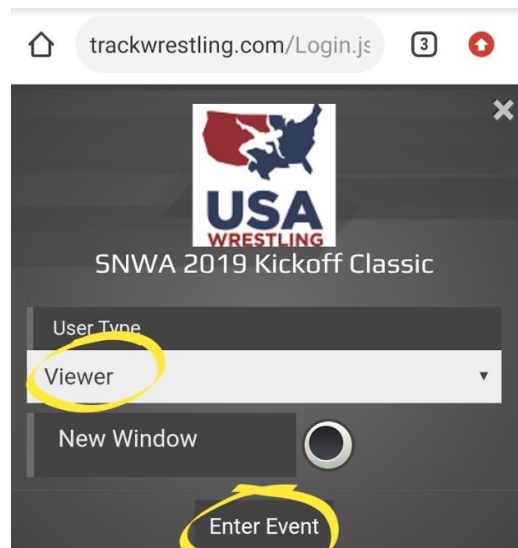

www.trackwrestling.com - to view brackets & mat assignments.

1. To find mat assignment

2. Search by City & State

3. Click on Tournament In Blue

4. Another window Opens up

5. Choose Mat Assignments

6. Choose either Team or Weight Schedule

7. Mat # & Bout # will appear above wrestler name

A screenshot of the event menu for 'Slam Wrestling Club'. A dropdown menu is open, showing a list of bouts. A red box with the text 'to look at bracket' is overlaid on the dropdown. A yellow arrow points to the 'Enter' button. A yellow arrow also points to the 'Mat #' and 'Bout #' columns. The list of bouts is as follows: