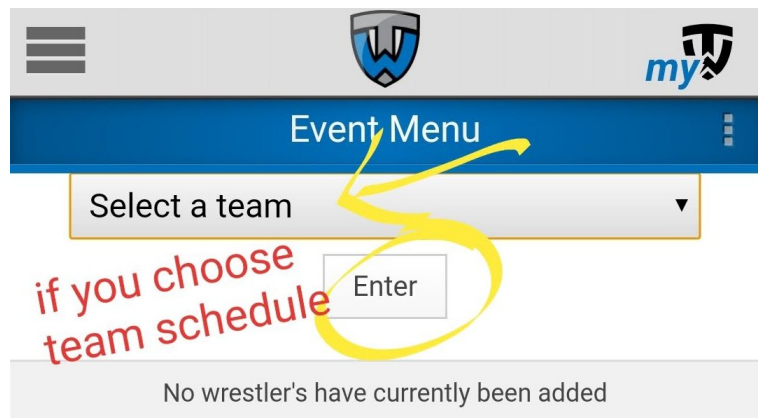

8. Drop down to select team name & hit "Enter"