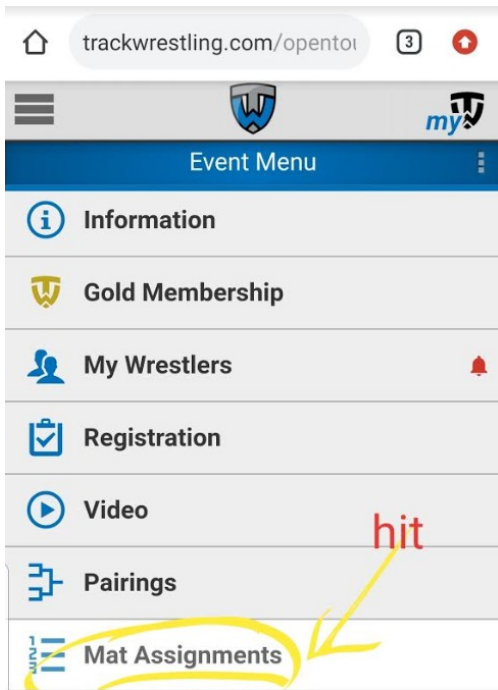

www.trackwrestling.com - to view brackets & mat assignments.

1. To find mat assignment

2. Search by City & State

3. Click on Tournament In Blue

4. Another window Opens up

5. Choose Mat Assignments

6. Choose either Team or Weight Schedule

7. Mat # & Bout # will appear above wrestler name

A screenshot of the event menu for 'Slam Wrestling Club'. A dropdown menu is open, showing a list of bouts. A red box with the text 'to look at bracket' is overlaid on the dropdown. A yellow arrow points to the 'Enter' button. A yellow arrow also points to the 'Mat #' and 'Bout #' columns. The list of bouts is as follows: