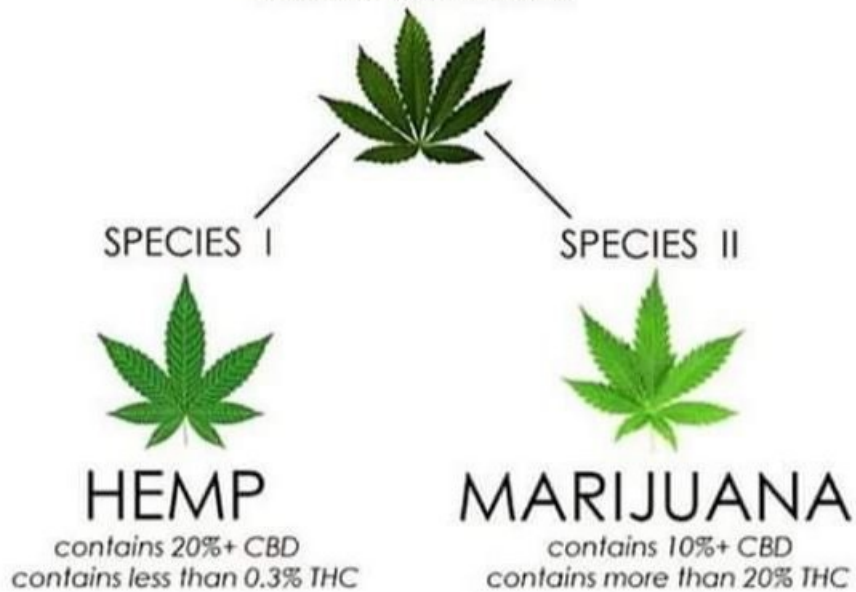

The Confusion

CANNABIS
HAS TWO SPECIES

Species I is a Hemp extract with all the cannabinoids except for THC, which means it has all the beneficial properties of cannabis without the HIGH!