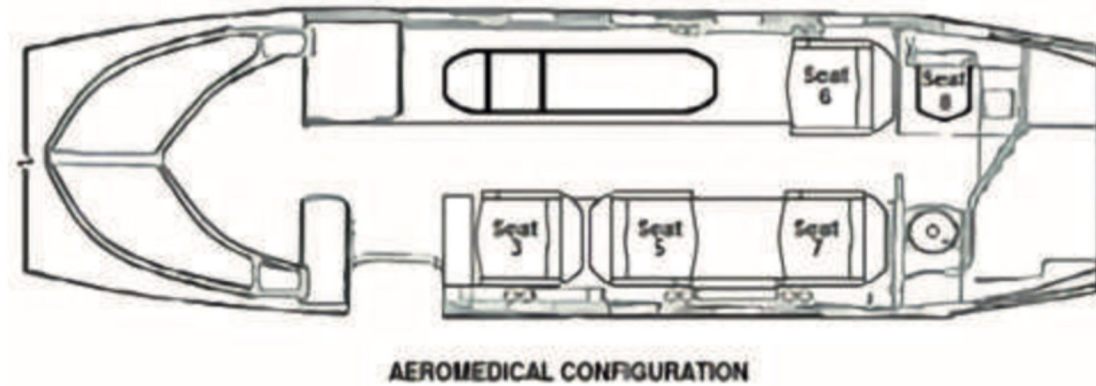

VH-AND

Bombardier Learjet 60

Specification

Base: Seletar, Singapore

Year of Manufacture: 2005

No. of Companions: 2

Maximum Altitude: 51,000ft

Cruising Speed: Mach 0.76

Satellite Phone: Yes

Crew: 2 Flight Crew, 1 Doctor, 1 ICU Nurse

Travel Journey

- Singapore - Perth: 5 Hrs 20 mins
- Singapore - Okinawa: 5 Hrs 15 mins
- Singapore - Delhi: 5 Hrs 30 mins
- Singapore - Shanghai: 5 Hrs 25 mins