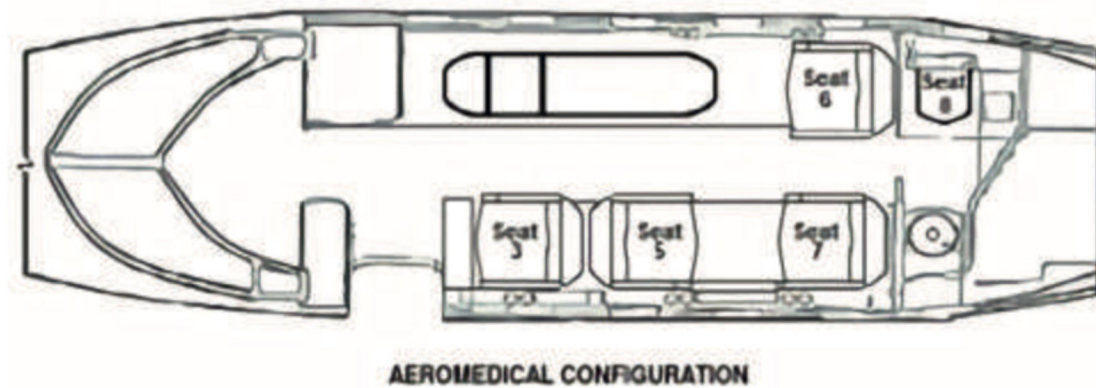

VH-OLJ

Bombardier Learjet 60

Specification

Base: Seletar, Singapore

Year of Manufacture: 2001

No. of Companions: 2

Maximum Altitude: 51,000ft

Cruising Speed: Mach 0.76

Satellite Phone: Yes

Crew: 2 Flight Crew, 1 Doctor, 1 ICU Nurse

Travel Journey

- Singapore - Perth: 5 Hrs 20 mins
- Singapore - Okinawa: 5 Hrs 15 mins
- Singapore - Delhi: 5 Hrs 30 mins
- Singapore - Shanghai: 5 Hrs 25 mins