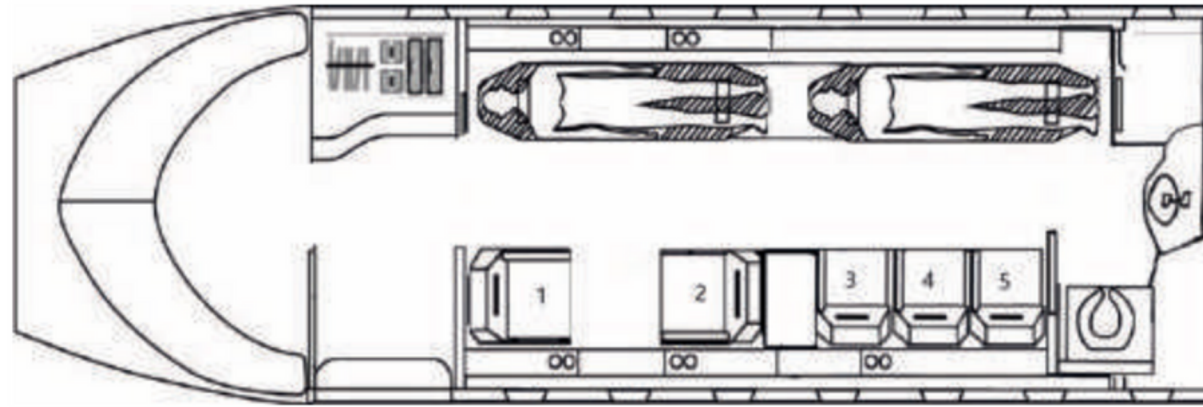

VH-RIO

Raytheon Hawker 800 XP

Specification

Base: Seletar, Singapore

Year of Manufacture: 2002

No. of Companions: 2

Maximum Altitude: 41,000ft

Cruising Speed: Mach 0.75