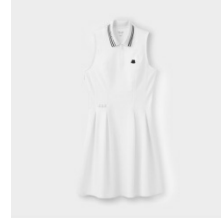

TILLEY

DRESSES

WOMENS TECH SCUBA DRESS

Style #: W06DR6041
Season: SS24
Wholesale: $120.00
M.S.R.P.: $240.00
Sizes: XS - XL
Color: White

WOMENS TECH SCUBA DRESS

Style #: W06DR6041
Season: SS24
Wholesale: $120.00
M.S.R.P.: $240.00
Sizes: XS - XL
Color: Navy

WOMENS POLO DRESS

Style #: W05DR6010
Season: CORE
Wholesale: $145.00
M.S.R.P.: $290.00
Sizes: XS - XL
Color: Black

WOMENS POLO DRESS

Style #: W05DR6010
Season: CORE
Wholesale: $145.00
M.S.R.P.: $290.00
Sizes: XS - XL
Color: Pink

WOMENS POLO DRESS

Style #: W05DR6010
Season: CORE
Wholesale: $145.00
M.S.R.P.: $290.00
Sizes: XS - XL
Color: White

WOMENS POLO DRESS

Style #: W06DR6010
Season: SS24
Wholesale: $145.00
M.S.R.P.: $290.00
Sizes: XS - XL
Color: White/White