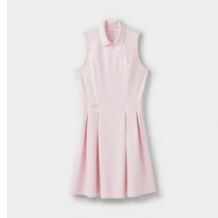

TILLEY

DRESSES

WOMENS TECH SCUBA DRESS

Style #: W06DR6041
Season: SS24
Wholesale: $120.00
M.S.R.P.: $240.00
Sizes: XS - XL
Color: White

WOMENS TECH SCUBA DRESS

Style #: W06DR6041
Season: SS24
Wholesale: $120.00
M.S.R.P.: $240.00
Sizes: XS - XL
Color: Navy

WOMENS POLO DRESS

Style #: W05DR6010
Season: CORE
Wholesale: $145.00
M.S.R.P.: $290.00
Sizes: XS - XL
Color: Black

WOMENS POLO DRESS

Style #: W05DR6010
Season: CORE
Wholesale: $145.00
M.S.R.P.: $290.00
Sizes: XS - XL
Color: Pink

WOMENS POLO DRESS

Style #: W05DR6010
Season: CORE
Wholesale: $145.00
M.S.R.P.: $290.00
Sizes: XS - XL
Color: White

WOMENS POLO DRESS

Style #: W06DR6010
Season: SS24
Wholesale: $145.00
M.S.R.P.: $290.00
Sizes: XS - XL
Color: White/White