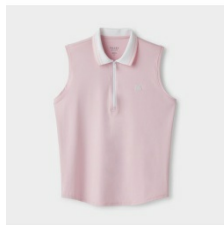

WOMENS SLEEVELESS POLO

Style #: W05KT2041
Season: CORE
Wholesale: $45.00
M.S.R.P.: $90.00
Sizes: XS - XL
Color: Pink