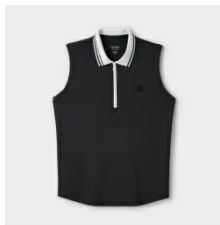

WOMENS SLEEVELESS POLO

Style #: W05KT2041
Season: CORE
Wholesale: $45.00
M.S.R.P.: $90.00
Sizes: XS - XL
Color: Black