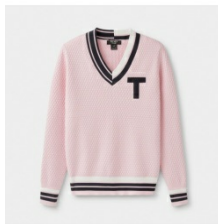

WOMENS GOLF V SWEATER

Style #: W05SW2005
Season: CORE
Wholesale: $95.00
M.S.R.P.: $190.00
Sizes: XS - XL
Color: Pink