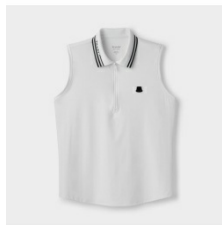

TILLEY

POLOS - TECHNICAL

WOMENS SLEEVELESS POLO

Style #: W05KT2041
Season: CORE
Wholesale: $45.00
M.S.R.P.: $90.00
Sizes: XS - XL
Color: White