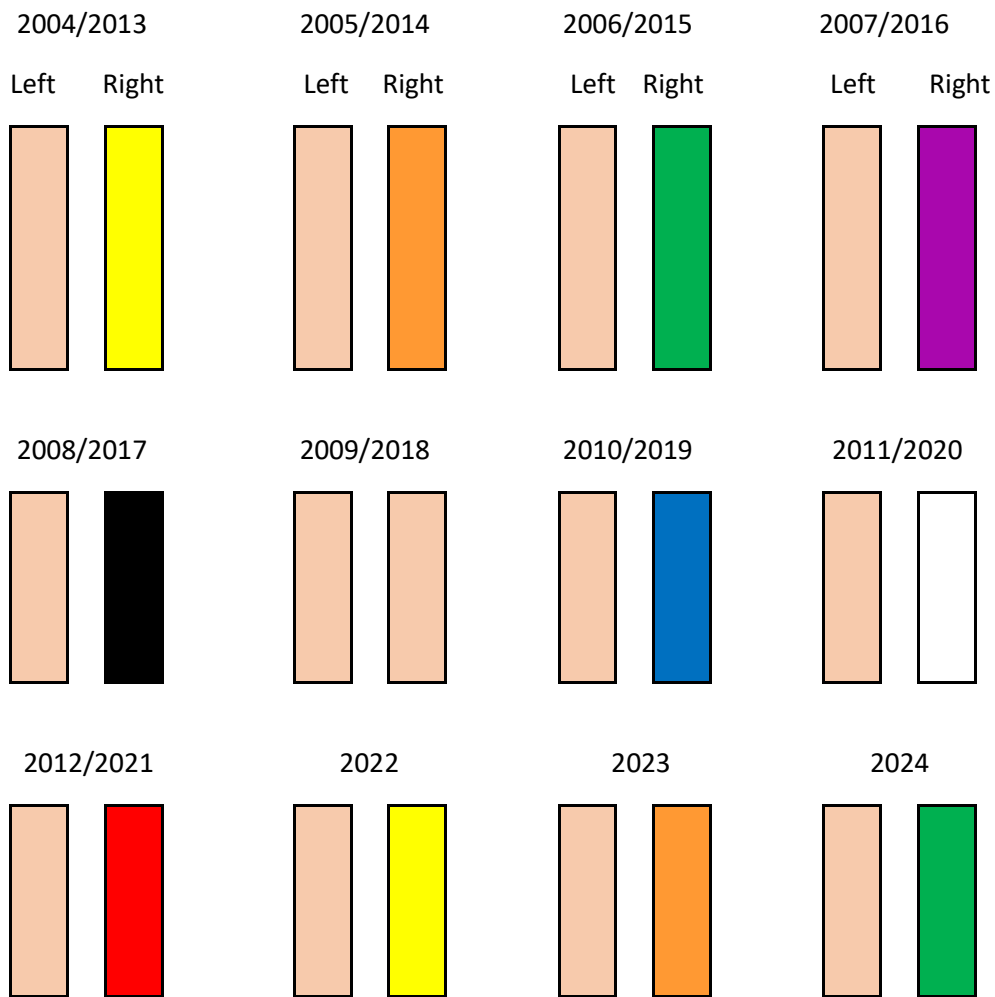

Wing tag colour chart

The left wing tag denotes the region: Pink for the north east of England

The right wing tag denotes the year of fledging

Left wing tag colours for other UK regions and Northern Ireland

Chilterns Yellow**; East Midlands.....White;

Yorkshire.....Orange; Central WalesBlack;

Mid Scotland Red; North Scotland Blue;

Dumfries & Galloway....Green; AberdeenPurple;

CumbriaOrange

Northern IrelandChocolate Brown.

** includes Southern Counties