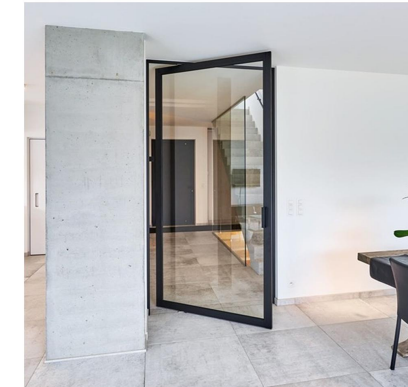

Specification

- Frame Material: 6063-T5 Aluminum
- Alu-Thickness: 1.8,2.0,2.5mm
- Glass Type: Single/double, tempered
- Glass Thickness: 5,6,8,10mm
- Accessories: Included
- Finish: Powder coated