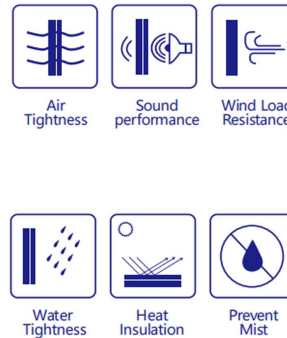

Specification

- Frame Material: 6063-T5 Aluminum
- Alu-Thickness: 1.4/1.6/1.8mm
- Glass Type: Single/double, tempered
- Glass Thickness: 5,6,8,10mm
- Accessories: Included
- Finish: Powder coated