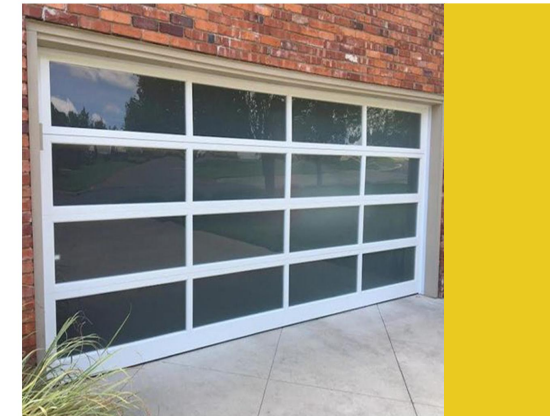

1. **Garage door**
1. Superior Weather Resistance
  2. Increased Energy Efficiency
  3. Excellent Security
  4. Enhanced Looks