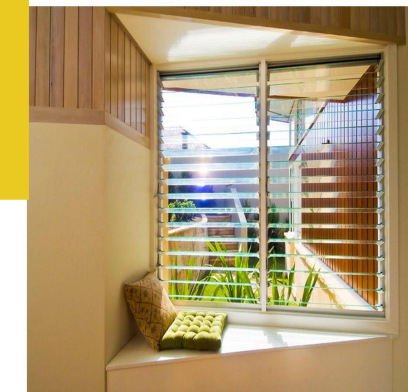

Sound performance

Wind Load Resistance

Water Tightness

Heat Insulation

Prevent Mist

• Skylight window, Is not only environmental , but also easy to beused.  
 • In the meantime, power sunroof of sunshine room can facilitate room  
 • of independent double entry and conjoined double entry structure to increase  
 • usable floor area.