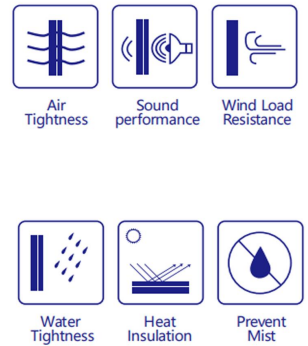

Specification

- Frame Material: 6063-T5 Aluminum
- Alu-Thickness: 1.4/1.6/1.8mm
- Glass Type: Single/double, tempered
- Glass Thickness: 5,6,8,10mm
- Accessories: Included
- Finish: Powder coated