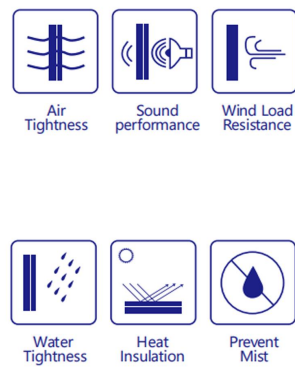

- Advantages
- Thermal insulation
  - Heat insulation
  - Noise reduction
  - Sound insulation
  - Fire and flame retardant

**Specification**

- Frame Material: 6063-T5 Aluminum
- Alu-Thickness: 1.4/1.6/1.8mm
- Glass Type: Single/double, tempered
- Glass Thickness: 5,6,8,10mm
- Accessories: Included
- Finish: Powder coated

**Casement window** makes an air circulation between the room and nature for indoor air fresh, while excluding the possibility of rain into the room. Pure and fresh air creates comfortable living environment for people undoubtedly. The linkage hardware and lever handle around the window sash can be operated all sorts of functions indoor . Because the window sash is totally fixed on the window frame all-around when closing, so its safety and anti-theft performance are very good.