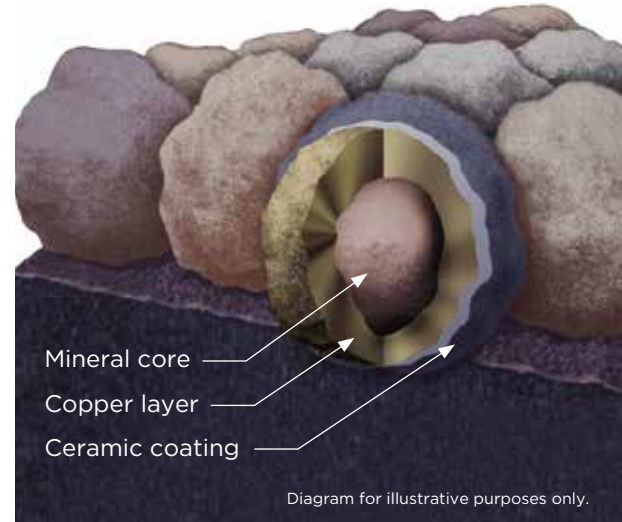

Technology that protects the beauty of your roof and strengthens its performance.

StreakFighter®

Algae Resistance

THE ULTIMATE IN STAIN PROTECTION.

Those streaks you see on other roofs in your neighborhood? That's algae, and it's a common eyesore on roofing throughout North America. CertainTeed's StreakFighter technology uses the power of science to repel algae before it can take hold and spread. StreakFighter's granular blend includes naturally algae-resistant copper, helping your roof maintain its curb appeal and look beautiful for years to come.

Granule with StreakFighter Technology

Diagram for illustrative purposes only.

Introducing...

ClimateFlex®

All-Weather Application

Outstanding durability. Featuring the latest advances in polymer science, CertainTeed's **ClimateFlex** technology works at a molecular level to make shingles strong and pliable. The rubber-like qualities of the **ClimateFlex** asphalt formula provides each shingle with improved hail resistance, cold-weather flexibility, and granule adhesion.

POLYMER-BLENDED ASPHALT

Deeper-embedded granules with greater adhesion vs. standard asphalt, helping prevent UV damage

ENHANCED PROTECTION

Highest industry-rated impact protection against hail & other weather-related impacts