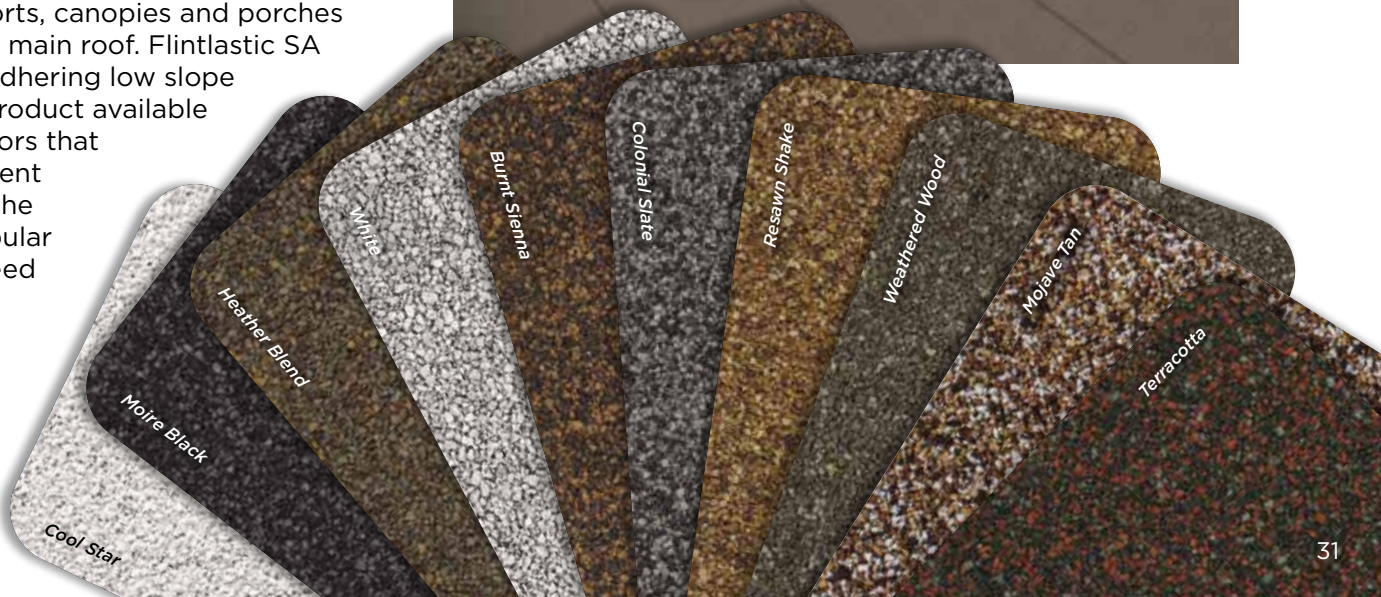

# The ColorView® Visualizer: Design your Dream Home with the Click of a Mouse

CertainTeed created the ColorView tool to help homeowners bring their creative vision to reality.

Just look through a photo library of homes to choose one that looks most like your own. Then click on the roof to easily switch designs and see what CertainTeed product looks best. You can choose from hundreds of different roofing design and color combinations, and even add roof accents in different colors. All before anyone raises a hammer.

Want to visualize different roofing styles on your own home? You can upload photos to ColorView and have them digitally masked by one of our design professionals, or use DIY mode to upload and mask your own photos.

# Color Companion Products for Flat Roof Areas

With CertainTeed Flintlastic® SA, you can coordinate flat roof areas like carports, canopies and porches with your main roof. Flintlastic SA is a self-adhering low slope roofing product available in ten colors that complement some of the most popular CertainTeed shingles.