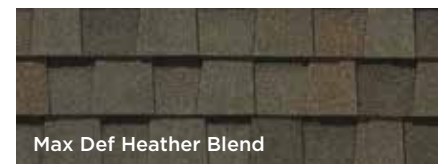

Landmark Pro, shown in Max Def Moire Black

COLOR AVAILABILITY

Max Def Burnt Sienna

Max Def Colonial Slate

Max Def Georgetown Gray

Max Def Heather Blend

Max Def Moire Black

Max Def Resawn Shake

Max Def Weathered Wood

Max Def Red Oak

LANDMARK® PRO

- Two-piece laminated fiberglass-based construction
- Classic shades and dimensional appearance of natural wood or slate
- Lifetime limited transferable warranty - residential*
- 50-year limited transferable warranty - group-owned or commercial*
- 15-year **StreakFighter**® algae-resistance warranty
- **NailTrak**® extra-wide nailing area for accurate installation
- 10-year SureStart™ protection
- 15-year 110 mph wind-resistance warranty
- Wind warranty upgrade to 130 mph available. CertainTeed starter and CertainTeed hip and ridge required
- CertainTeed Starter and hip and ridge accessory available (see details in back of brochure)