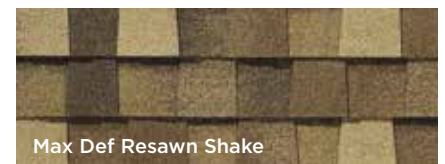

Landmark Pro, shown in Max Def Moire Black

COLOR AVAILABILITY

Max Def Burnt Sienna

Max Def Colonial Slate

Max Def Georgetown Gray

Max Def Heather Blend

Max Def Moire Black

Max Def Resawn Shake

Max Def Weathered Wood

Max Def Red Oak

LANDMARK® PRO

- Two-piece laminated fiberglass-based construction
- Classic shades and dimensional appearance of natural wood or slate
- Lifetime limited transferable warranty - residential*
- 50-year limited transferable warranty - group-owned or commercial*
- 15-year **StreakFighter**® algae-resistance warranty
- **NailTrak**® extra-wide nailing area for accurate installation
- 10-year SureStart™ protection
- 15-year 110 mph wind-resistance warranty
- Wind warranty upgrade to 130 mph available. CertainTeed starter and CertainTeed hip and ridge required
- CertainTeed Starter and hip and ridge accessory available (see details in back of brochure)