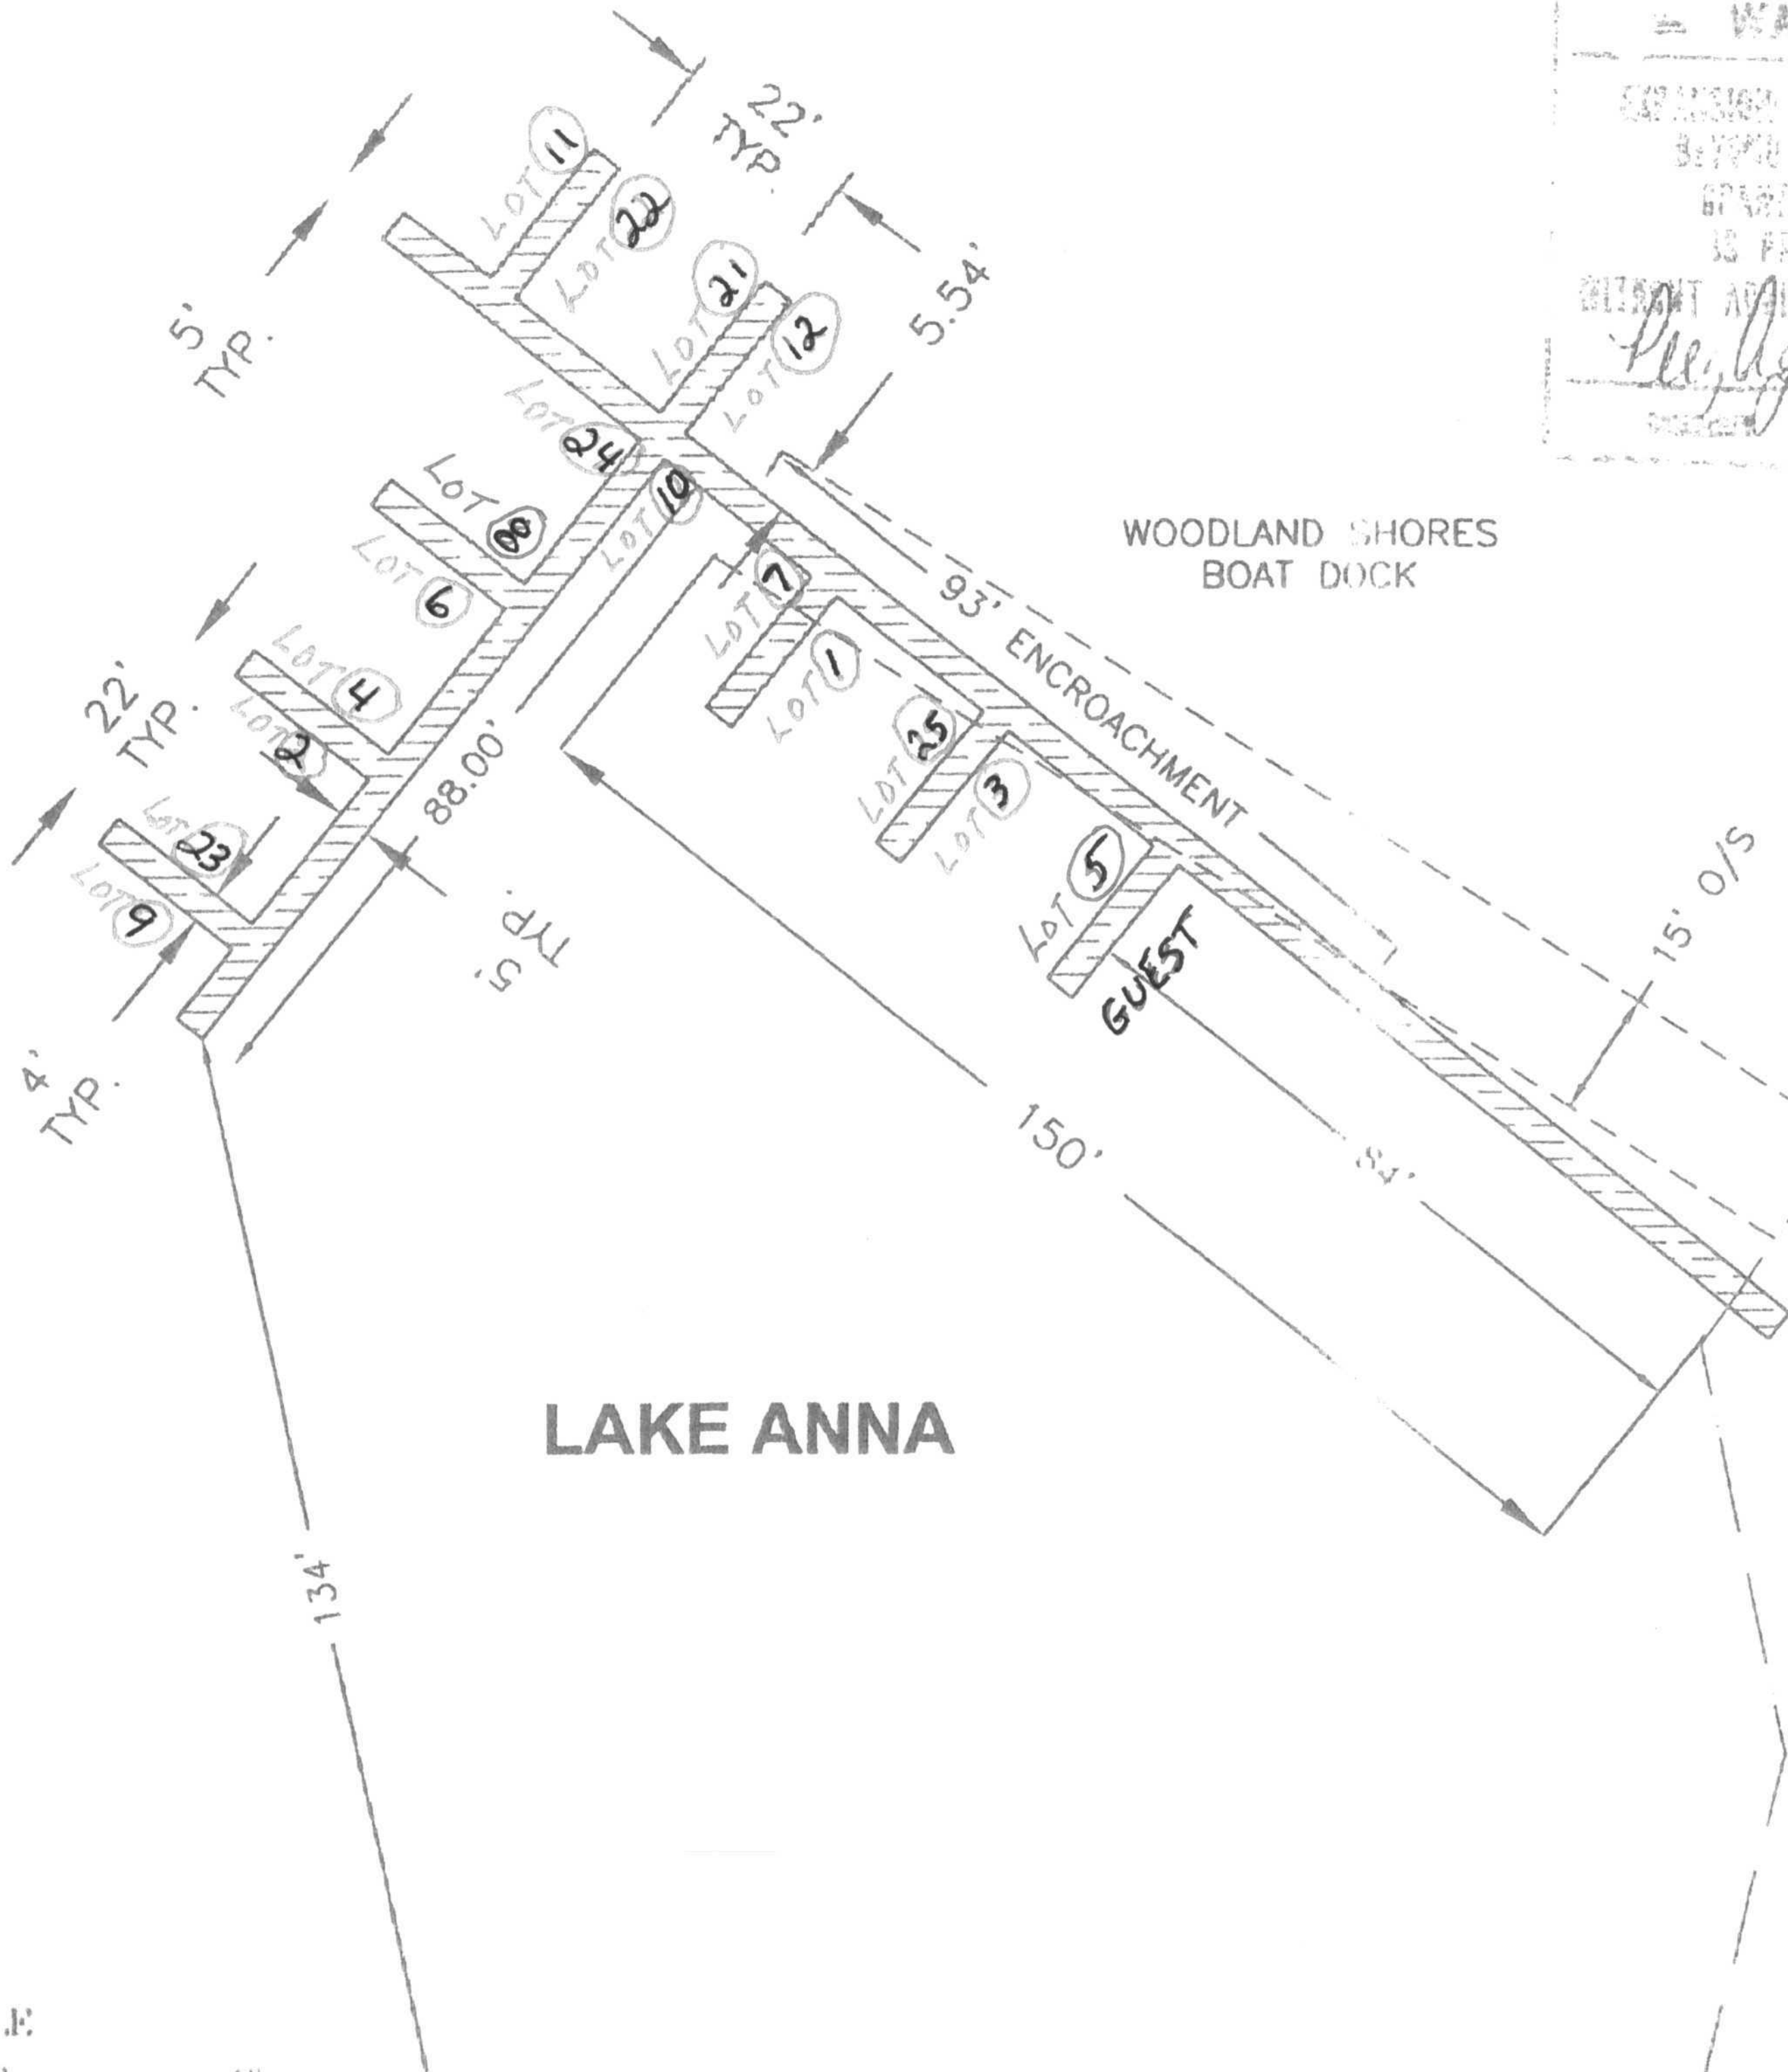

GPS

WARNING

EXPANSION OF STRUCTURES
BEYOND PERMITS
GRANTED HEREIN
IS PROHIBITED
WITHOUT ADDITIONAL APPROVAL

Pls. Agell 11-17-10

WOODLAND SHORES
BOAT DOCK

LAKE ANNA

EDGE OF WATER

SHORE LINE
EXTENSION

COMMON AREA

SH
EXT

GRAPHIC SCALE

SHORE LINE