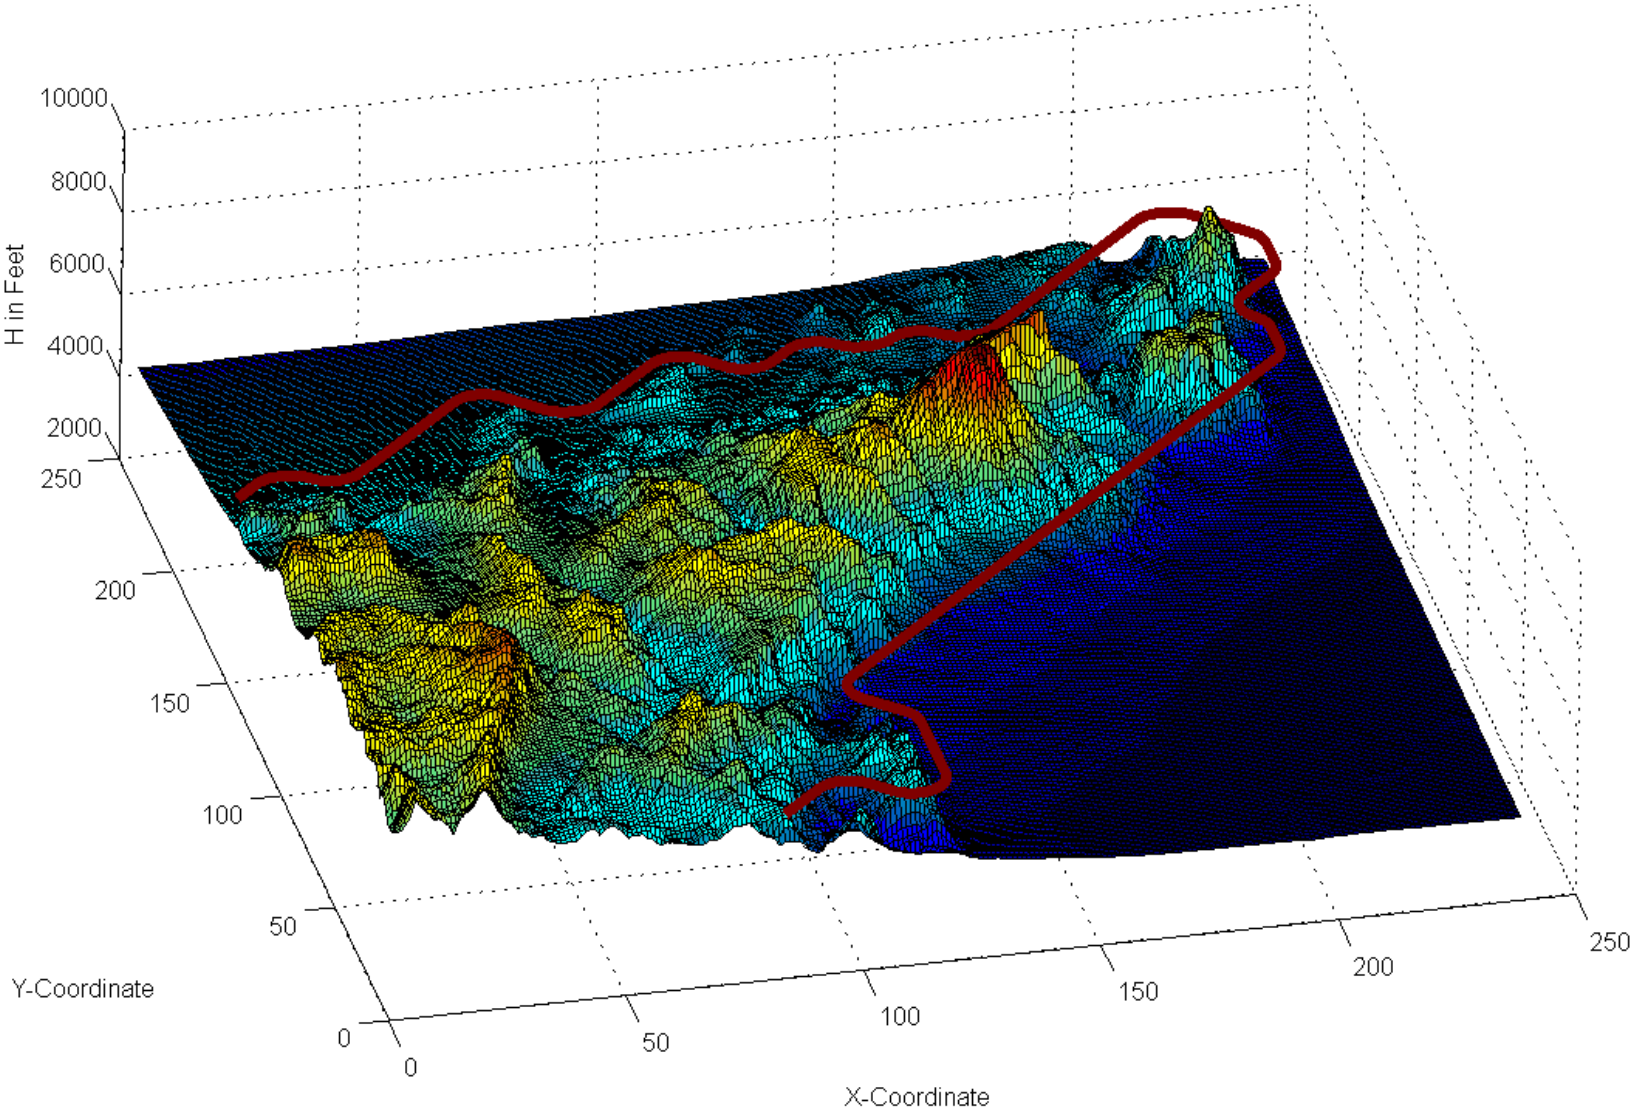

Path Planner Algorithm - FP at 6000 Feet

Path Planner Algorithm - FP at 7000 Feet