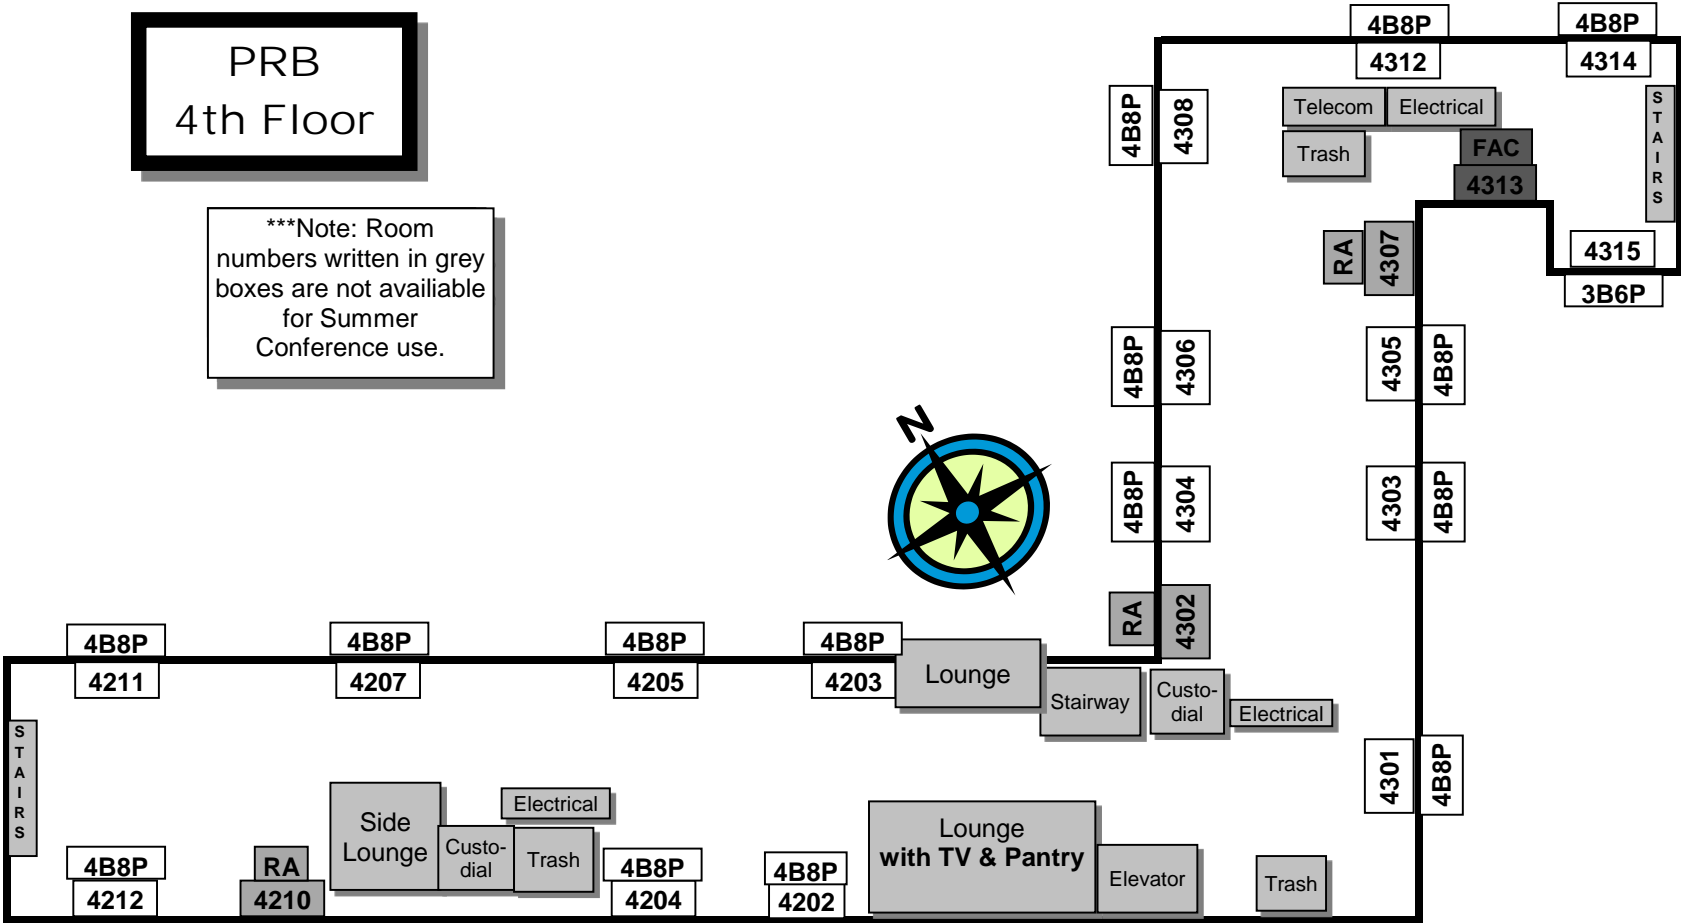

**PRB
1st Floor**

***Note: Room numbers written in the dark grey boxes are not available for Summer Conference use.

8 - 4B8P total 64 spaces

**PRB
2nd Floor**

***Note: Room numbers written in grey boxes are not available for Summer Conference use.

15 - 4B8P total 120 spaces

**PRB
3rd Floor**

***Note: Room numbers written in grey boxes are not available for Summer Conference use.

16 - 2B4P total 128 spaces

**PRB
4th Floor**

***Note: Room numbers written in grey boxes are not available for Summer Conference use.

15 - 4B8P	total 120 spaces
1 - 3B6P	total 6 spaces