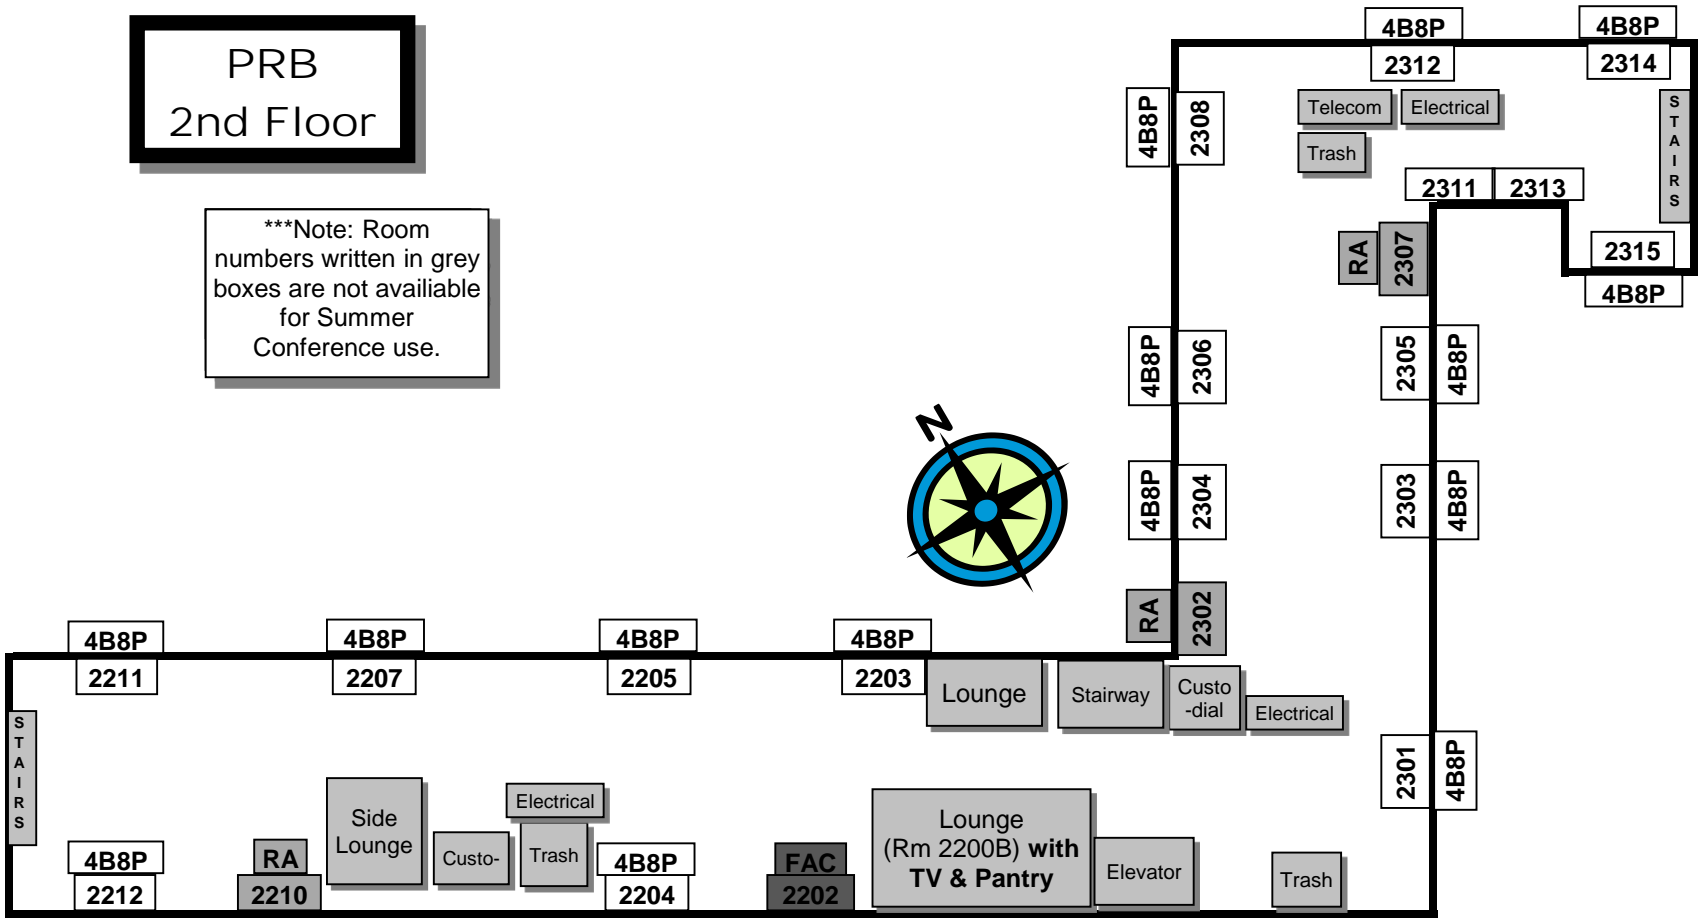

**PRB
1st Floor**

***Note: Room numbers written in the dark grey boxes are not available for Summer Conference use.

8 - 4B8P total 64 spaces

**PRB
2nd Floor**

***Note: Room numbers written in grey boxes are not available for Summer Conference use.

15 - 4B8P total 120 spaces

**PRB
3rd Floor**

***Note: Room numbers written in grey boxes are not available for Summer Conference use.

16 - 2B4P total 128 spaces

**PRB
4th Floor**

***Note: Room numbers written in grey boxes are not available for Summer Conference use.

15 - 4B8P	total 120 spaces
1 - 3B6P	total 6 spaces