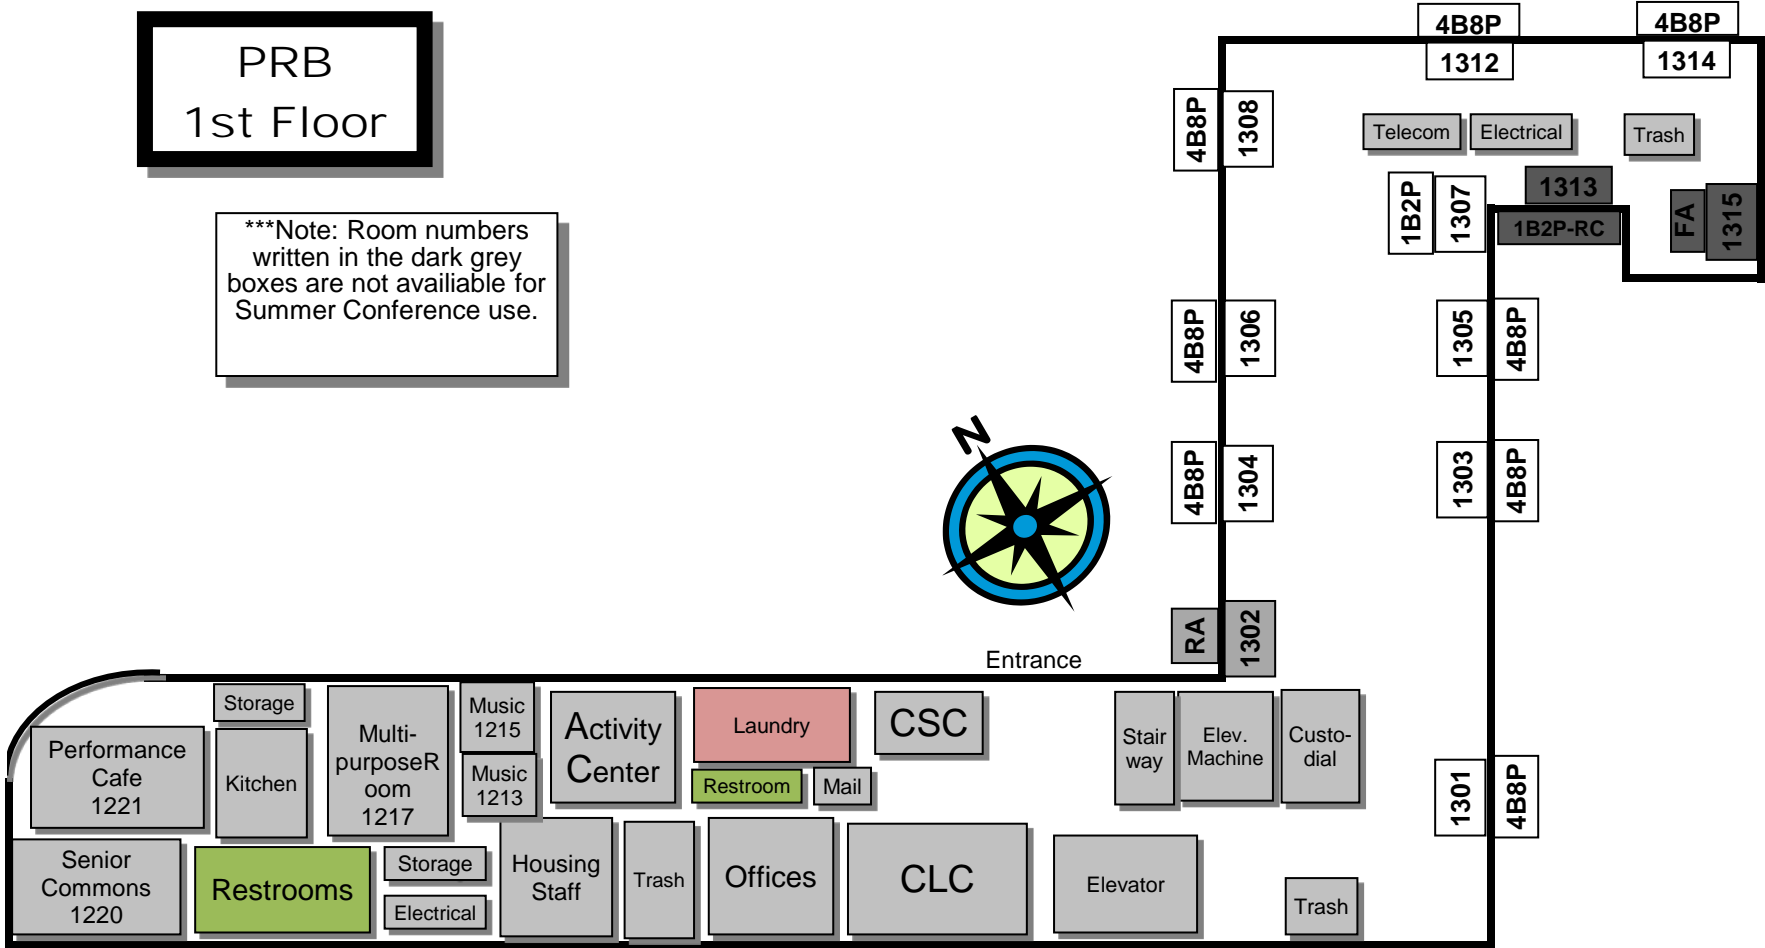

**PRB
1st Floor**

***Note: Room numbers written in the dark grey boxes are not available for Summer Conference use.

8 - 4B8P total 64 spaces

**PRB
2nd Floor**

***Note: Room numbers written in grey boxes are not available for Summer Conference use.

15 - 4B8P total 120 spaces

**PRB
3rd Floor**

***Note: Room numbers written in grey boxes are not available for Summer Conference use.

16 - 2B4P total 128 spaces

**PRB
4th Floor**

***Note: Room numbers written in grey boxes are not available for Summer Conference use.

15 - 4B8P	total 120 spaces
1 - 3B6P	total 6 spaces