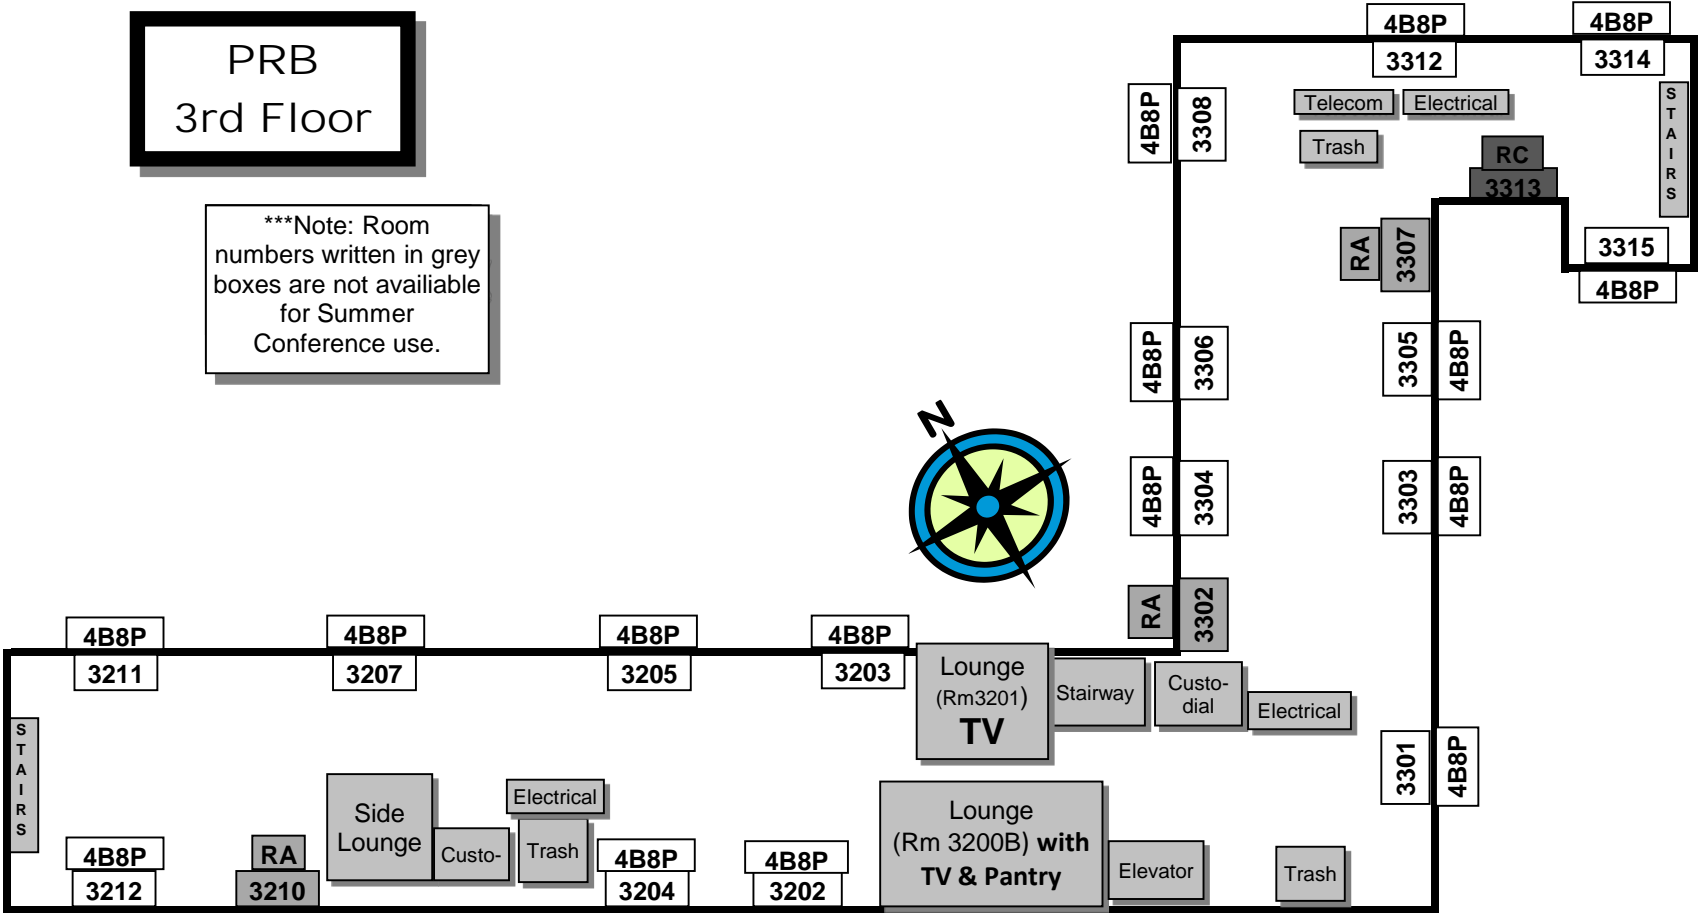

**PRB
1st Floor**

***Note: Room numbers written in the dark grey boxes are not available for Summer Conference use.

8 - 4B8P total 64 spaces

**PRB
2nd Floor**

***Note: Room numbers written in grey boxes are not available for Summer Conference use.

15 - 4B8P total 120 spaces

**PRB
3rd Floor**

***Note: Room numbers written in grey boxes are not available for Summer Conference use.

16 - 2B4P total 128 spaces

**PRB
4th Floor**

***Note: Room numbers written in grey boxes are not available for Summer Conference use.

15 - 4B8P	total 120 spaces
1 - 3B6P	total 6 spaces