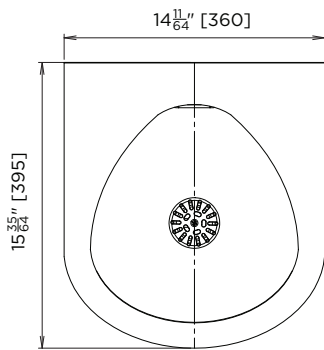

## US-UR

STANDARD MODEL

**Suggested Mounting Heights:**

Dimension from finished floor to front edge/rim of urinal

Adults - 610 mm

Juniors - 510 mm

NB: Heights are suggestions only, subject to suitability of users for each individual project.

MODEL US-UR Plan

MODEL US-UR Front Elevation

Internal waste connection can be accessed through a void in the underside of the urinal body ≈ 110mm x 200mm.

MODEL US-UR Rear Elevation

MODEL US-UR Section

**When specifying this product please include:**