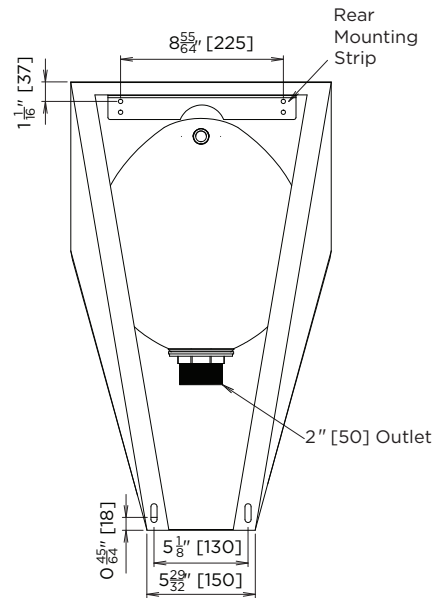

## US-UR

STANDARD MODEL

**Suggested Mounting Heights:**

Dimension from finished floor to front edge/rim of urinal

Adults - 610 mm

Juniors - 510 mm

NB: Heights are suggestions only, subject to suitability of users for each individual project.

MODEL US-UR Plan

MODEL US-UR Front Elevation

Internal waste connection can be accessed through a void in the underside of the urinal body ≈ 110mm x 200mm.

MODEL US-UR Rear Elevation

MODEL US-UR Section

**When specifying this product please include:**

- Product Name and Code
- Product Dimensions
- Product Features