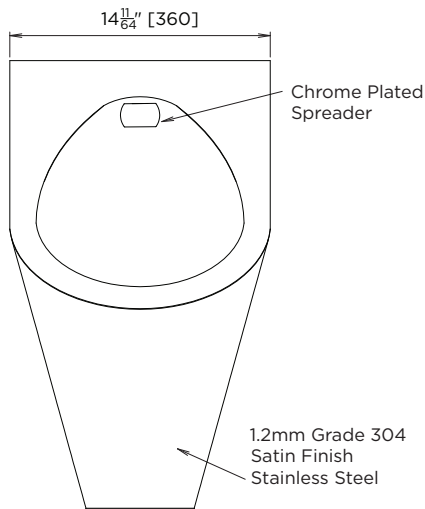

## US-UR

STANDARD MODEL

**Suggested Mounting Heights:**

Dimension from finished floor to front edge/rim of urinal

Adults - 610 mm

Juniors - 510 mm

NB: Heights are suggestions only, subject to suitability of users for each individual project.

MODEL US-UR Plan

MODEL US-UR Front Elevation

Internal waste connection can be accessed through a void in the underside of the urinal body ≈ 110mm x 200mm.

MODEL US-UR Rear Elevation

MODEL US-UR Section

**When specifying this product please include:**

- Product Name and Code
- Product Dimensions
- Product Features