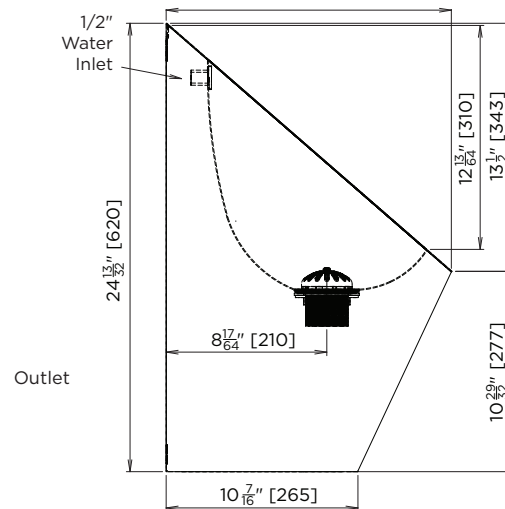

## US-UR

STANDARD MODEL

**Suggested Mounting Heights:**

Dimension from finished floor to front edge/rim of urinal

Adults - 610 mm

Juniors - 510 mm

NB: Heights are suggestions only, subject to suitability of users for each individual project.

MODEL US-UR Plan

MODEL US-UR Front Elevation

Internal waste connection can be accessed through a void in the underside of the urinal body ≈ 110mm x 200mm.

MODEL US-UR Rear Elevation

MODEL US-UR Section

**When specifying this product please include:**

- Product Name and Code
- Product Dimensions
- Product Features