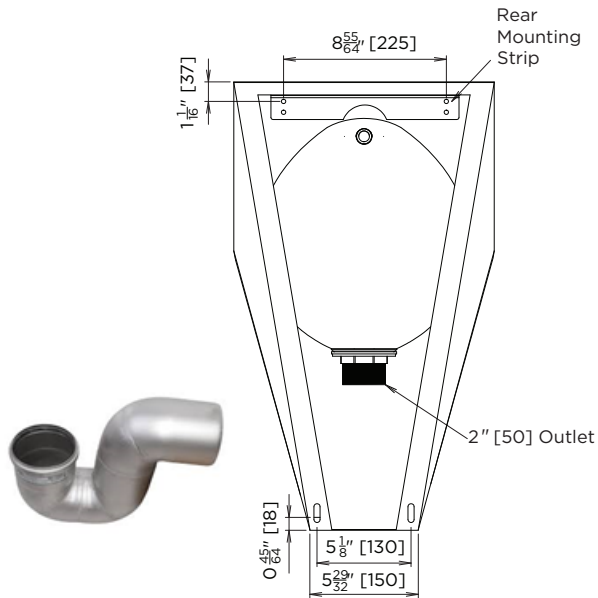

about

The WICKETTS-BRITEX BACK SUPPLY URINAL is perfectly suited to areas requiring optimal resistance to vandalism such as public toilets, night clubs, pubs and sports pavilions. Supplied with a concealed rear inlet and incorporating a stylish appearance the Regal is also a fine addition to a bathroom that requires high quality, modern looking sanitary fixtures.

sample spec. text

WICKETTS-BRITEX BACK SUPPLY URINAL- Product Code UR

WICKETTS-BRITEX REAR SUPPLY URINAL

PRODUCT CODE

US-UR-PT

STANDARD MODEL WITH TRAP

Suggested Mounting Heights:

Dimension from finished floor to front edge/rim of urinal

Adults - 610 mm

Juniors - 510 mm

NB: Heights are suggestions only, subject to suitability of users for each individual project.

MODEL US-UR Plan

Internal waste connection can be accessed through a void in the underside of the urinal body ≈ 110mm x 200mm.