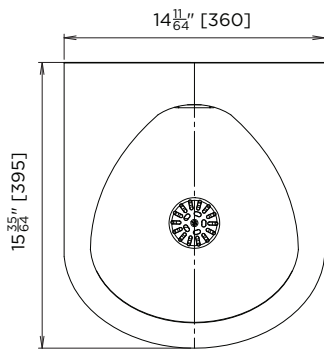

sample spec. text

WICKETTS-BRITEX BACK SUPPLY URINAL- Product Code UR

WICKETTS-BRITEX REAR SUPPLY URINAL

PRODUCT CODE

US-UR-PT

STANDARD MODEL WITH TRAP

Suggested Mounting Heights:

Dimension from finished floor to front edge/rim of urinal

Adults - 610 mm

Juniors - 510 mm

NB: Heights are suggestions only, subject to suitability of users for each individual project.

MODEL US-UR Plan

Internal waste connection can be accessed through a void in the underside of the urinal body ≈ 110mm x 200mm.