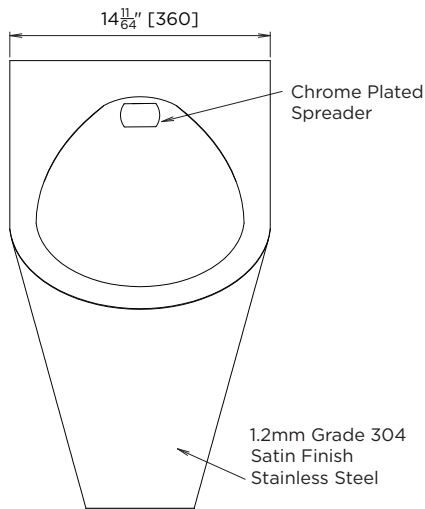

MODEL US-UR-PT Front Elevation