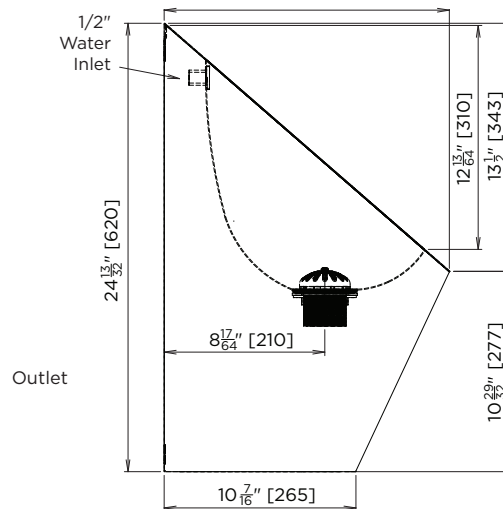

MODEL US-UR Rear Elevation

MODEL US-UR-PT Section

When specifying this product please include:

- Product Name and Code
- Product Dimensions
- Product Features