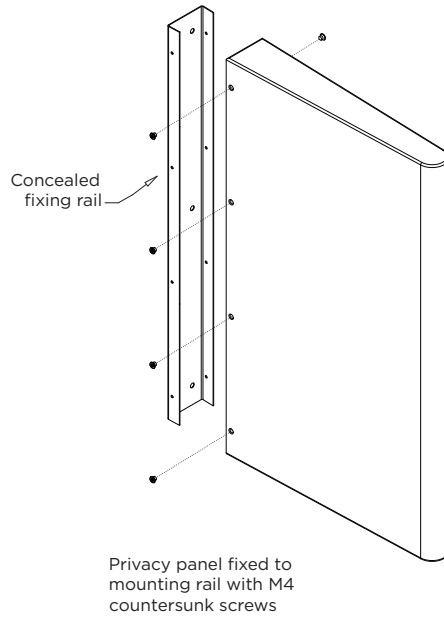

WICKETTS-BRITEX SS URINAL PRIVACY PANEL

features and benefits

- Provides privacy to urinal users
- Ultra vandal resistant
- Satin finish stainless steel
- Can be retrofitted with existing urinals
- Radius front edge
- Concealed mounting bracket
- Fully welded, heavy duty construction
- Grade 304 SS (1.2mm -16/18 gauge)

about

WICKETTS-BRITEX SS URINAL PRIVACY PANEL provides users of wall mounted urinals with a sense of privacy during use and is well suited for use in any public bathroom. Fully welded with a radius front edge and minimalist design, the Privacy Panel has a stylish satin stainless finish and perfectly compliments any urinal finish - ceramic, stainless steel or otherwise. A concealed mounting bracket and inconspicuous fixings make the panel strong, resistant to vandalism and further enhances the aesthetic qualities of the panel.

sample spec. text

WICKETTS-BRITEX SS URINAL PRIVACY PANEL - 722mm High x 419mm Wide. Fully welded construction, supplied complete with heavy duty concealed mounting bracket and fixings

*RED TEXT may denote a **variable** where one option only is to be selected, a **nominal dimension** that needs to be specified, or an **optional feature** that can be removed if not required. Please refer to the back of this page for additional specification details and options.

VISIT www.Wicketts-Britex.com

WICKETTS-BRITEX SS URINAL PRIVACY PANEL

SS URINAL PRIVACY PANEL Plan

SS URINAL PRIVACY PANEL Side and Rear Elevation

SS URINAL PRIVACY PANEL Isometric View

specifying
guide

When specifying this product please include: