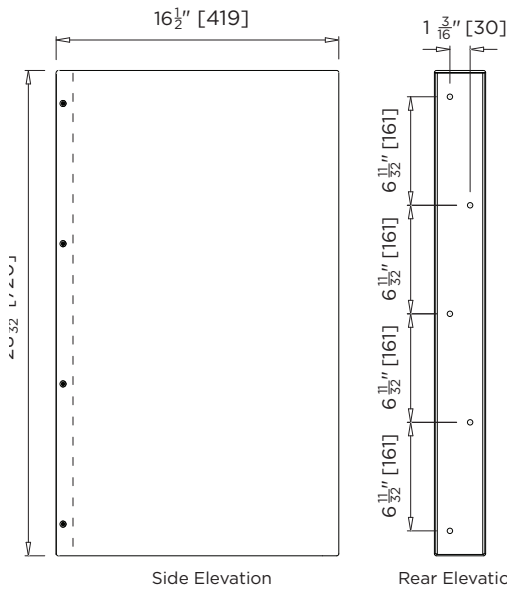

sample spec. text

WICKETTS-BRITEX SS URINAL PRIVACY PANEL - 722mm High x 419mm Wide. Fully welded construction, supplied complete with heavy duty concealed mounting bracket and fixings

*RED TEXT may denote a **variable** where one option only is to be selected, a **nominal dimension** that needs to be specified, or an **optional feature** that can be removed if not required. Please refer to the back of this page for additional specification details and options.

VISIT www.Wicketts-Britex.com

WICKETTS-BRITEX SS URINAL PRIVACY PANEL

SS URINAL PRIVACY PANEL Plan

SS URINAL PRIVACY PANEL Side and Rear Elevation

SS URINAL PRIVACY PANEL Isometric View

specifying
guide

When specifying this product please include: