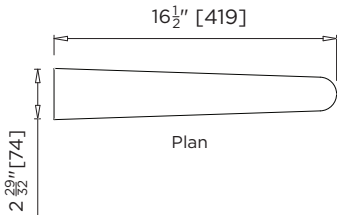

WICKETTS-BRITEX SS URINAL PRIVACY PANEL

SS URINAL PRIVACY PANEL Plan