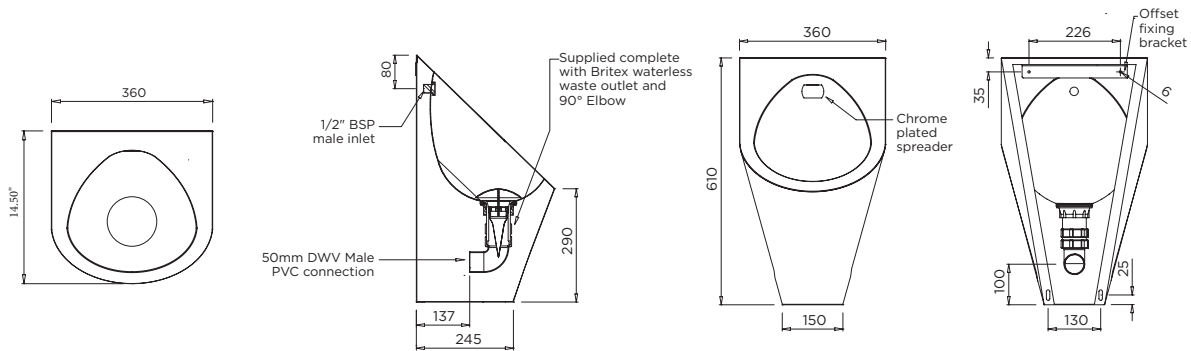

Suggested Mounting Heights:

Dimension from finished floor to front edge/rim of urinal

- Adults - 610 mm
- Juniors - 510 mm

NB: Heights are suggestions only, subject to suitability of users for each individual project.

Internal waste connection can be accessed through a void in the underside of the urinal body = 110mm x 200mm.

MODEL UBW Plan

MODEL UBW Section, Front Elevation and Rear Elevation

MODEL UBWM / UBWAC Plan

MODEL UBWM / UBWAC Section, Front Elevation and Rear Elevation