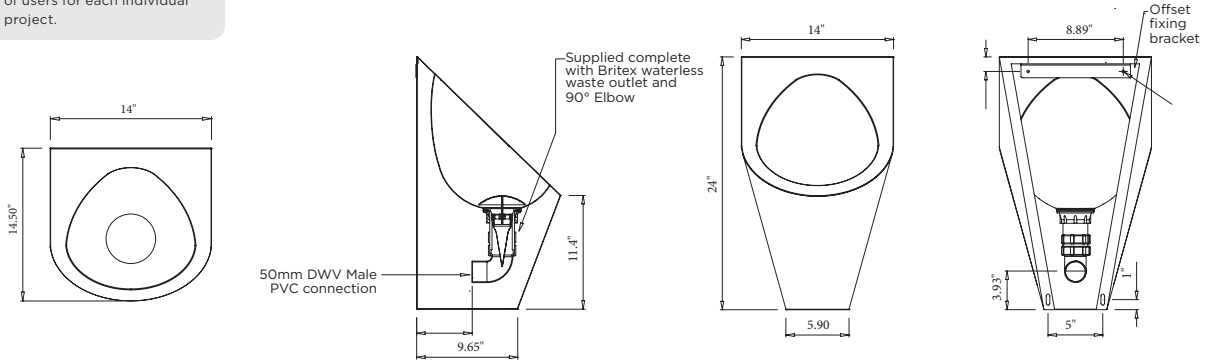

Suggested Mounting Heights:

Dimension from finished floor to front edge/rim of urinal

- Adults - 610 mm
- Juniors - 510 mm

NB: Heights are suggestions only, subject to suitability of users for each individual project.

Internal waste connection can be accessed through a void in the underside of the urinal body = 110mm x 200mm.

MODEL UBW Plan

MODEL UBW Section, Front Elevation and Rear Elevation

MODEL UBWM / UBWAC Plan

MODEL UBWM / UBWAC Section, Front Elevation and Rear Elevation