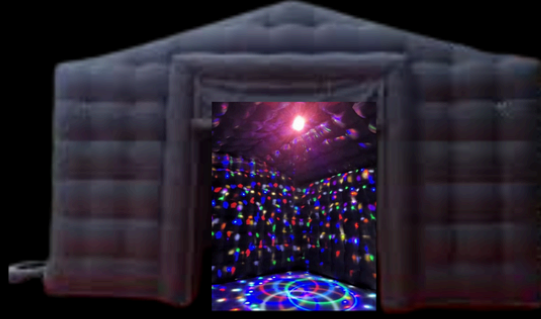

SERVICE PACKAGES

GLOW Out

CHOOSE A PLAN THAT'S RIGHT FOR YOU.

GLOW DANCE PARTY

16X18 FITS UP TO 20 ADULTS 25 KIDS

INCLUDES DROP-OFF/PICKUP SETUP & CLEANUP

- ✓ FOG MACHINE
- ✓ DISCO BALL
- ✓ DANCE LIGHTING
- ✓ MOUNTED FLOORING

ADDITIONAL: PARTY SPEAKER +35\$. GENERATOR: +265\$

Starting at

199\$

GLOW ART PARTY

16X18 SEATS UP 15 ADULTS 20 KIDS

INCLUDES DROP-OFF/PICKUP SETUP & CLEANUP

- ✓ BLACK LIGHTS
- ✓ NEON PAINT SUPPLIES FOR 10
- ✓ TABLE & CHAIRS FOR 10
- ✓ 8X10 CANVAS FOR 10

ADDITIONAL: LIVE HOST FOR PAINTING +\$55

ADDITIONAL ARTIST: 6\$ A PERSON

FOR ADDITIONAL FEATURES PLEASE INQUIRE

Starting at

299\$

GAMING & KARAOKE

16X18 FITS 15 ADULTS 20 KIDS

INCLUDES DROP-OFF/PICKUP SETUP & CLEANUP

- ✓ PROJECTOR SCREEN
- ✓ 2 COUCHES & TABLE
- ✓ PROJECTOR
- ✓ LIGHTING
- ✓ MICROPHONE & SPEAKER (KARAOKE)

Starting at

199\$

ADDITIONAL: JBL PARTY SPEAKER +35\$. GENERATOR: +165\$

MUST BE 20 MILE RADIUS OF 48356 ADDITIONAL MILEAGE FEE -2\$ PER MILE