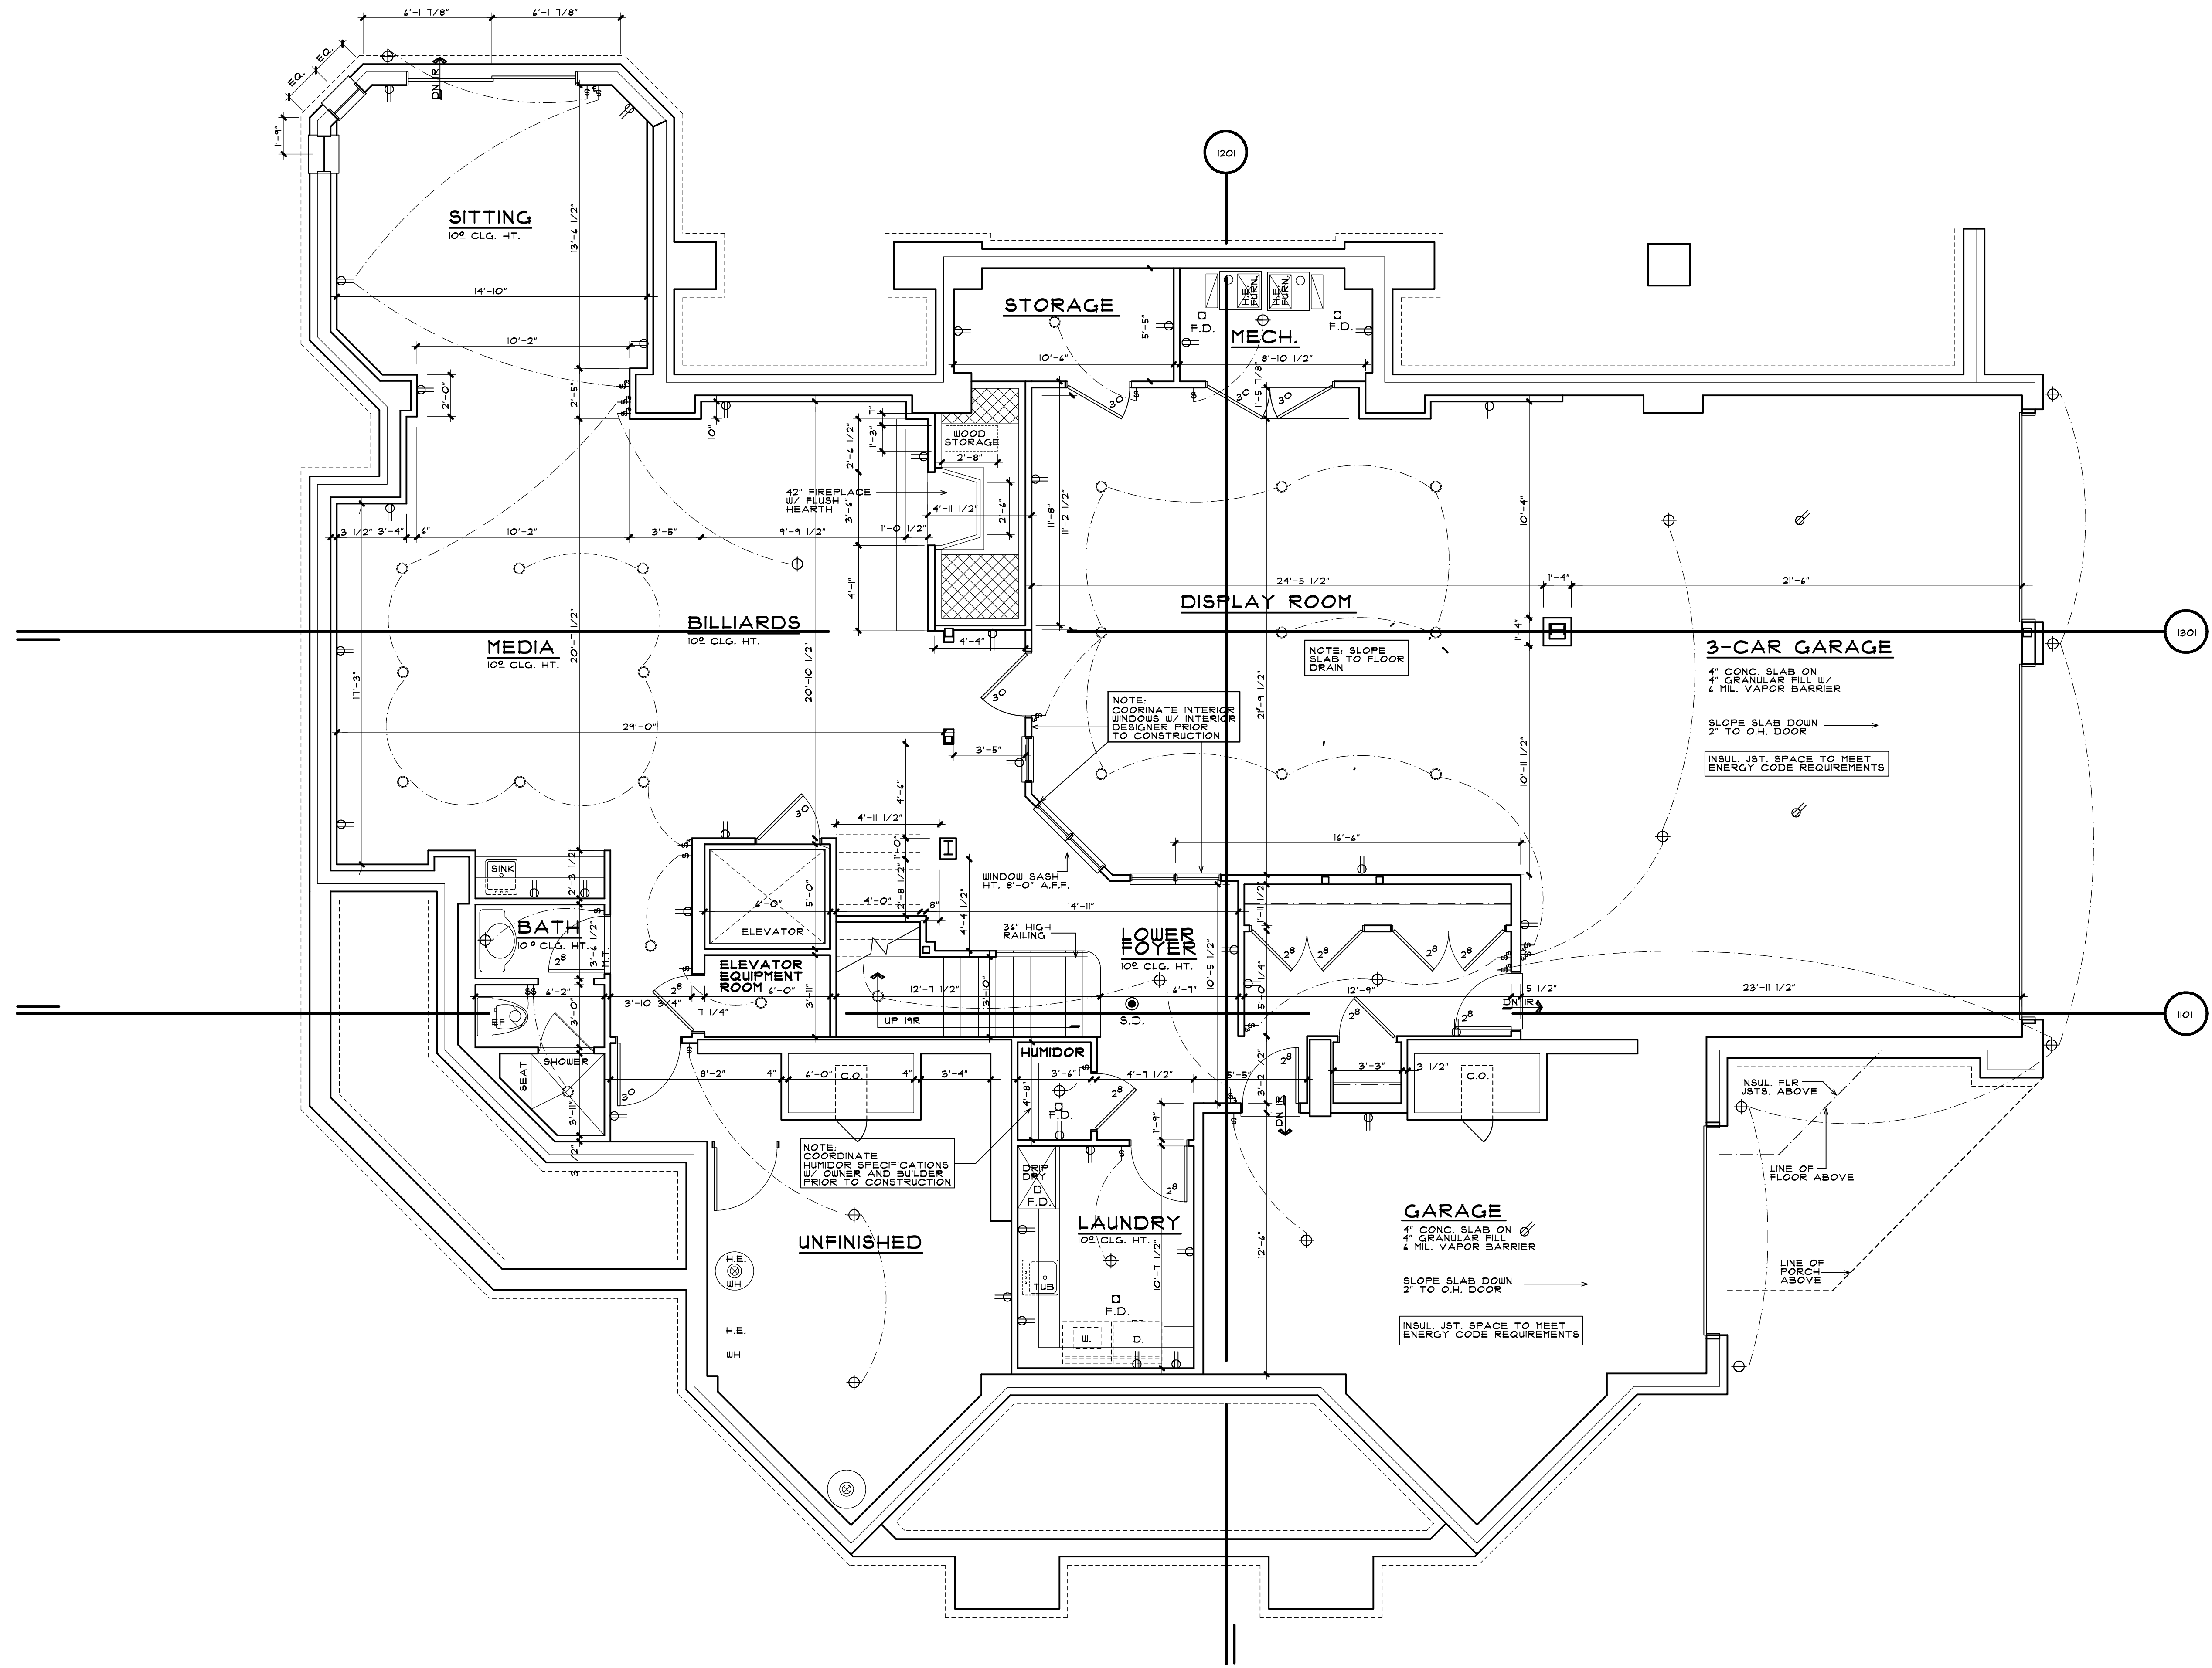

CHECKED BY  
 AM/BN/BC

JOB NUMBER  
 03-561

DATE  
 10-31-03

SHEET NUMBER  
 1

LOWER LEVEL FLOOR PLAN

SCALE : 1/4" = 1'-0"