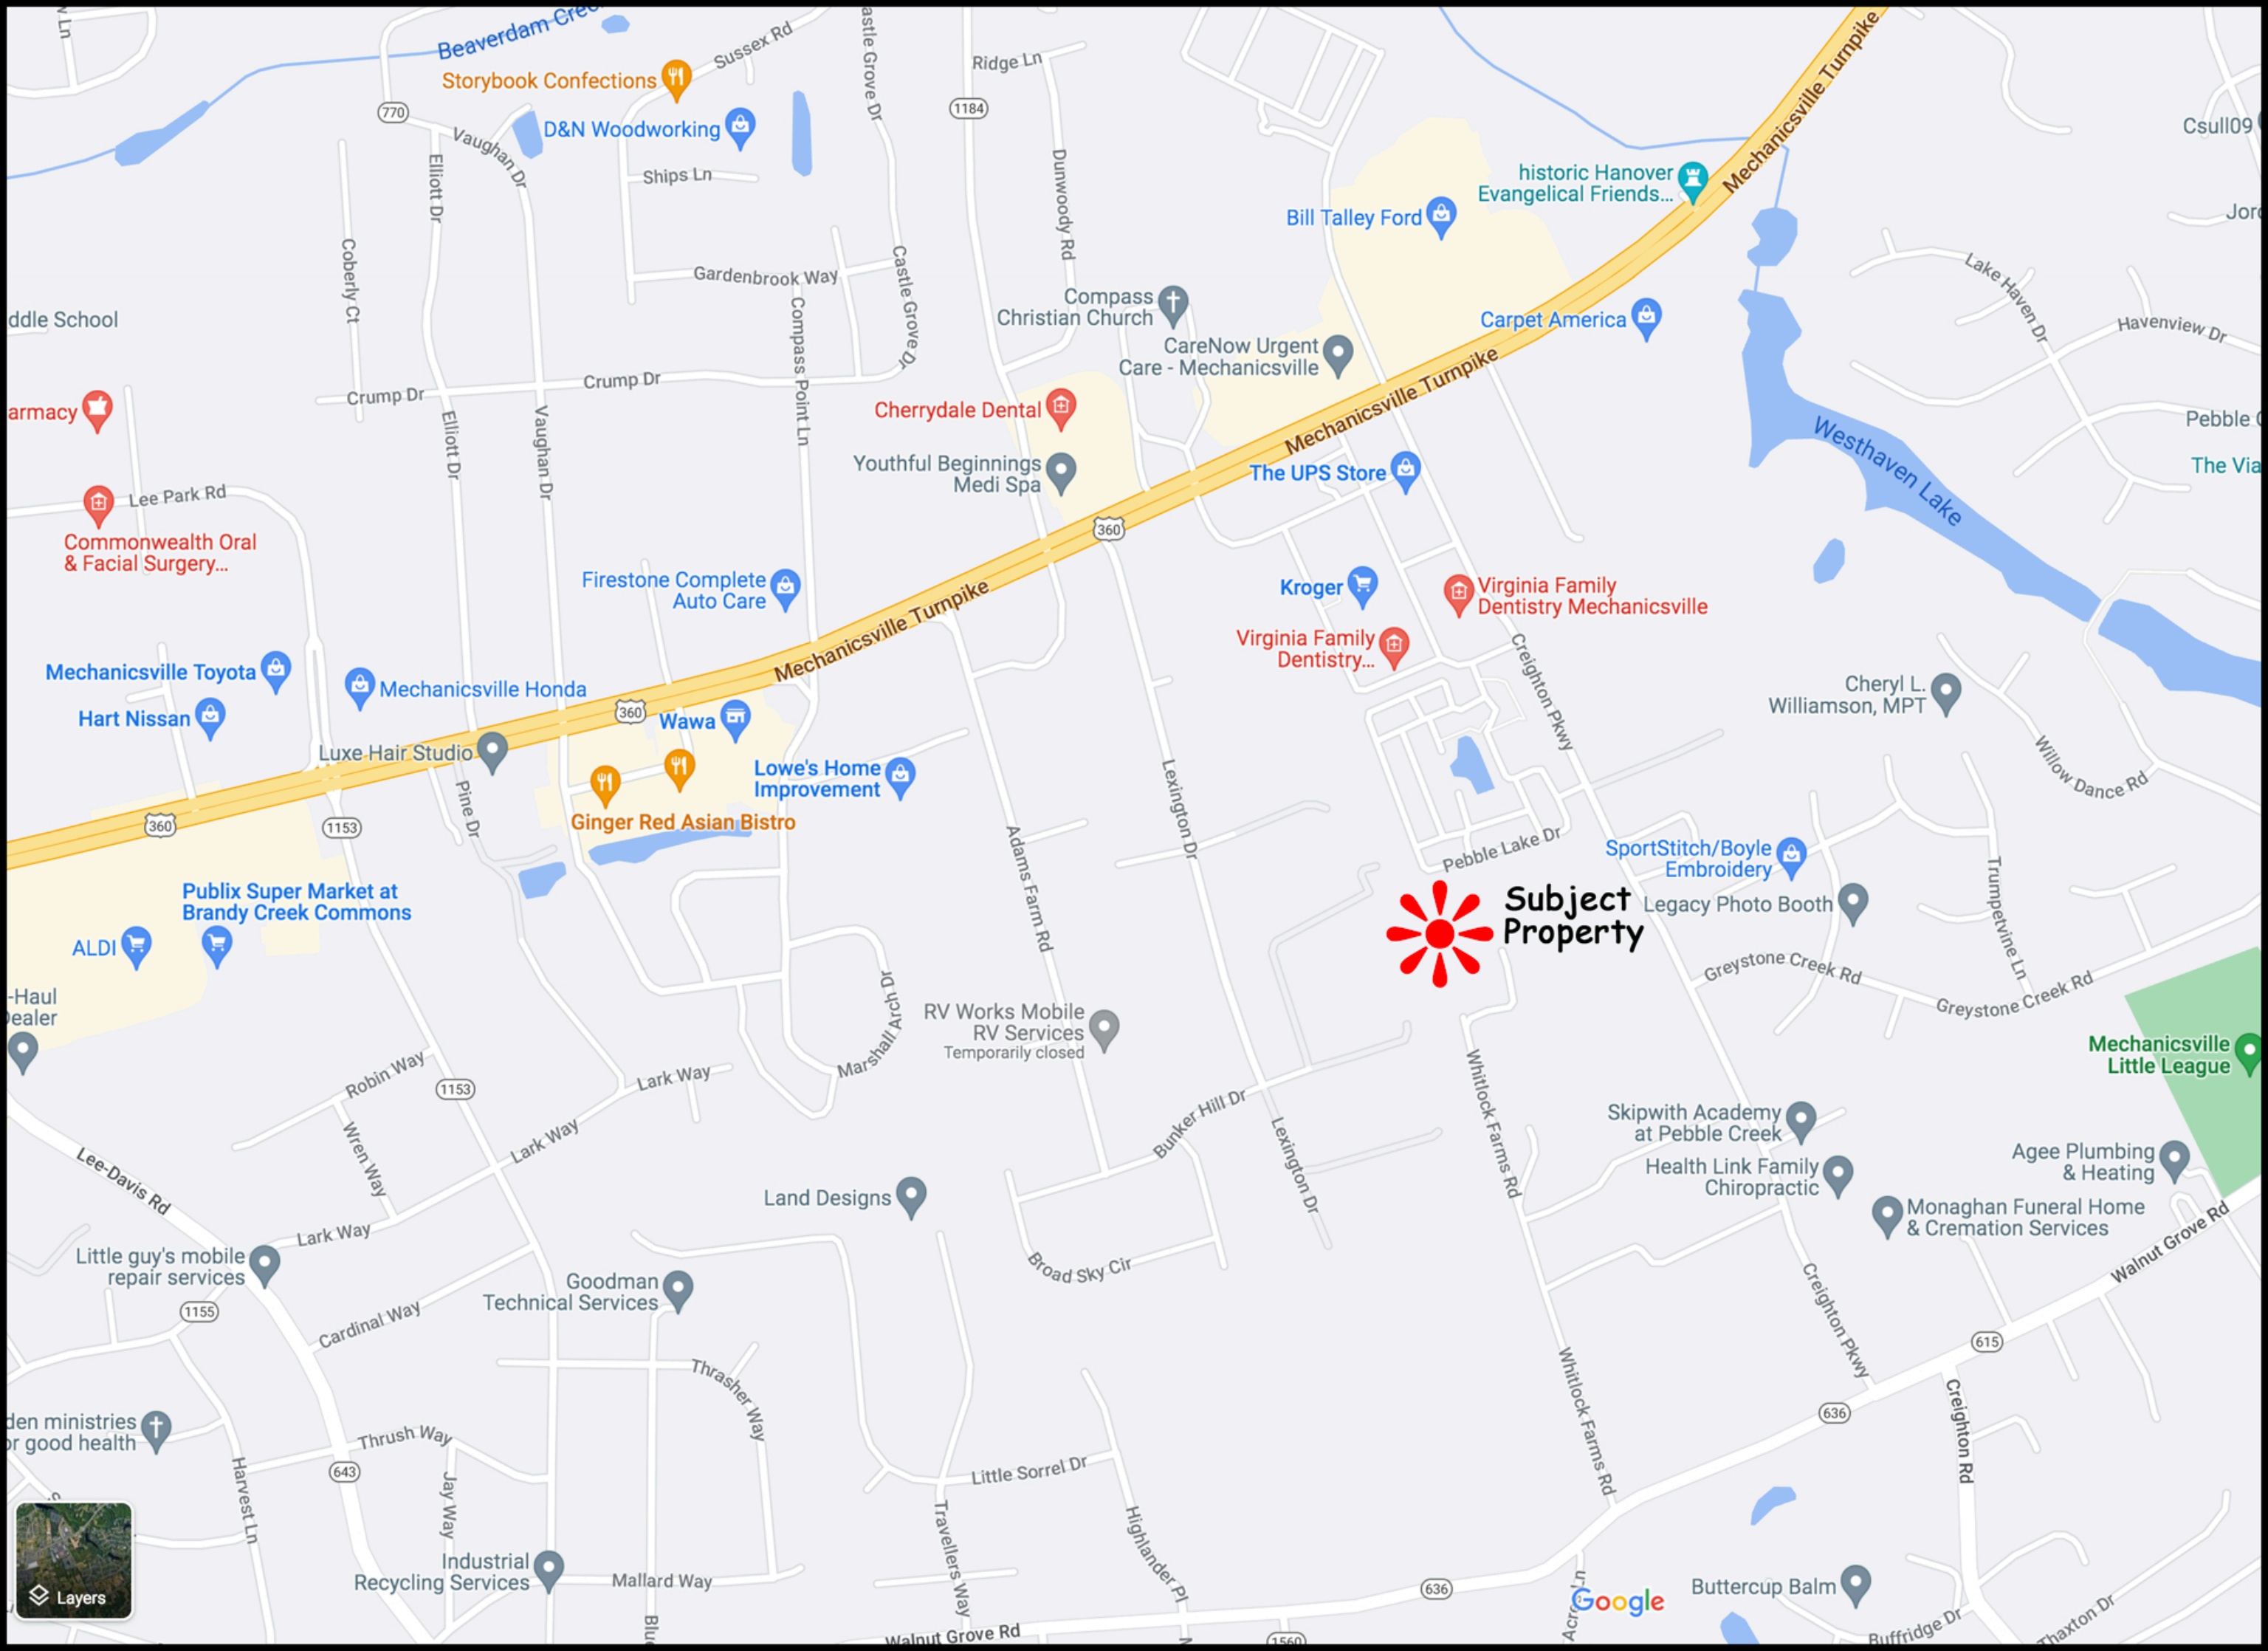

BB
 OWNERS INITIALS

Jf
mes

LEGEND

- Location of Boundary Lines of Right-of-Way 15' in Width.
- == RL == Indicates Property Line is Right-of-Way Boundary 15' in Width.

Plat to Accompany Right-of-Way Agreement		
VIRGINIA ELECTRIC AND POWER COMPANY doing business as Dominion Energy Virginia UG		
District EAST RICHMOND		
District-Township-Borough MECHANICSVILLE	County-City HANDOVER,	State VA
Office CENTRAL	Plat Number 15-22-0439	
Estimate Number 10318439	Grid Number H0405	
Date 10/13/2022	By K. POTTER	