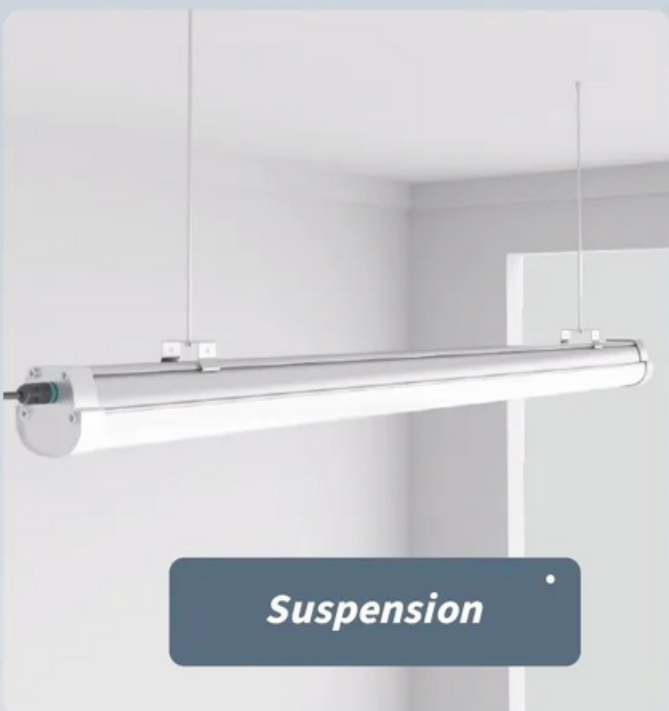

★ INSTALLATION

*Bracket mounting
180° any direction*

Suspension