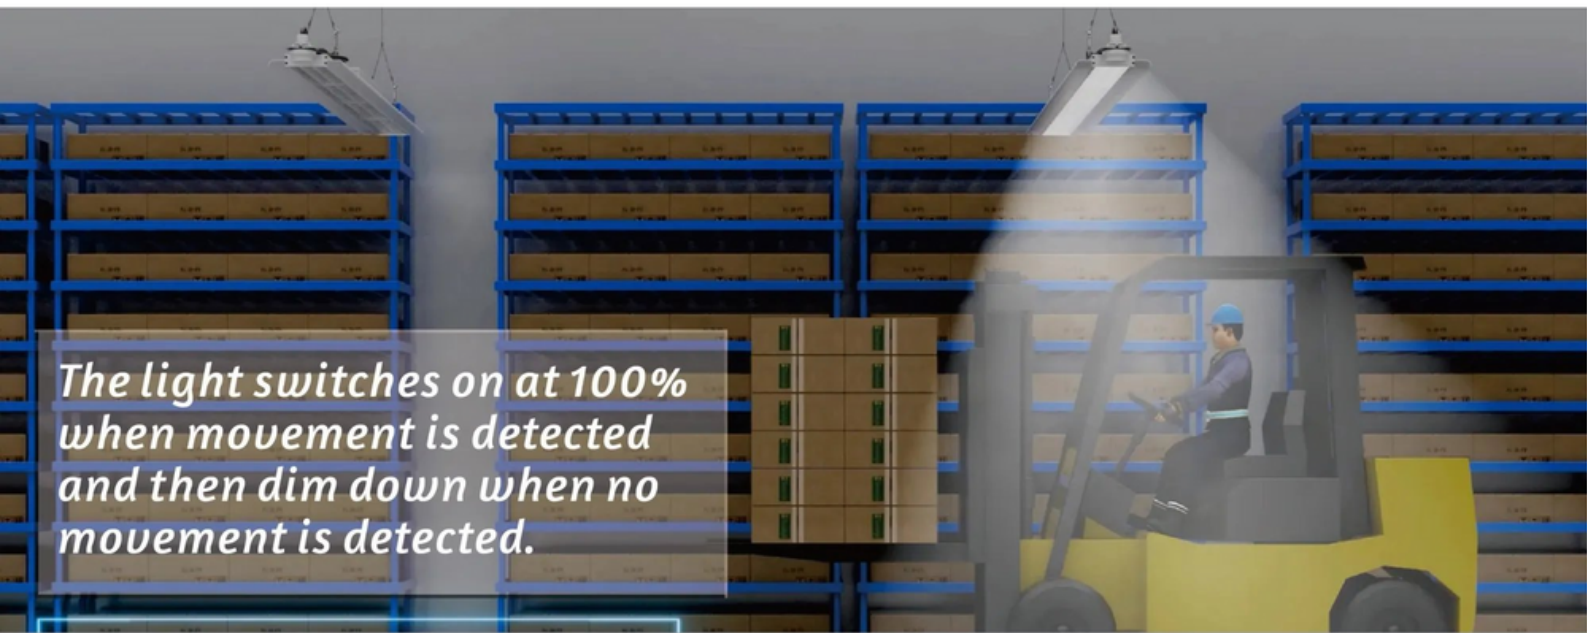

Kerafym diffuser version

160_{LM/W}

Lens Options:120°

With anti-glare kerafym diffuser plate, more soft and uniform light be offered

With sensor

Quick Plug-in Sensor for Option

**Microwave
Sensor**

Quick and Easy Sensor Installation

The light switches on at 100% when movement is detected and then dim down when no movement is detected.

Suspension

Surface mounting