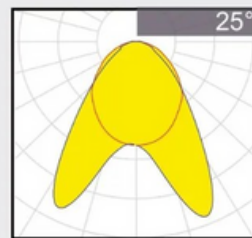

Perfect thermal conductivity

Open the junction box easily and connect to the terminal inside

Lens version

160 LM/W

Lens Options: 30°x90° / 80°x110° / asymmetric 25°

Special lens and PCB design are used, which makes perfect straight line light distribution

Kerafym diffuser version

160_{LM/W}

Lens Options:120°

With anti-glare kerafym diffuser plate, more soft and uniform light be offered

With sensor

Quick Plug-in Sensor for Option

**Microwave
Sensor**

Quick and Easy Sensor Installation