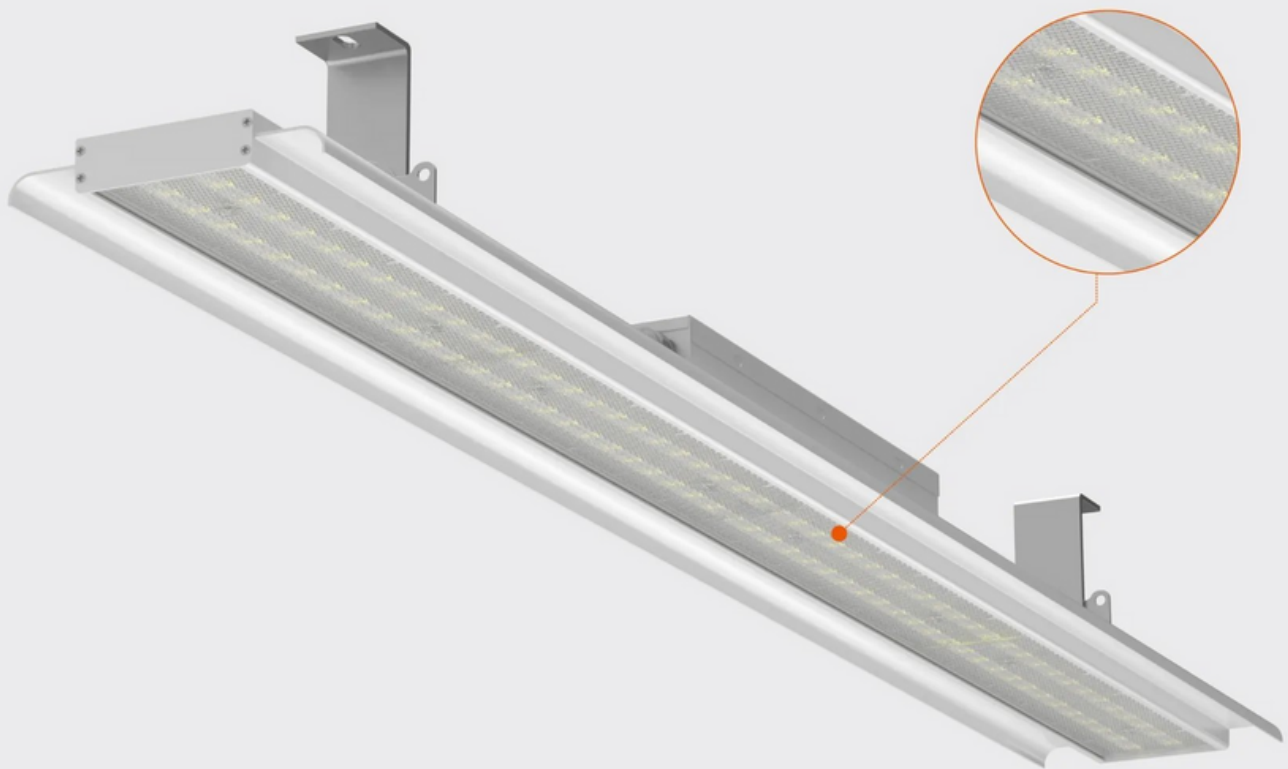

Galaxy

LED Linear Highbay Light

**Born For
Warehouse**

Qualità
LIGHTING SOLUTIONS

IK08

Philips led

Sosen Driver

*Pure Aluminum
Housing*

Perfect thermal conductivity

Open the junction box easily and connect to the terminal inside

Lens version

160 LM/W

Lens Options: 30°x90° / 80°x110° / asymmetric 25°

Special lens and PCB design are used, which makes perfect straight line light distribution

Kerafym diffuser version

160_{LM/W}

Lens Options:120°

With anti-glare kerafym diffuser plate, more soft and uniform light be offered

With sensor

Quick Plug-in Sensor for Option

**Microwave
Sensor**

Quick and Easy Sensor Installation

The light switches on at 100% when movement is detected and then dim down when no movement is detected.

Suspension

Surface mounting