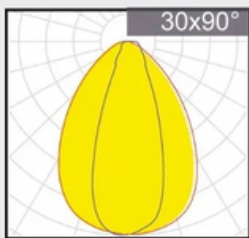

Perfect thermal conductivity

Open the junction box easily and connect to the terminal inside

Lens version

160 LM/W

Lens Options: 30°x90° / 80°x110° / asymmetric 25°

Special lens and PCB design are used, which makes perfect straight line light distribution

Kerafym diffuser version

160_{LM/W}

Lens Options:120°

With anti-glare kerafym diffuser plate, more soft and uniform light be offered

With sensor

Quick Plug-in Sensor for Option

**Microwave
Sensor**

Quick and Easy Sensor Installation