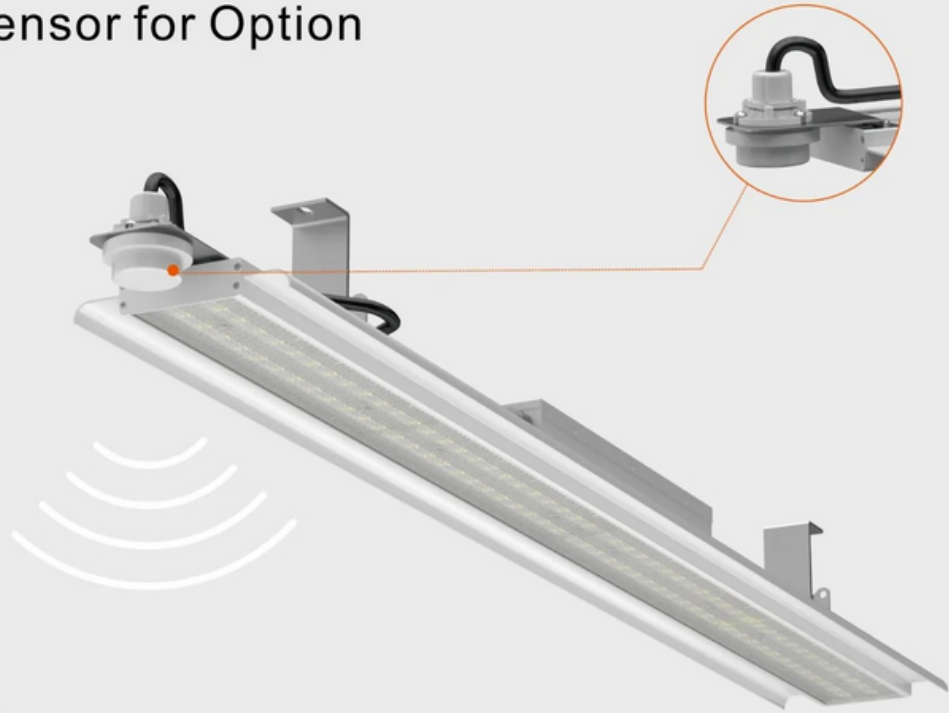

Perfect thermal conductivity

Open the junction box easily and connect to the terminal inside

Lens version

160 LM/W

Lens Options: 30°x90° / 80°x110° / asymmetric 25°

Special lens and PCB design are used, which makes perfect straight line light distribution

Kerafym diffuser version

160_{LM/W}

Lens Options:120°

With anti-glare kerafym diffuser plate, more soft and uniform light be offered

With sensor

Quick Plug-in Sensor for Option

**Microwave
Sensor**

Quick and Easy Sensor Installation

The light switches on at 100% when movement is detected and then dim down when no movement is detected.

Suspension

Surface mounting