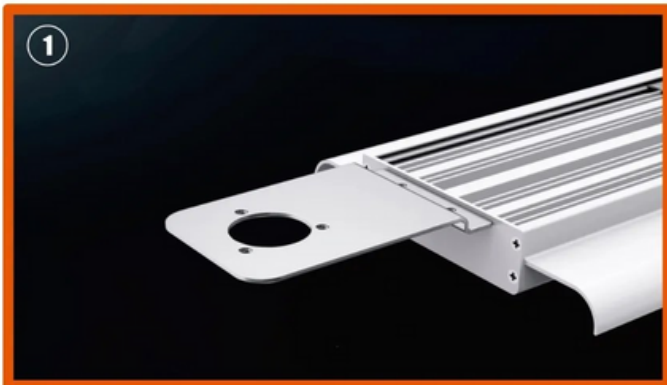

Perfect thermal conductivity

Open the junction box easily and connect to the terminal inside

Lens version

160 LM/W

Lens Options: 30°x90° / 80°x110° / asymmetric 25°

Special lens and PCB design are used, which makes perfect straight line light distribution

Kerafym diffuser version

160_{LM/W}

Lens Options:120°

With anti-glare kerafym diffuser plate, more soft and uniform light be offered

With sensor

Quick Plug-in Sensor for Option

**Microwave
Sensor**

Quick and Easy Sensor Installation

The light switches on at 100% when movement is detected and then dim down when no movement is detected.

Suspension

Surface mounting