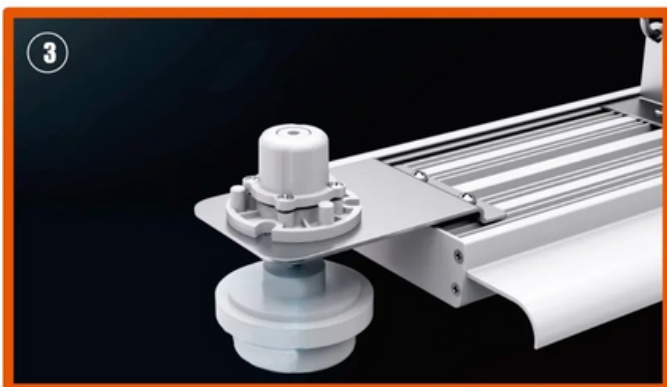

Perfect thermal conductivity

Open the junction box easily and connect to the terminal inside

Lens version

160 LM/W

Lens Options: 30°x90° / 80°x110° / asymmetric 25°

Special lens and PCB design are used, which makes perfect straight line light distribution

Kerafym diffuser version

160_{LM/W}

Lens Options:120°

With anti-glare kerafym diffuser plate, more soft and uniform light be offered

With sensor

Quick Plug-in Sensor for Option

**Microwave
Sensor**

Quick and Easy Sensor Installation

The light switches on at 100% when movement is detected and then dim down when no movement is detected.

Suspension

Surface mounting