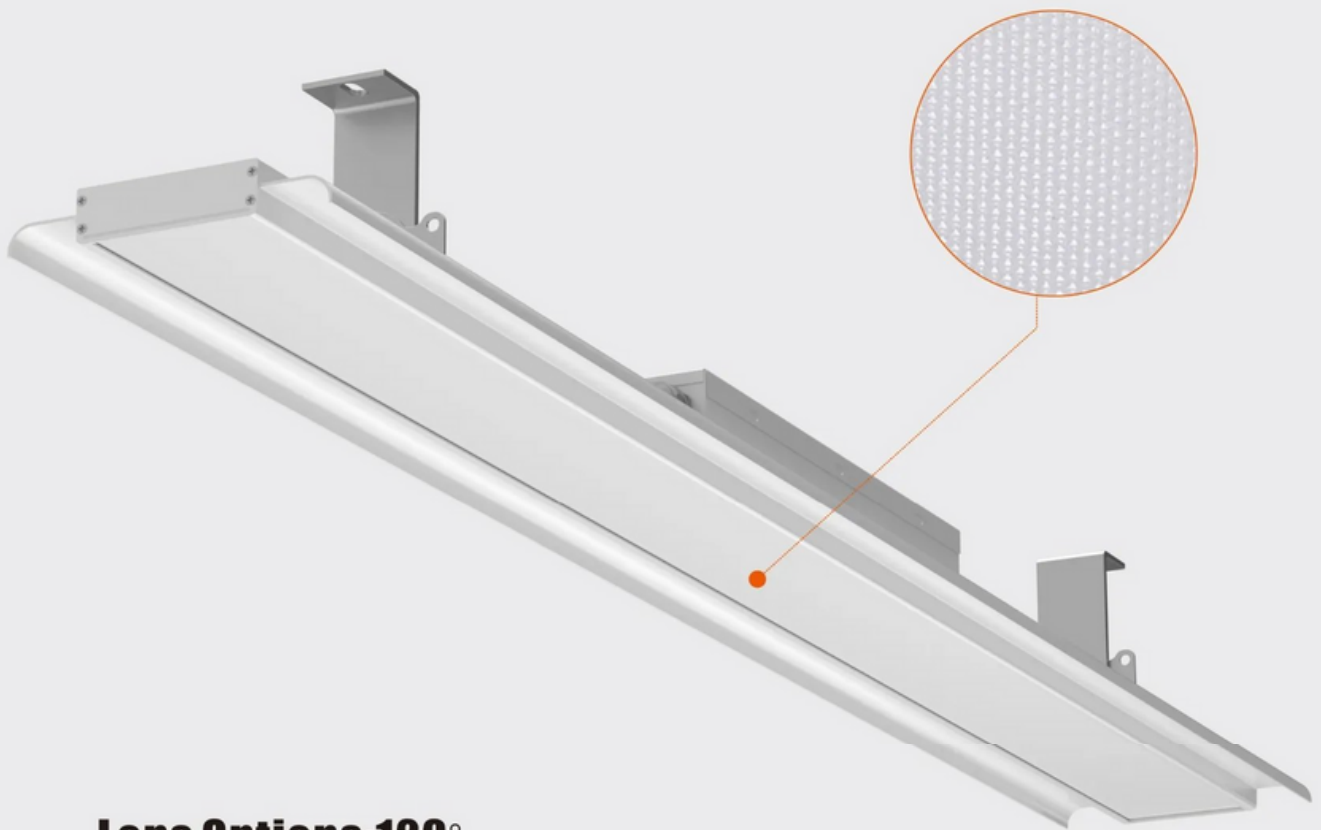

Perfect thermal conductivity

Open the junction box easily and connect to the terminal inside

Lens version

160 LM/W

Lens Options: 30°x90° / 80°x110° / asymmetric 25°

Special lens and PCB design are used, which makes perfect straight line light distribution

Kerafym diffuser version

160_{LM/W}

Lens Options:120°

With anti-glare kerafym diffuser plate, more soft and uniform light be offered

With sensor

Quick Plug-in Sensor for Option

**Microwave
Sensor**

Quick and Easy Sensor Installation

The light switches on at 100% when movement is detected and then dim down when no movement is detected.

Suspension

Surface mounting