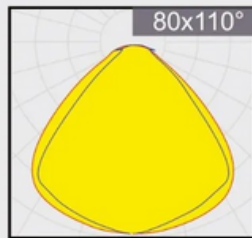

Perfect thermal conductivity

Open the junction box easily and connect to the terminal inside

Lens version

160 LM/W

Lens Options: 30°x90° / 80°x110° / asymmetric 25°

Special lens and PCB design are used, which makes perfect straight line light distribution