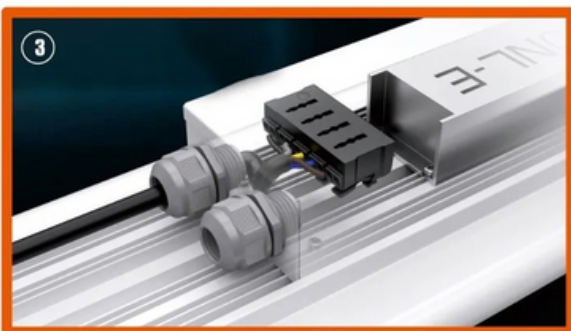

Galaxy

LED Linear Highbay Light

**Born For
Warehouse**

Qualità
LIGHTING SOLUTIONS

IK08

Philips led

Sosen Driver

*Pure Aluminum
Housing*

Perfect thermal conductivity

Open the junction box easily and connect to the terminal inside

Lens version

160 LM/W

Lens Options: 30°x90° / 80°x110° / asymmetric 25°

Special lens and PCB design are used, which makes perfect straight line light distribution

Kerafym diffuser version

160_{LM/W}

Lens Options:120°

With anti-glare kerafym diffuser plate, more soft and uniform light be offered

With sensor

Quick Plug-in Sensor for Option

**Microwave
Sensor**

Quick and Easy Sensor Installation

The light switches on at 100% when movement is detected and then dim down when no movement is detected.

Suspension

Surface mounting