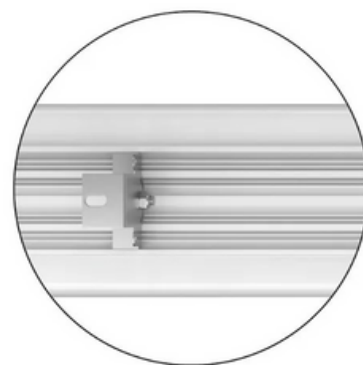

*Pure Aluminum
Housing*