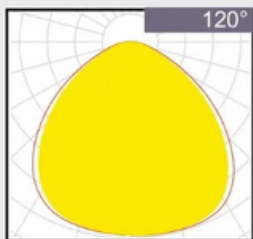

With anti-glare kerafym diffuser plate, more soft and uniform light be offered