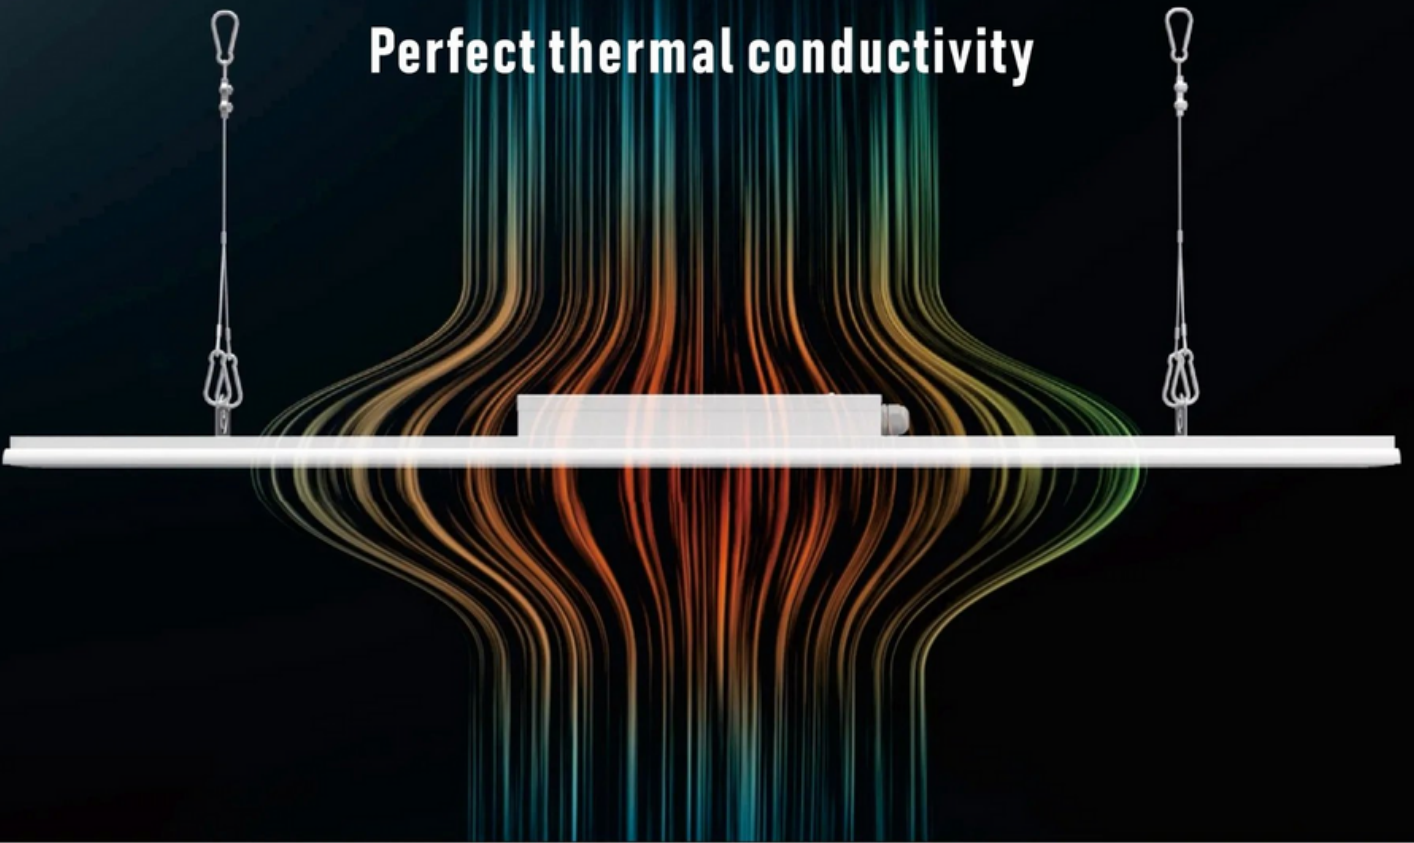

Perfect thermal conductivity

Open the junction box easily and connect to the terminal inside

Lens version

160 LM/W

Lens Options: 30°x90° / 80°x110° / asymmetric 25°

Special lens and PCB design are used, which makes perfect straight line light distribution

Kerafym diffuser version

160_{LM/W}

Lens Options:120°

With anti-glare kerafym diffuser plate, more soft and uniform light be offered

With sensor

Quick Plug-in Sensor for Option

**Microwave
Sensor**

Quick and Easy Sensor Installation

The light switches on at 100% when movement is detected and then dim down when no movement is detected.

Suspension

Surface mounting