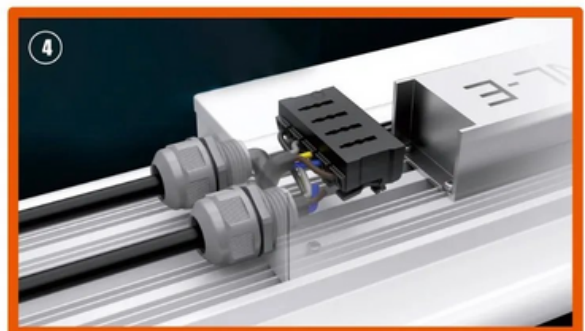

Galaxy

LED Linear Highbay Light

**Born For
Warehouse**

Qualità
LIGHTING SOLUTIONS

IK08

Philips led

Sosen Driver

*Pure Aluminum
Housing*

Perfect thermal conductivity

Open the junction box easily and connect to the terminal inside

Lens version

160 LM/W

Lens Options: 30°x90° / 80°x110° / asymmetric 25°

Special lens and PCB design are used, which makes perfect straight line light distribution

Kerafym diffuser version

160_{LM/W}

Lens Options:120°

With anti-glare kerafym diffuser plate, more soft and uniform light be offered

With sensor

Quick Plug-in Sensor for Option

**Microwave
Sensor**

Quick and Easy Sensor Installation

The light switches on at 100% when movement is detected and then dim down when no movement is detected.

Suspension

Surface mounting