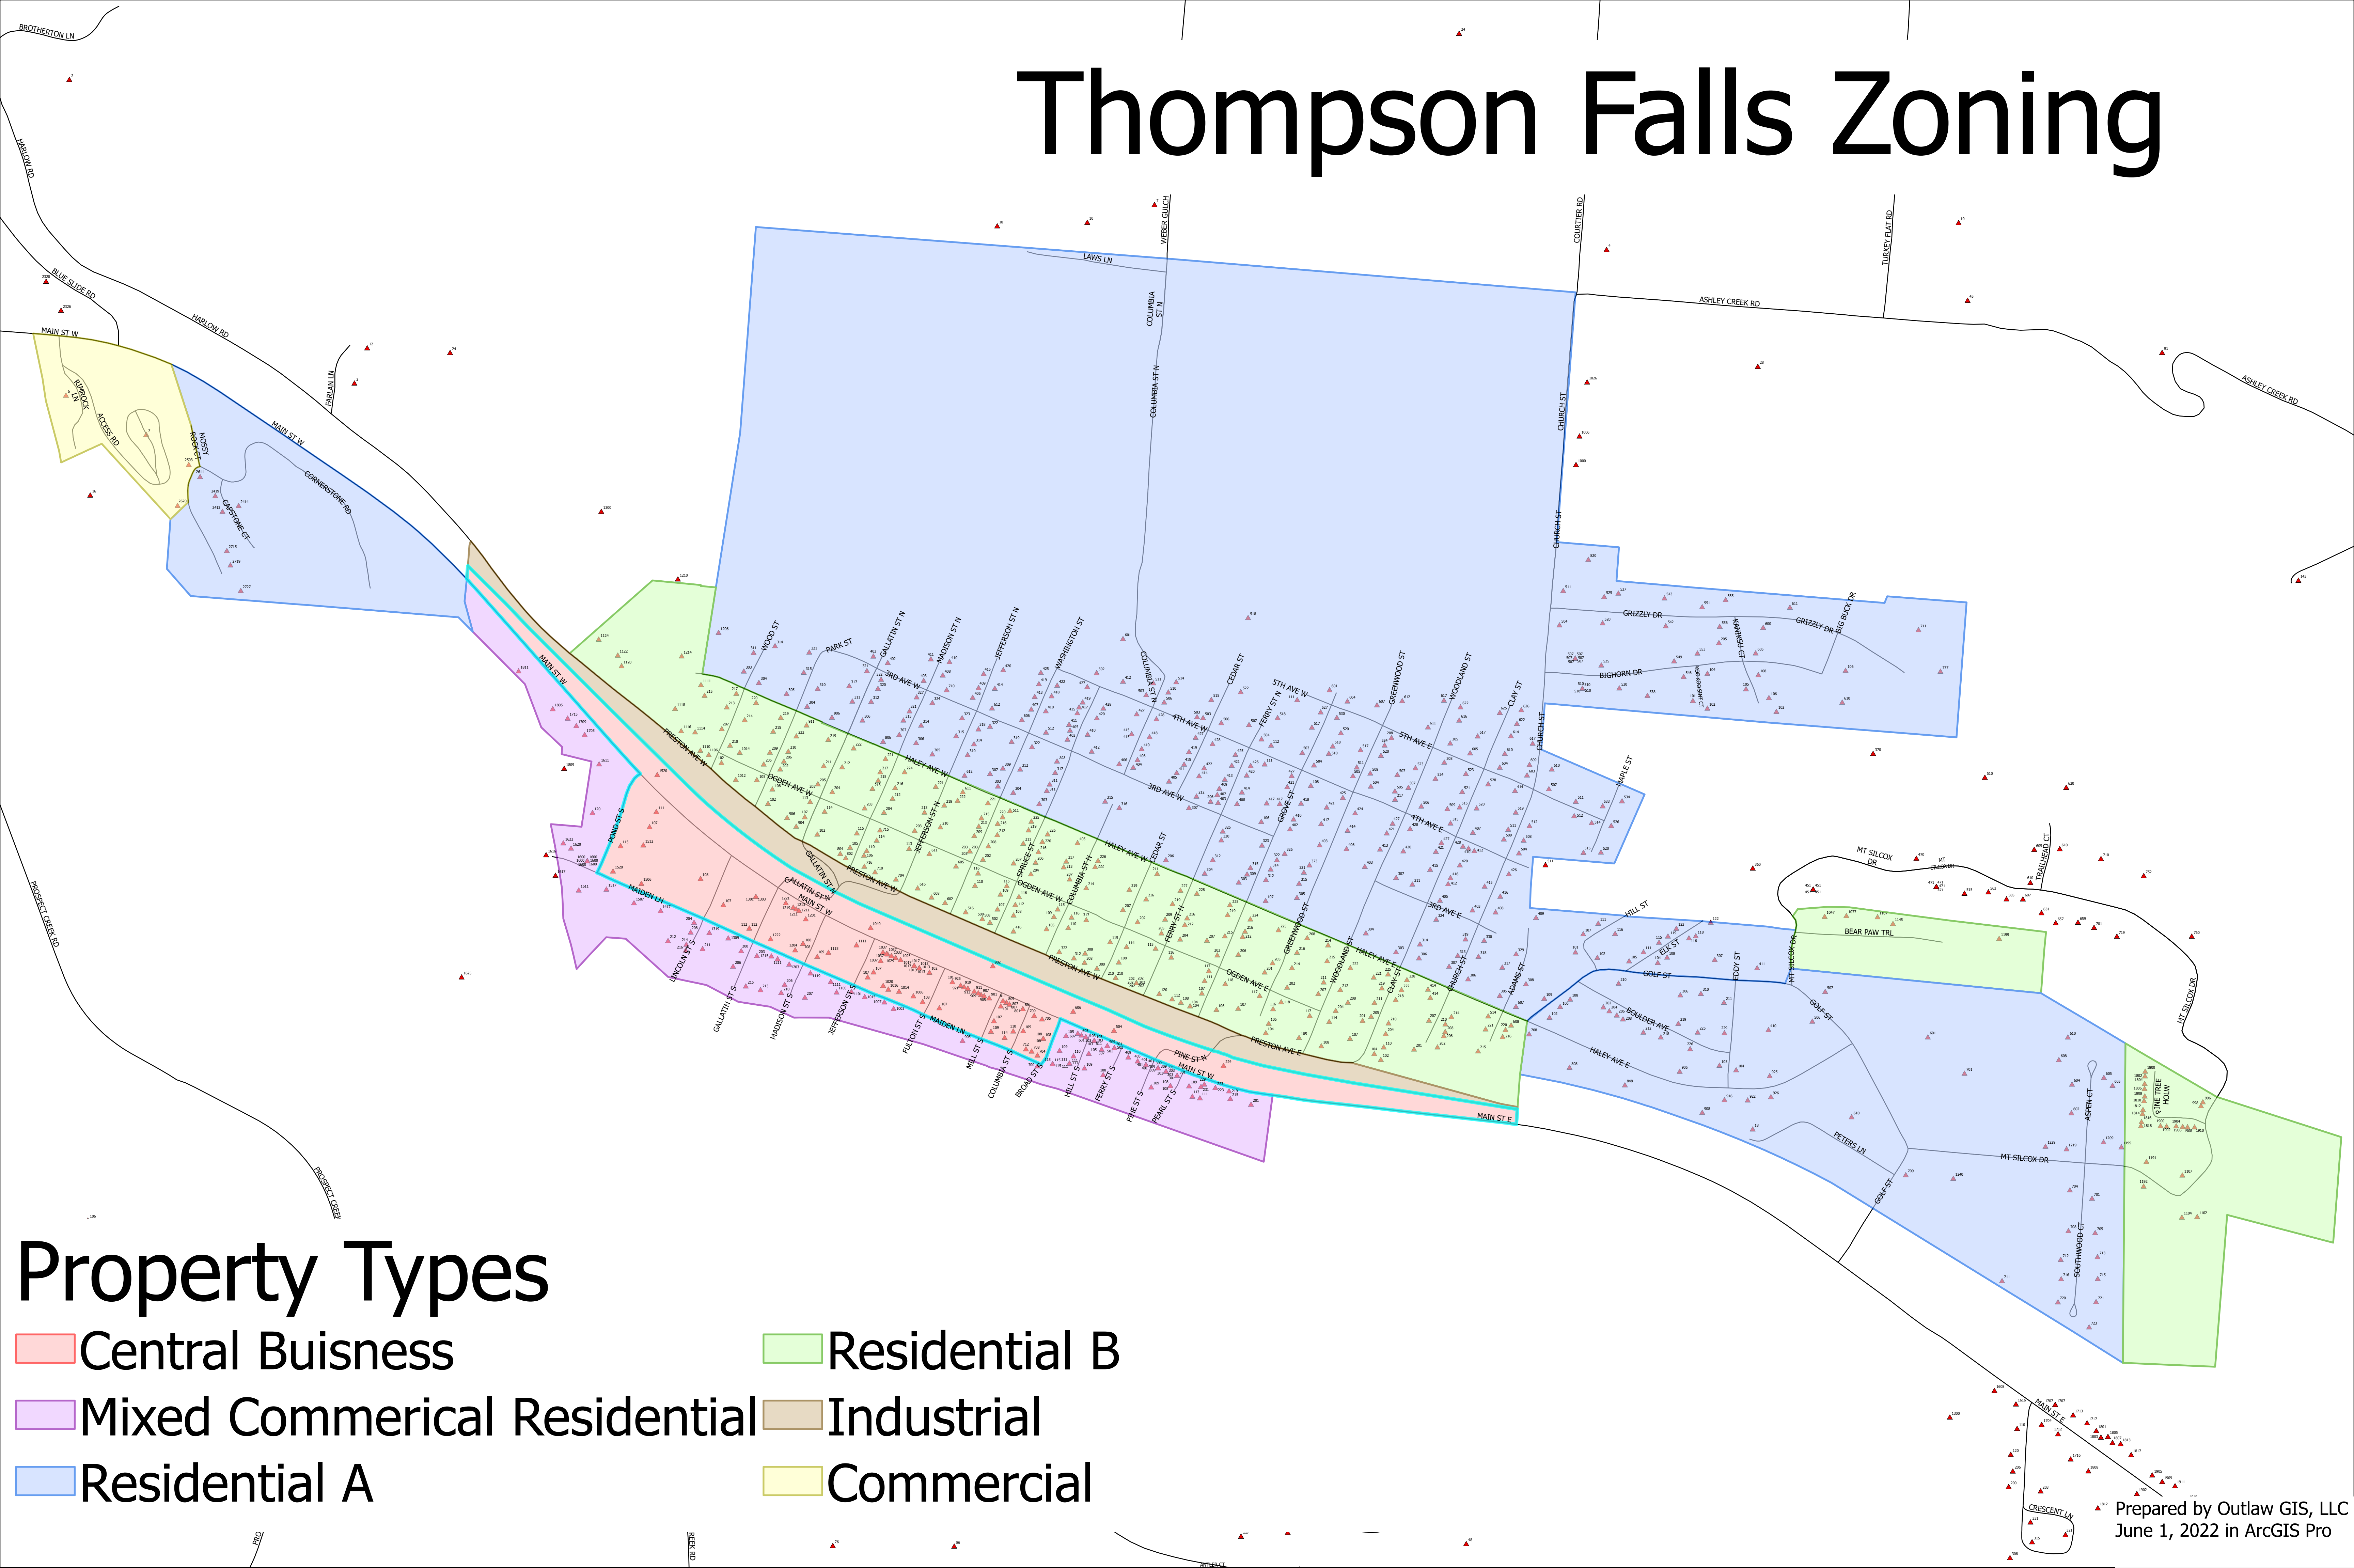

Thompson Falls Zoning

Property Types

- Central Business
- Mixed Commercial Residential
- Residential A
- Residential B
- Industrial
- Commercial