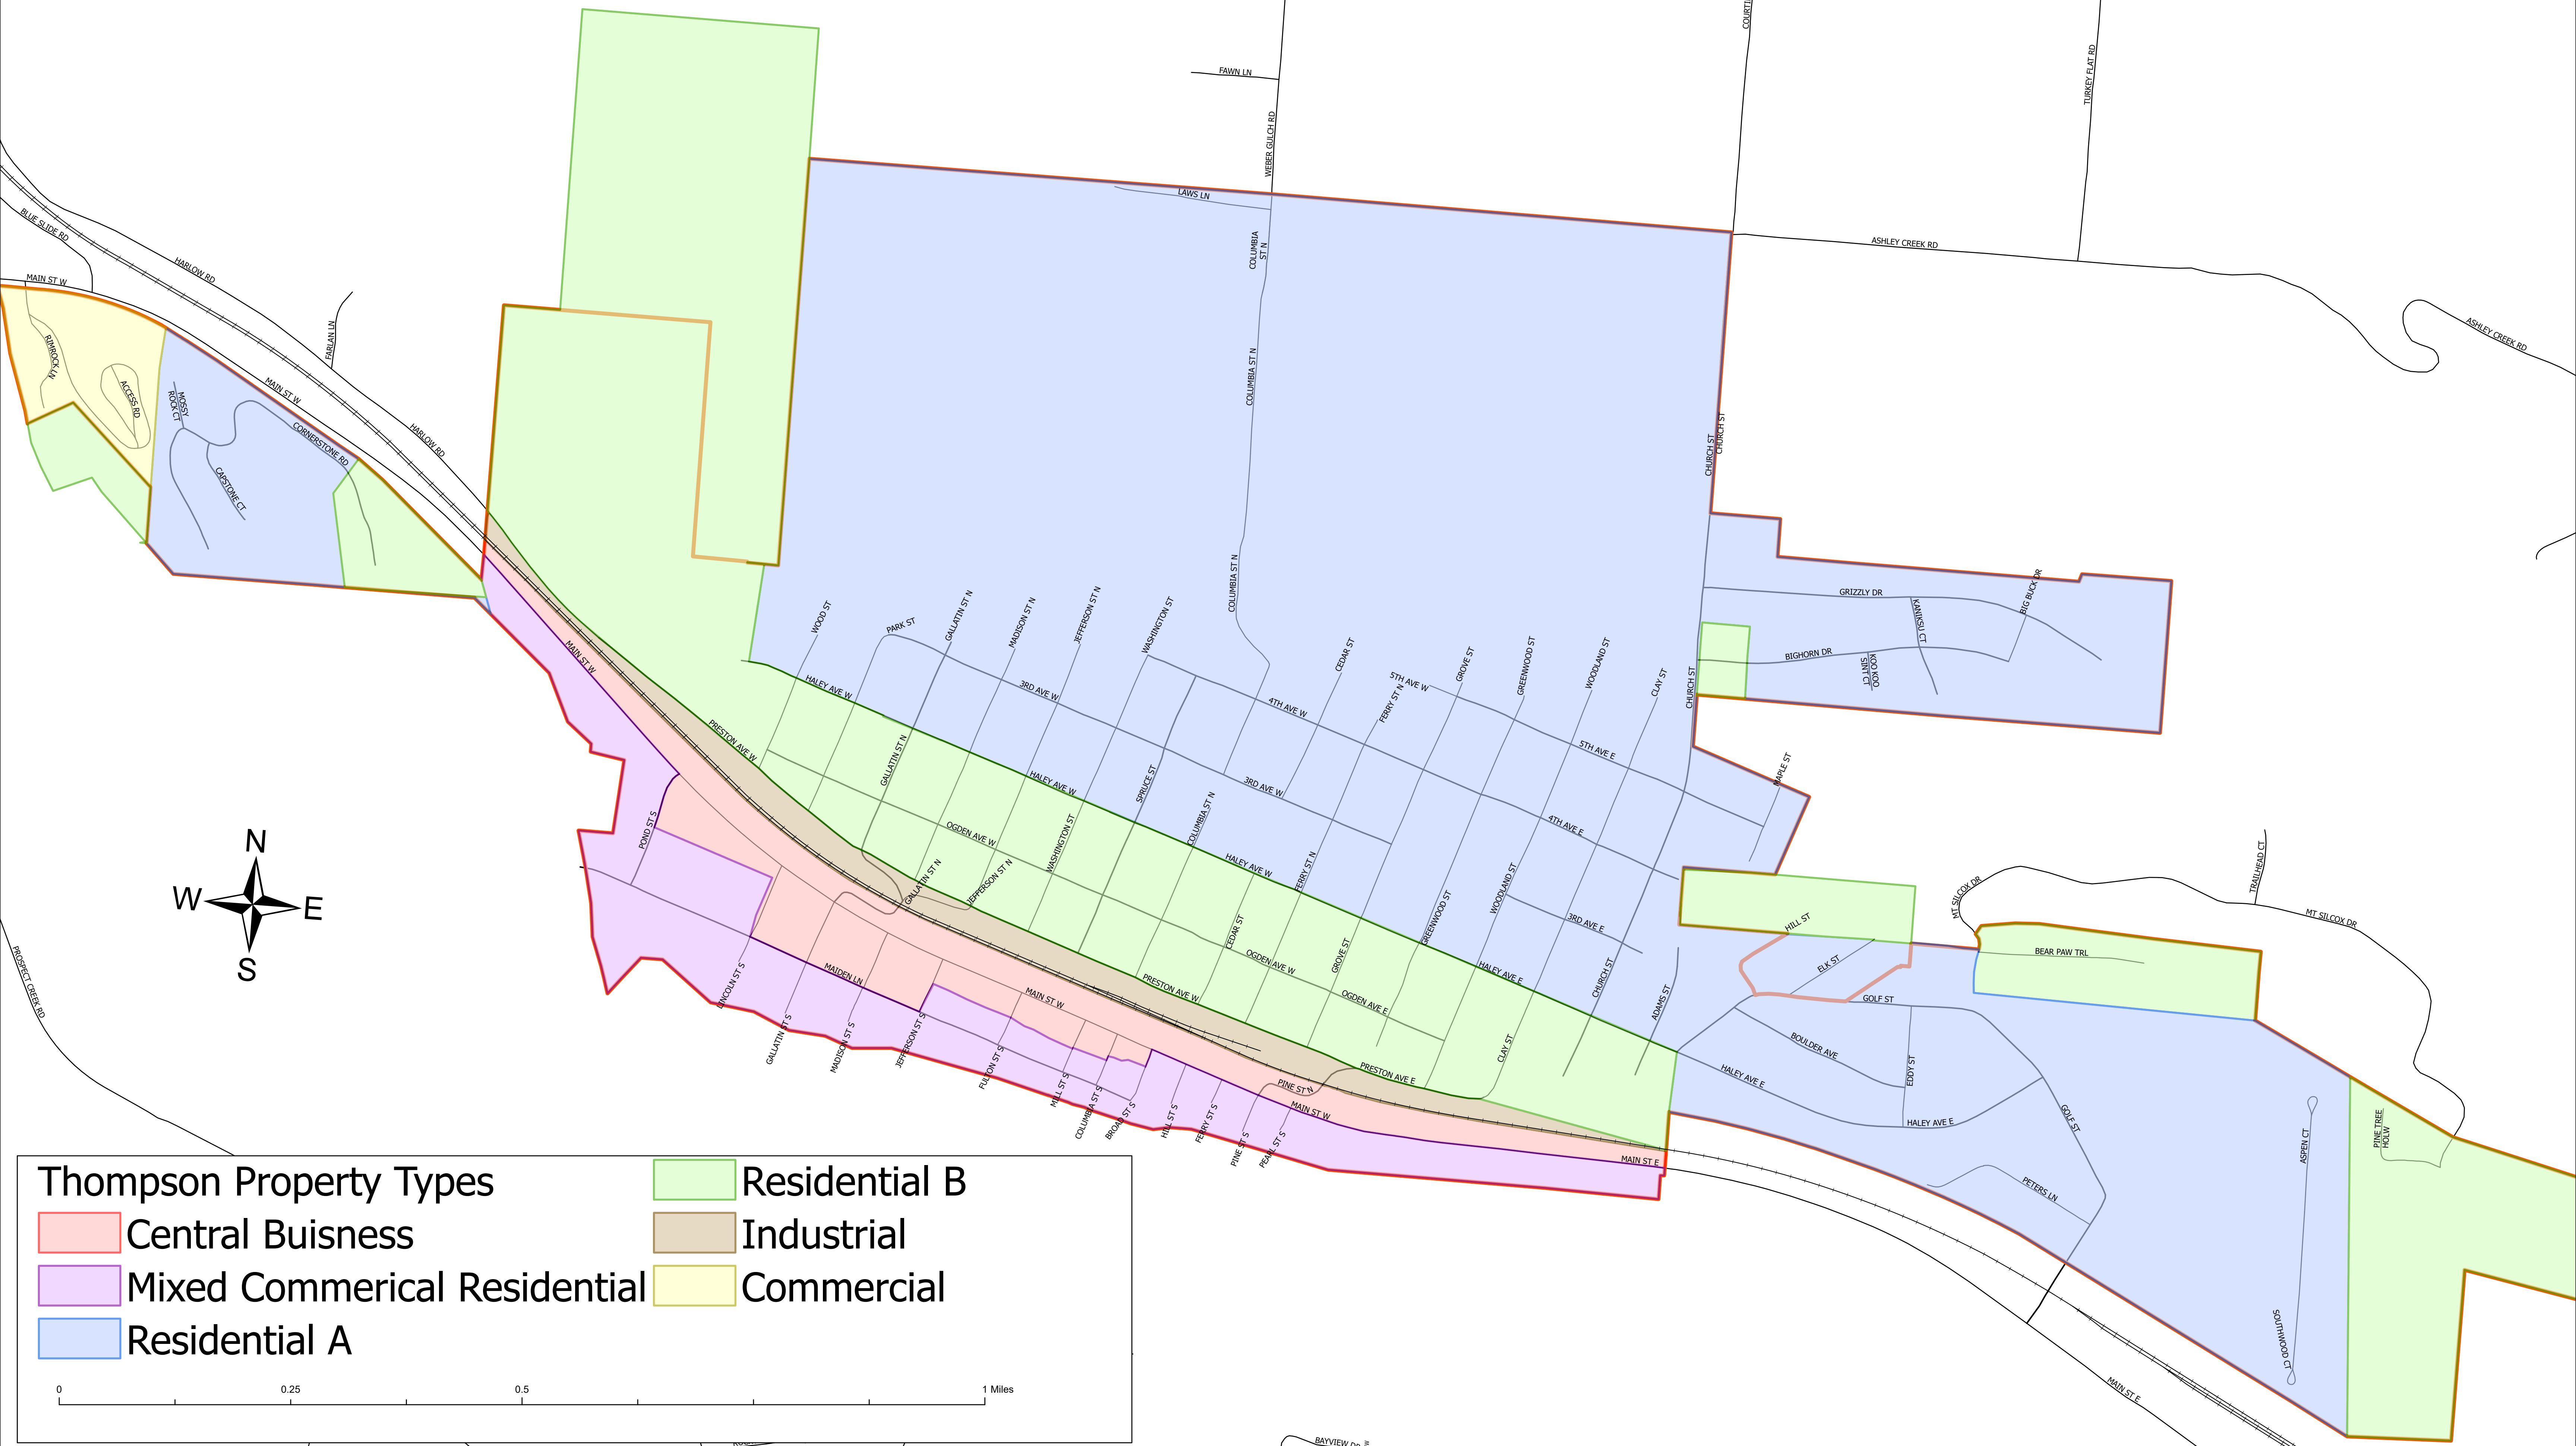

# CITY OF THOMPSON FALLS ZONING

July 2022

**Thompson Property Types**

 Central Buisness	 Residential B
 Mixed Commerical Residential	 Industrial
 Residential A	 Commercial

0 0.25 0.5 1 Miles