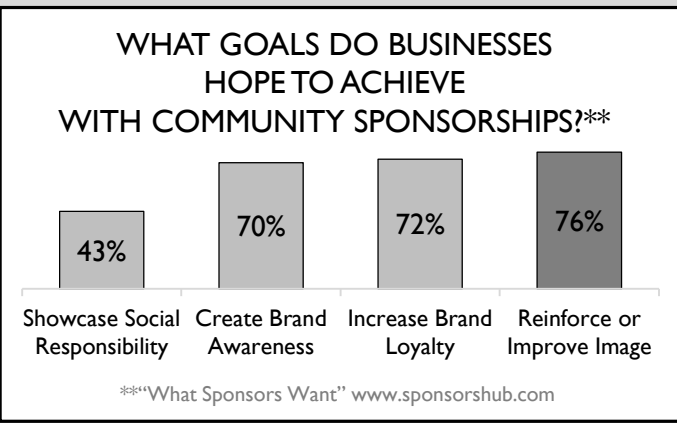

For more details or to remit sponsor payment, go to thegatorgateway.com/STEMFair

Donor/Business Name: _____

Contact Name: _____ Email: _____

Address: _____ Phone: _____

☐ Yes! I would like to Sponsor the STEM Fair as a **FINANCIAL CONTRIBUTOR** (Entry or Leader)

☐ **ENTRY $50**   ☐ **LEADER $150**

Business Description or STEM Interest Areas: _____

Signature: _____ Date: _____