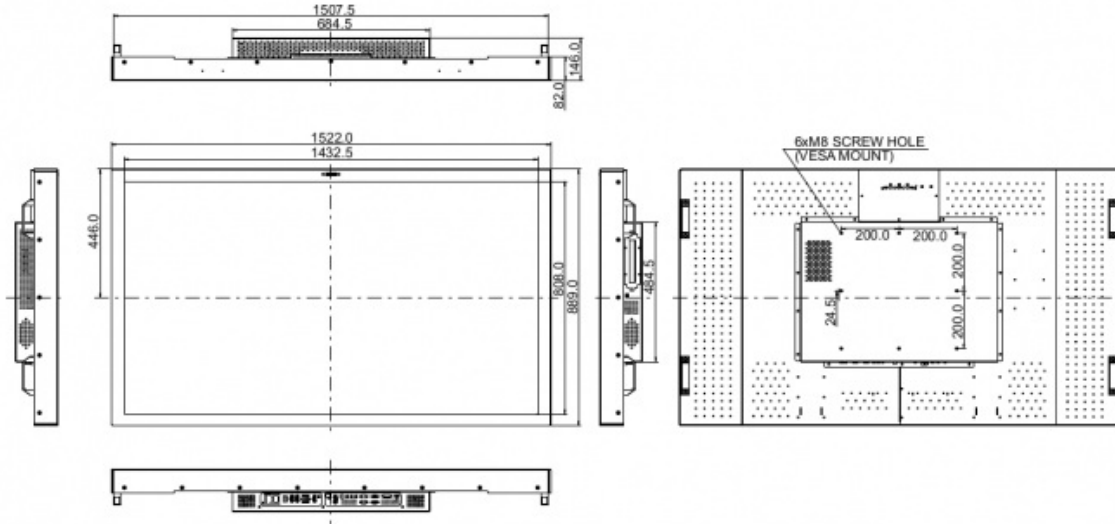

6. DIMENSIONS / WEIGHT

DIMENSIONS W X H X D	1522 x 889 x 146 mm
----------------------	---------------------

WEIGHT	71 kg
--------	-------

All trademarks and registered trademarks acknowledged. E & O E. Specification subject to change without notice. All LCD's comply with ISO-9241-307:2008 in connection with pixel defects.