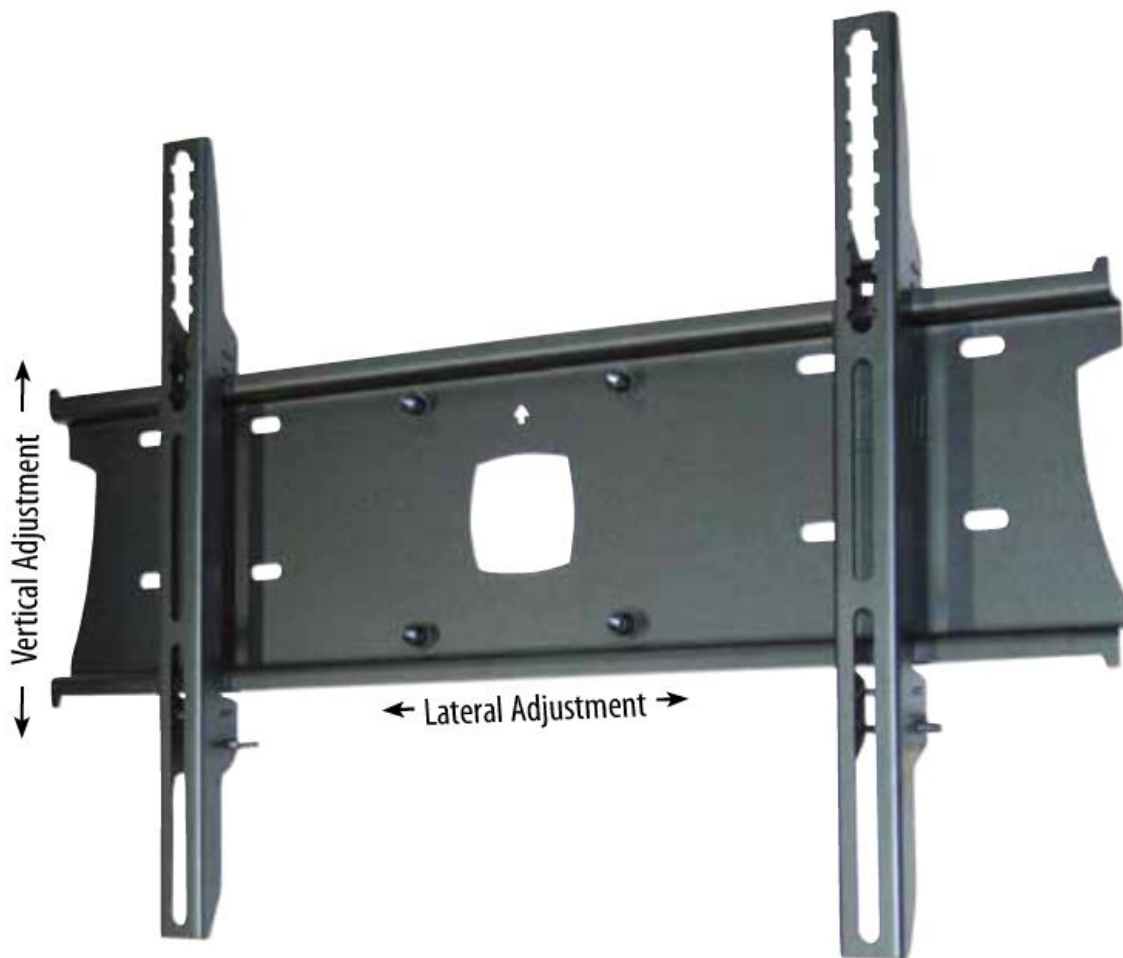

Pozimount Flat Wall Bracket

- * Slim Design
- * Vertical adjustment in arms aligns individual screens
- * Pozimount units adapt to fit most screens up to 50" or 60kgs
- * Range fits the VESA-Standard: 200x200 / 300x300 / 400x200 / 400x300 / 400x400 / 500x500 / 600x400 / 700x500 / 800x400 / 800x600mm
- * Weight Limit up to 60kg