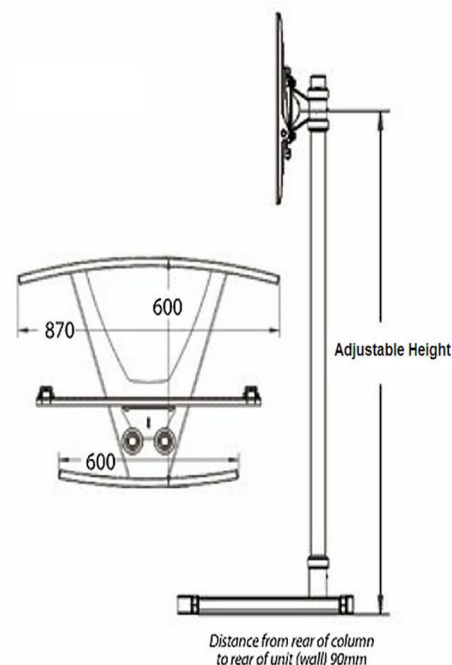

Unicol Trolley Stand

- These units are the favoured choice of trade show, education, broadcast and AV users everywhere.
- A versatile unit for all makes of screens, the stands if fully height adjustable with Landscape or Portrait versions available.
- All stands include a metal shelf and a wide selection of component parts enables stands & trolleys of varying types to be easily assembled.
- Wide choice of interchangeable parts, easy assembly and sheer robustness