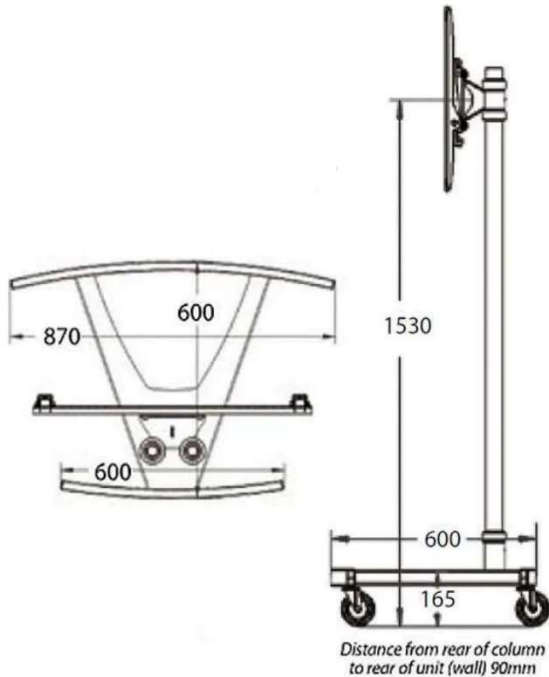

Unicol Trolley Stand

Unicol Trolley Stand

- These units are favoured choice of trade show, education, broadcast and AV users everywhere.
- A versatile unit for all makes of screens, the stands are fully height adjustable with landscape or portrait versions available.
- All stands include a metal shelf and a wide selection of component parts which enables it to be easily assembled.
- Wide choice of interchangeable parts, easy assembly and sheer robustness.